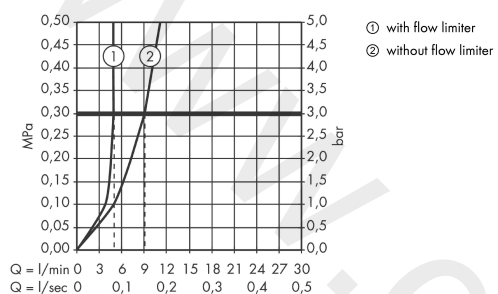

AXOR Citterio E

Single lever basin mixer for concealed installation wall-mounted with pin handle, spout 221 mm and plate

Finish: **Chrome** Article Number: **36114000**

Flowchart