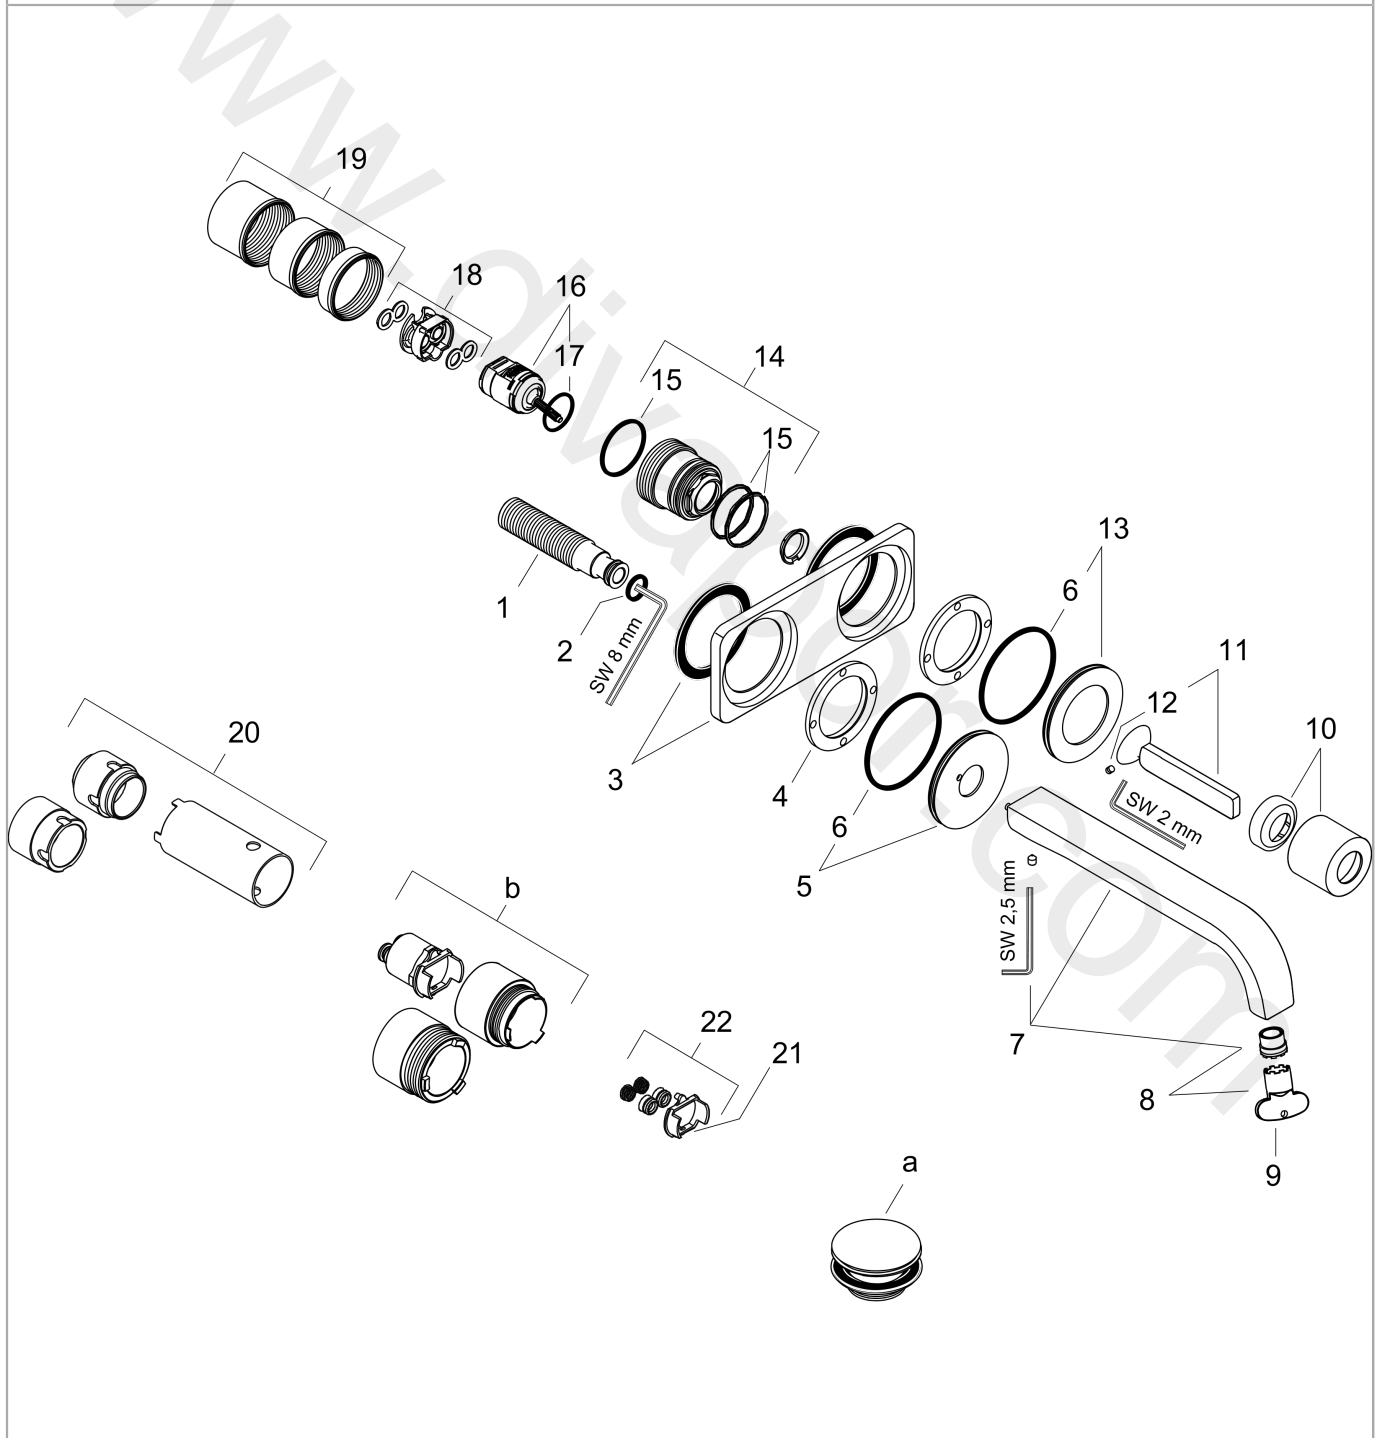

AXOR Citterio E

Single lever basin mixer for concealed installation wall-mounted with pin handle, spout 221 mm and plate

Finish: **Chrome** Article Number: **36114000**

Exploded Drawing

Year of production: >12/14

AXOR Citterio E

Single lever basin mixer for concealed installation wall-mounted with pin handle, spout 221 mm and plate

Finish: **Chrome** Article Number: **36114000**

Spare part list

Year of production: >12/14

Pos.		Article Number	Price	PU
1	connecting thread G½	95626000	£ 43,00	1
2	O-ring 13x2	98128000	£ 3,30	1
3	escutcheon	92496000	£ 445,00	1
4	nut	97601000	£ 20,50	1
5	escutcheon for spout	93097000	£ 51,00	1
6	O-ring 57x2,5	98394000	£ 6,10	1
7	spout 220 mm	92336000	£ 370,00	1
8	aerator laminar M16,5x1 (5 l/min)	95382000	£ 43,00	1
9	special tool	98987000	£ 9,00	1
10	flange	95776000	£ 51,00	1
11	handle	92335000	£ 173,00	1
12	hollow set screw M4x6	97767000	£ 3,30	1
13	escutcheon for handle	96912000	£ 51,00	1
14	nut	95777000	£ 79,00	1
15	O-ring 34x2	98383000	£ 6,10	1
16	cartridge, assy	96339000	£ 79,00	1
17	O-ring 21,95x1,78	95169000	£ 3,30	1
18	adapter for cartridge	95644000	£ 16,10	1
19	fixing set	97971000	£ 43,00	1
20	extension set 25 mm for 13622180	31971000	£ 169,00	1
21	conversion kit	95643000	£ 43,00	1
22	adapter for cartridge	97280000	£ 6,10	1
a	waste	50001000	£ 71,00	1
b	extension set for 38111180	38982000	£ 173,00	1
c	base body	13622180	£ 355,00	1
d	adapter for exchanged connections	93561000	£ 275,00	1
e	Grease	90920000	£ 16,10	1