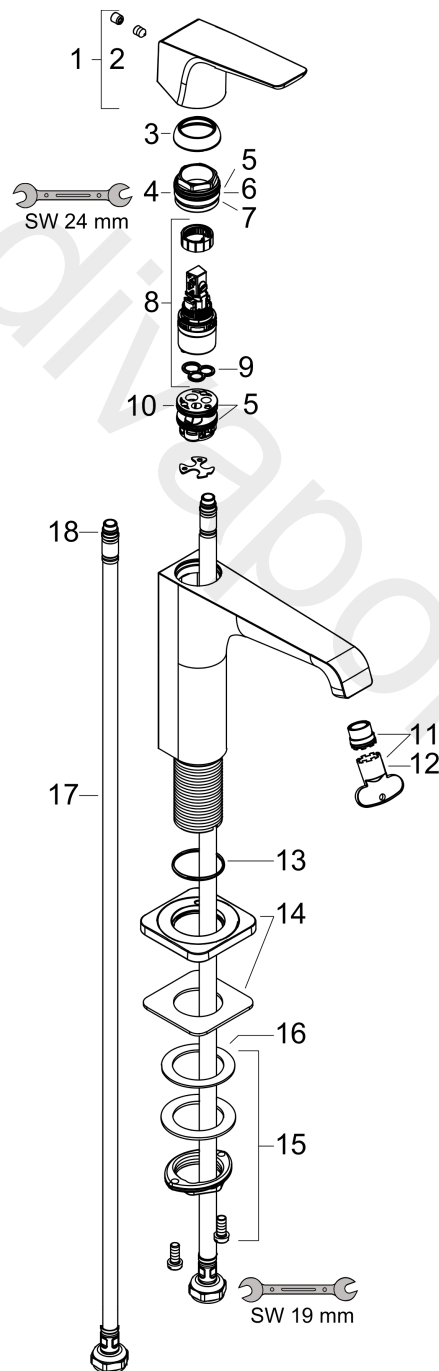

**AXOR Citterio E**  
**Single lever basin mixer 130 with lever handle and waste set**  
 Finish: **Polished Gold Optic**    Article Number: **36111990**

## Flowchart

**AXOR Citterio E**  
**Single lever basin mixer 130 with lever handle and waste set**  
Finish: **Polished Gold Optic** Article Number: **36111990**

## Exploded Drawing

Year of production: >11/16

**AXOR Citterio E**  
**Single lever basin mixer 130 with lever handle and waste set**  
 Finish: **Polished Gold Optic** Article Number: **36111990**

## Spare part list

Year of production: >11/16

Pos.		Article Number	Price	PU
1	handle	92593990	£ 96,00	1
2	screw cover	96762000	£ 3,30	1
3	flange	98863990	£ 76,50	1
4	nut	98864000	£ 43,00	1
5	O-ring 23x2	98398000	£ 3,30	1
6	O-ring 27x1,5	92527000	£ 13,30	1
7	O-ring 25x1,5	98146000	£ 3,30	1
8	cartridge, assy	97685000	£ 64,00	1
9	seal	98865000	£ 35,00	1
10	adapter for cartridge	98866000	£ 35,00	1
11	aerator laminar M16,5x1 (5 l/min)	95382000	£ 43,00	1
12	special tool	98987000	£ 9,00	1
13	O-ring 30x1,5	98433000	£ 3,30	1
14	escutcheon	92190990	£ 96,00	1
15	fixing set (Ø 32)	13961000	£ 25,00	1
16	lever collar	97548000	£ 3,30	1
17	connection hose 600 mm M8x0,75 G3/8	96556000	£ 25,00	1
18	O-ring 7x1,5	98422000	£ 3,30	1
19	sealing set	95581000	£ 6,10	1
a	waste	50001990	£ 106,56	1
b	fixation extension 35 mm	13898000	£ 79,00	1