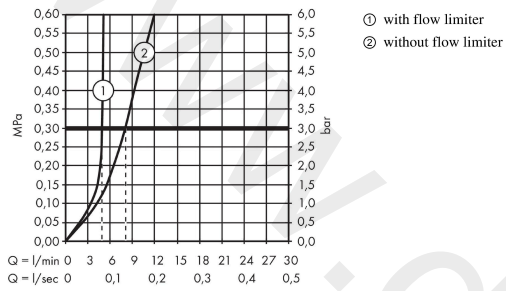

AXOR Citterio E
Single lever basin mixer 130 with lever handle and waste set
Finish: **Polished Gold Optic**   Article Number: **36111990**

Flowchart