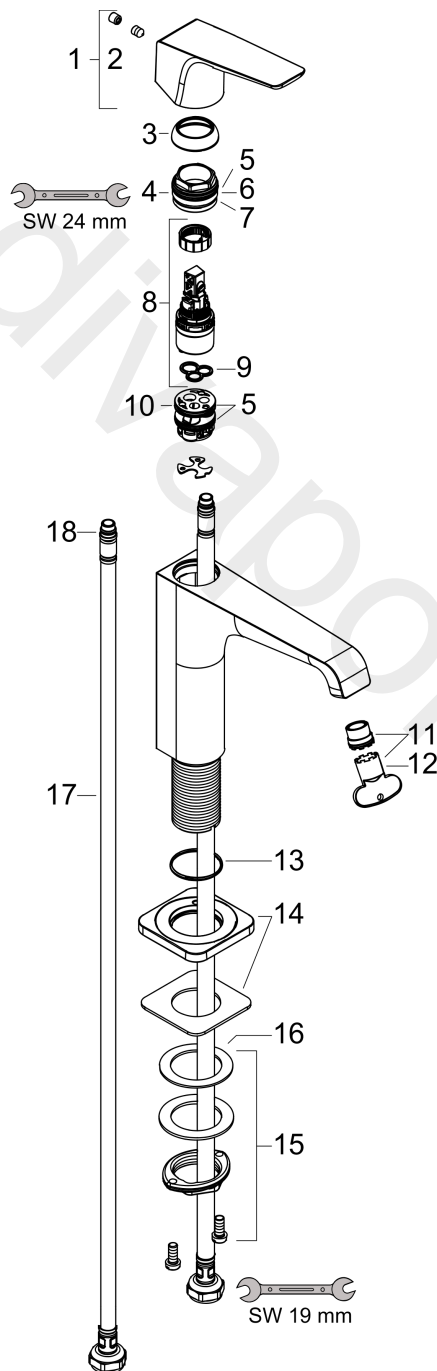

**AXOR Citterio E**  
**Single lever basin mixer 130 with lever handle and waste set**  
 Surfaces: Article Number: **36111930**

## Exploded Drawing

Year of production: **11/16 - 12/19**

**AXOR Citterio E**  
**Single lever basin mixer 130 with lever handle and waste set**  
 Surfaces: Article Number: **36111930**

## Spare part list

Year of production: **11/16 - 12/19**

Pos.		Article Number	Price	PU
1	handle	92593930	£ 96,00	1
2	screw cover	96762000	£ 3,30	1
3	flange	98863930	£ 76,00	1
4	nut	98864000	£ 43,00	1
5	O-ring 23x2	98398000	£ 3,30	1
6	O-ring 27x1,5	92527000	£ 13,30	1
7	O-ring 25x1,5	98146000	£ 3,30	1
8	cartridge, assy	97685000	£ 64,00	1
9	seal	98865000	£ 35,00	1
10	adapter for cartridge	98866000	£ 35,00	1
11	aerator laminar M16,5x1 (5 l/min)	95382000	£ 43,00	1
12	special tool	98987000	£ 9,00	1
13	O-ring 30x1,5	98433000	£ 3,30	1
14	escutcheon	92190930	£ 96,00	1
15	fixing set (Ø 32)	13961000	£ 25,00	1
16	lever collar	97548000	£ 3,30	1
17	connection hose 600 mm M8x0,75 G3/8	96556000	£ 25,00	1
18	O-ring 7x1,5	98422000	£ 3,30	1
19	sealing set	95581000	£ 6,10	1
a	waste	50001930	£ 106,56	1
b	fixation extension 35 mm	13898000	£ 79,00	1