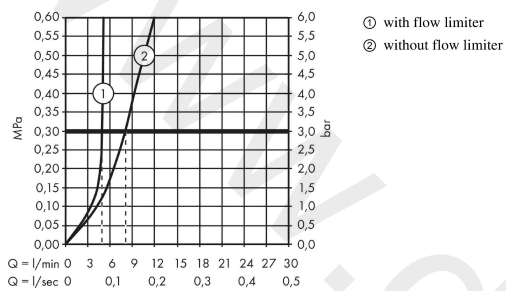

AXOR Citterio E
Single lever basin mixer 130 with lever handle and waste set
Finish: **Matt Black** Article Number: **36111670**

Flowchart