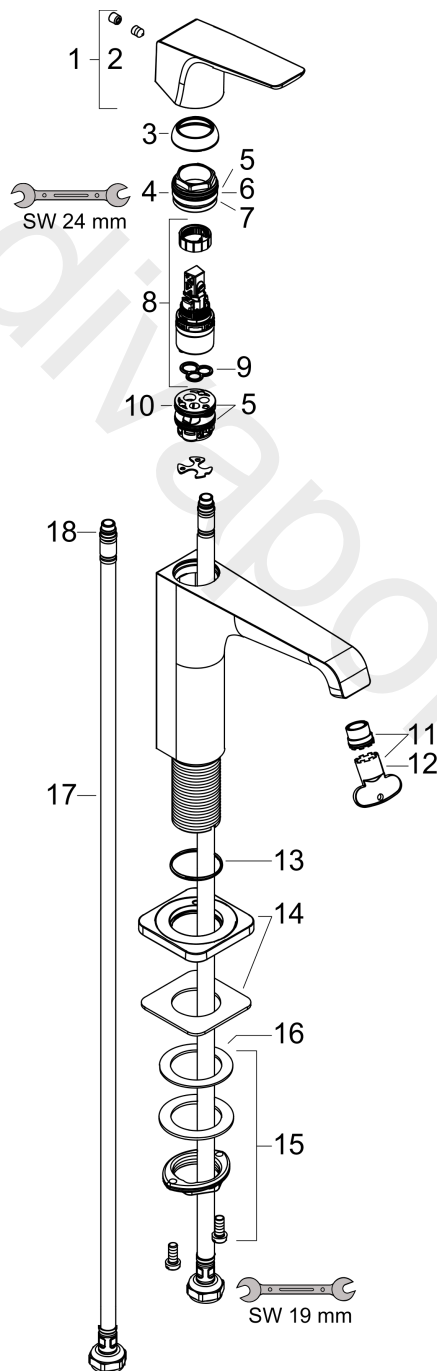

AXOR Citterio E
Single lever basin mixer 130 with lever handle and waste set
 Finish: **Matt Black** Article Number: **36111670**

product features

- consists of: single lever basin mixer, waste set
- ComfortZone 130
- projection: 143 mm
- spout height: 126 mm
- handle variant: lever handle
- spray type: laminar spray
- maximum flow rate at 3 bar: 5 l/min
- ceramic cartridge
- temperature limitation adjustable
- suitable for continuous flow water heaters
- non-closing waste set
- connection type: G 3/8 connections
- connection dimension: DN15
- EU taxonomy: max. 6 l/min - Substantial Contribution (SC)
- WRAS 2107046
- WRAS 2107046 - Approval letter

Flowchart

AXOR Citterio E
Single lever basin mixer 130 with lever handle and waste set
 Finish: **Matt Black** Article Number: **36111670**

Exploded Drawing

Year of production: >07/22

AXOR Citterio E
Single lever basin mixer 130 with lever handle and waste set
 Finish: **Matt Black** Article Number: **36111670**

Spare part list

Year of production: >07/22

Pos.		Article Number	Price	PU
1	handle	92593670	£ 96,00	1
2	screw cover	96762610	-	1
3	flange	98863670	£ 76,00	1
4	nut	98864000	£ 43,00	1
5	O-ring 23x2	98398000	£ 3,30	1
6	O-ring 27x1,5	92527000	£ 13,30	1
7	O-ring 25x1,5	98146000	£ 3,30	1
8	cartridge, assy	97685000	£ 64,00	1
9	seal	98865000	£ 35,00	1
10	adapter for cartridge	98866000	£ 35,00	1
11	aerator laminar M16,5x1 (5 l/min)	95382000	£ 43,00	1
12	special tool	98987000	£ 9,00	1
13	O-ring 30x1,5	98433000	£ 3,30	1
14	escutcheon	92190000	£ 64,00	1
15	fixing set (Ø 32)	13961000	£ 25,00	1
16	lever collar	97548000	£ 3,30	1
17	connection hose 600 mm M8x0,75 G3/8	96556000	£ 25,00	1
18	O-ring 7x1,5	98422000	£ 3,30	1
19	sealing set	95581000	£ 6,10	1
a	waste	50001000	£ 71,00	1
b	fixation extension 35 mm	13898000	£ 79,00	1
c	handle	92593000	£ 64,00	1
d	screw cover	96762000	£ 3,30	1