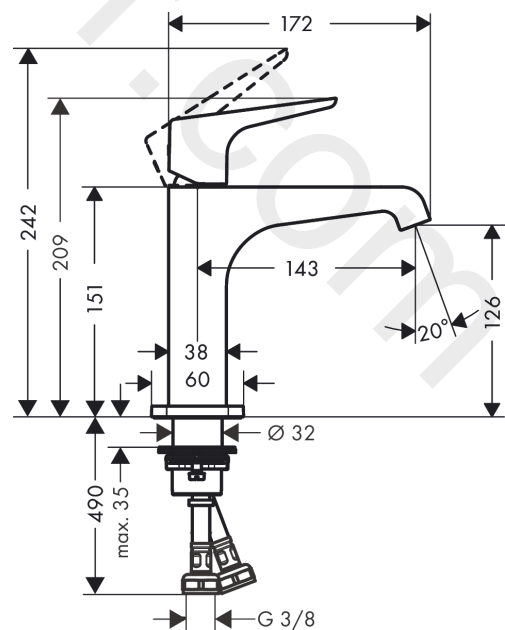

AXOR Citterio E
Single lever basin mixer 130 with lever handle and waste set
 Finish: **Matt Black** Article Number: **36111670**

product features

- consists of: single lever basin mixer, waste set
- ComfortZone 130
- projection: 143 mm
- spout height: 126 mm
- handle variant: lever handle
- spray type: laminar spray
- maximum flow rate at 3 bar: 5 l/min
- ceramic cartridge
- temperature limitation adjustable
- suitable for continuous flow water heaters
- non-closing waste set
- connection type: G 3/8 connections
- connection dimension: DN15
- EU taxonomy: max. 6 l/min - Substantial Contribution (SC)
- WRAS 2107046
- WRAS 2107046 - Approval letter

Article Details

Price excl. VAT 565,80 £

Technology

Product image

Scale drawing

AXOR Citterio E
Single lever basin mixer 130 with lever handle and waste set
 Finish: **Matt Black** Article Number: **36111670**

Spare part list

Year of production: >07/22

Pos.		Article Number	Price	PU
1	handle	92593670	£ 96,00	1
2	screw cover	96762610	-	1
3	flange	98863670	£ 76,00	1
4	nut	98864000	£ 43,00	1
5	O-ring 23x2	98398000	£ 3,30	1
6	O-ring 27x1,5	92527000	£ 13,30	1
7	O-ring 25x1,5	98146000	£ 3,30	1
8	cartridge, assy	97685000	£ 64,00	1
9	seal	98865000	£ 35,00	1
10	adapter for cartridge	98866000	£ 35,00	1
11	aerator laminar M16,5x1 (5 l/min)	95382000	£ 43,00	1
12	special tool	98987000	£ 9,00	1
13	O-ring 30x1,5	98433000	£ 3,30	1
14	escutcheon	92190000	£ 64,00	1
15	fixing set (Ø 32)	13961000	£ 25,00	1
16	lever collar	97548000	£ 3,30	1
17	connection hose 600 mm M8x0,75 G3/8	96556000	£ 25,00	1
18	O-ring 7x1,5	98422000	£ 3,30	1
19	sealing set	95581000	£ 6,10	1
a	waste	50001000	£ 71,00	1
b	fixation extension 35 mm	13898000	£ 79,00	1
c	handle	92593000	£ 64,00	1
d	screw cover	96762000	£ 3,30	1