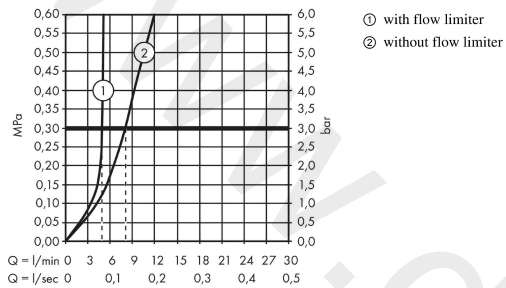

AXOR Citterio E
Single lever basin mixer 130 with lever handle and pop-up waste set
Finish: **Polished Gold Optic**   Article Number: **36110990**

Flowchart