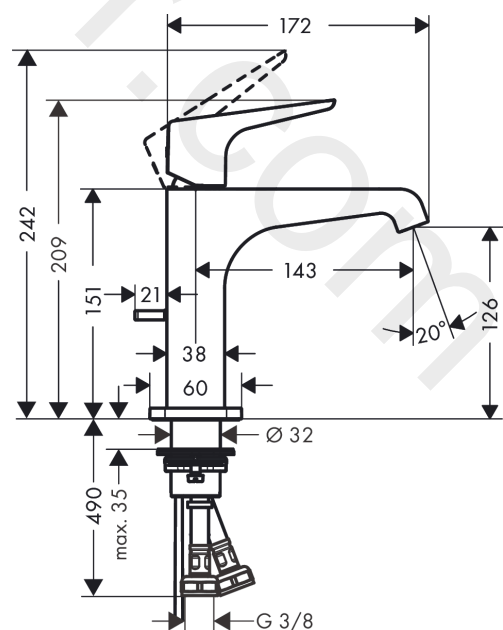

AXOR Citterio E

Single lever basin mixer 130 with lever handle and pop-up waste set

Finish: Polished Gold Optic Article Number: 36110990

product features

- consists of: single lever basin mixer, waste set
- ComfortZone 130
- projection: 143 mm
- spout height: 126 mm
- handle variant: lever handle
- spray type: laminar spray
- maximum flow rate at 3 bar: 5 l/min
- ceramic cartridge
- temperature limitation adjustable
- suitable for continuous flow water heaters
- pop-up waste set G 1¼
- connection type: G ¾ connections
- connection dimension: DN15
- EU taxonomy: max. 6 l/min - Substantial Contribution (SC)
- WRAS 2107046
- WRAS 2107046 - Approval letter

Article Details

Price excl. VAT

706,20 £

Technology

Product image

Scale drawing

AXOR Citterio E
Single lever basin mixer 130 with lever handle and pop-up waste set
 Finish: **Polished Gold Optic** Article Number: **36110990**

Single lever basin mixer 130 with lever handle and pop-up waste set

Finish: Polished Gold Optic Article Number: 36110990

Spare part list

Year of production: >11/16

Pos.		Article Number	Price	PU
1	handle	92593990	£ 96,00	1
2	screw cover	96762000	£ 3,30	1
3	flange	98863990	£ 76,50	1
4	nut	98864000	£ 43,00	1
5	O-ring 23x2	98398000	£ 3,30	1
6	O-ring 27x1,5	92527000	£ 13,30	1
7	O-ring 25x1,5	98146000	£ 3,30	1
8	cartridge, assy	97685000	£ 64,00	1
9	seal	98865000	£ 35,00	1
10	adapter for cartridge	98866000	£ 35,00	1
11	aerator laminar M16,5x1 (5 l/min)	95382000	£ 43,00	1
12	special tool	98987000	£ 9,00	1
13	O-ring 30x1,5	98433000	£ 3,30	1
14	escutcheon	92190990	£ 96,00	1
15	fixing set (Ø 32)	13961000	£ 25,00	1
16	lever collar	97548000	£ 3,30	1
17	connection hose 600 mm M8x0,75 G3/8	96556000	£ 25,00	1
18	O-ring 7x1,5	98422000	£ 3,30	1
19	pull rod	95128990	£ 76,50	1
20	diverter knob	92197990	£ 38,00	1
21	sealing set	95581000	£ 6,10	1
a	pop up waste	94139990	£ 144,00	1
b	fixation extension 35 mm	13898000	£ 79,00	1