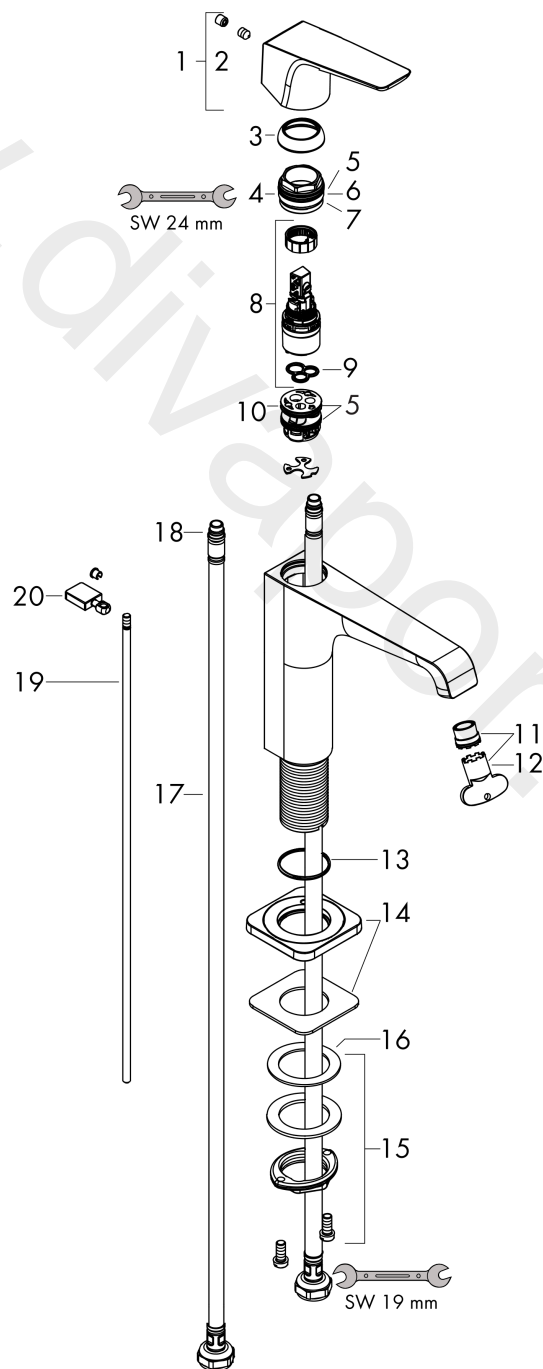

AXOR Citterio E

Single lever basin mixer 130 with lever handle and pop-up waste set

Finish: Polished Gold Optic Article Number: 36110990

product features

- consists of: single lever basin mixer, waste set
- ComfortZone 130
- projection: 143 mm
- spout height: 126 mm
- handle variant: lever handle
- spray type: laminar spray
- maximum flow rate at 3 bar: 5 l/min
- ceramic cartridge
- temperature limitation adjustable
- suitable for continuous flow water heaters
- pop-up waste set G 1¼
- connection type: G ¾ connections
- connection dimension: DN15
- EU taxonomy: max. 6 l/min - Substantial Contribution (SC)
- WRAS 2107046
- WRAS 2107046 - Approval letter

Flowchart

AXOR Citterio E
Single lever basin mixer 130 with lever handle and pop-up waste set
 Finish: **Polished Gold Optic** Article Number: **36110990**

Exploded Drawing

Year of production: >11/16

AXOR Citterio E

Single lever basin mixer 130 with lever handle and pop-up waste set

Finish: Polished Gold Optic Article Number: 36110990

Spare part list

Year of production: >11/16

Pos.		Article Number	Price	PU
1	handle	92593990	£ 96,00	1
2	screw cover	96762000	£ 3,30	1
3	flange	98863990	£ 76,50	1
4	nut	98864000	£ 43,00	1
5	O-ring 23x2	98398000	£ 3,30	1
6	O-ring 27x1,5	92527000	£ 13,30	1
7	O-ring 25x1,5	98146000	£ 3,30	1
8	cartridge, assy	97685000	£ 64,00	1
9	seal	98865000	£ 35,00	1
10	adapter for cartridge	98866000	£ 35,00	1
11	aerator laminar M16,5x1 (5 l/min)	95382000	£ 43,00	1
12	special tool	98987000	£ 9,00	1
13	O-ring 30x1,5	98433000	£ 3,30	1
14	escutcheon	92190990	£ 96,00	1
15	fixing set (Ø 32)	13961000	£ 25,00	1
16	lever collar	97548000	£ 3,30	1
17	connection hose 600 mm M8x0,75 G3/8	96556000	£ 25,00	1
18	O-ring 7x1,5	98422000	£ 3,30	1
19	pull rod	95128990	£ 76,50	1
20	diverter knob	92197990	£ 38,00	1
21	sealing set	95581000	£ 6,10	1
a	pop up waste	94139990	£ 144,00	1
b	fixation extension 35 mm	13898000	£ 79,00	1