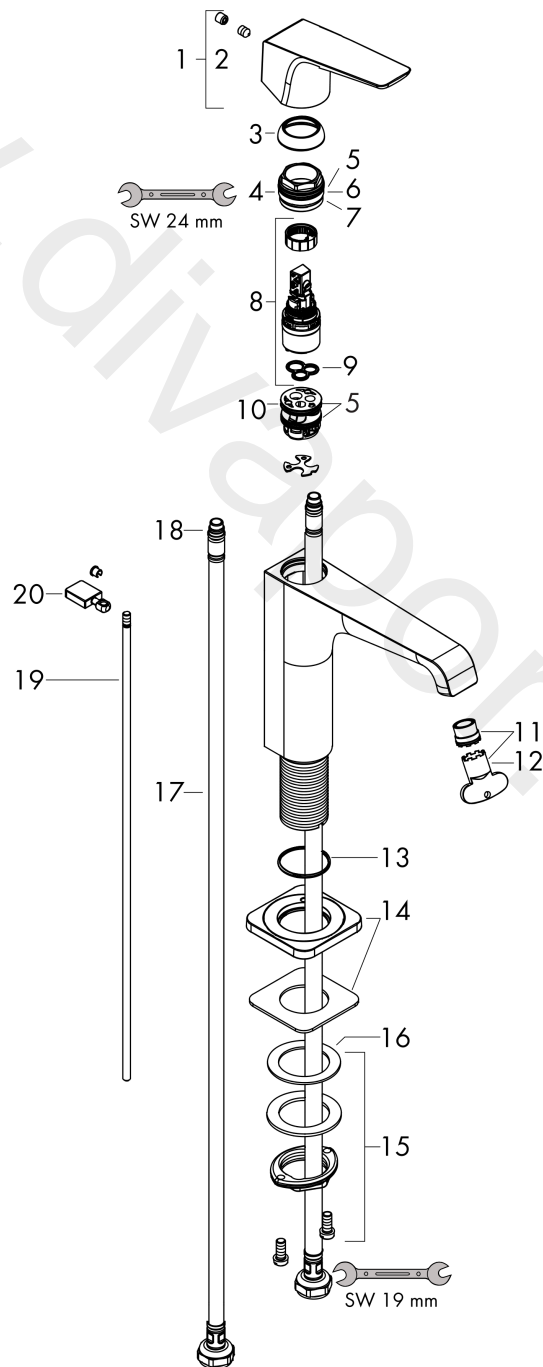

AXOR Citterio E
Single lever basin mixer 130 with lever handle and pop-up waste set
Surfaces: Article Number: **36110930**

Exploded Drawing

Year of production: **11/16 - 12/19**

AXOR Citterio E

Single lever basin mixer 130 with lever handle and pop-up waste set

Surfaces: Article Number: **36110930**

Spare part list

Year of production: **11/16 - 12/19**

Pos.		Article Number	Price	PU
1	handle	92593930	£ 96,00	1
2	screw cover	96762000	£ 3,30	1
3	flange	98863930	£ 76,00	1
4	nut	98864000	£ 43,00	1
5	O-ring 23x2	98398000	£ 3,30	1
6	O-ring 27x1,5	92527000	£ 13,30	1
7	O-ring 25x1,5	98146000	£ 3,30	1
8	cartridge, assy	97685000	£ 64,00	1
9	seal	98865000	£ 35,00	1
10	adapter for cartridge	98866000	£ 35,00	1
11	aerator laminar M16,5x1 (5 l/min)	95382000	£ 43,00	1
12	special tool	98987000	£ 9,00	1
13	O-ring 30x1,5	98433000	£ 3,30	1
14	escutcheon	92190930	£ 96,00	1
15	fixing set (Ø 32)	13961000	£ 25,00	1
16	lever collar	97548000	£ 3,30	1
17	connection hose 600 mm M8x0,75 G3/8	96556000	£ 25,00	1
18	O-ring 7x1,5	98422000	£ 3,30	1
19	pull rod	95128930	£ 76,50	1
20	diverter knob	92197930	£ 37,50	1
21	sealing set	95581000	£ 6,10	1
a	pop up waste	94139930	£ 163,00	1
b	fixation extension 35 mm	13898000	£ 79,00	1