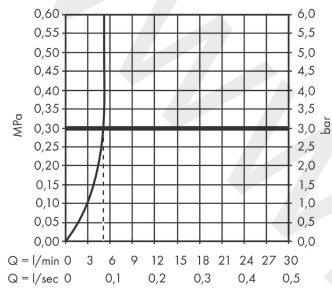

AXOR Citterio E
3-hole basin mixer 170 with escutcheons and pop-up waste set
Finish: **Polished Gold Optic** Article Number: **36108990**

Flowchart

AXOR Citterio E
3-hole basin mixer 170 with escutcheons and pop-up waste set
 Finish: **Polished Gold Optic** Article Number: **36108990**

Pos.		Article Number	Price	PU
1	spout cpl.	92394990	£ 667,50	1
2	aerator laminar M16,5x1 (5 l/min)	95382000	£ 43,00	1
3	special tool	98987000	£ 9,00	1
4	escutcheon	98930990	£ 96,00	1
5	hollow set screw M4x5	92846000	£ 13,30	1
6	handle	92396990	£ 144,00	1
7	O-ring 13x2	98128000	£ 3,30	1
8	handle fixing set	98932000	£ 16,10	1
9	O-ring 21x2	98205000	£ 6,10	1
10	O-ring 30x1,5	98433000	£ 3,30	1
11	escutcheon cold water	92398990	£ 205,50	1
12	escutcheon hot water	92397990	£ 202,00	1
13	stop valve cpl.	97357000	£ 137,00	1
14	lever collar	97548000	£ 3,30	1
15	shut off unit	94149000	£ 35,00	1
16	set of connecting threads	98350000	£ 6,10	1
17	O-ring 8x1,5	98423000	£ 3,30	1
18	connection hose 450 mm M8x0,75 G3/8	97206000	£ 35,00	1
19	O-ring 7x1,5	98422000	£ 3,30	1
20	sealing set	95581000	£ 6,10	1
21	O-ring 11x2	98127000	£ 3,30	1
22	O-Ring 14x1,5	98201000	£ 3,30	1
23	fixing set (Ø 32)	13961000	£ 25,00	1
24	pop up rod	92395990	£ 64,50	1
a	fixation extension 35 mm	13898000	£ 79,00	1
b	pop up waste	94139990	£ 144,00	1