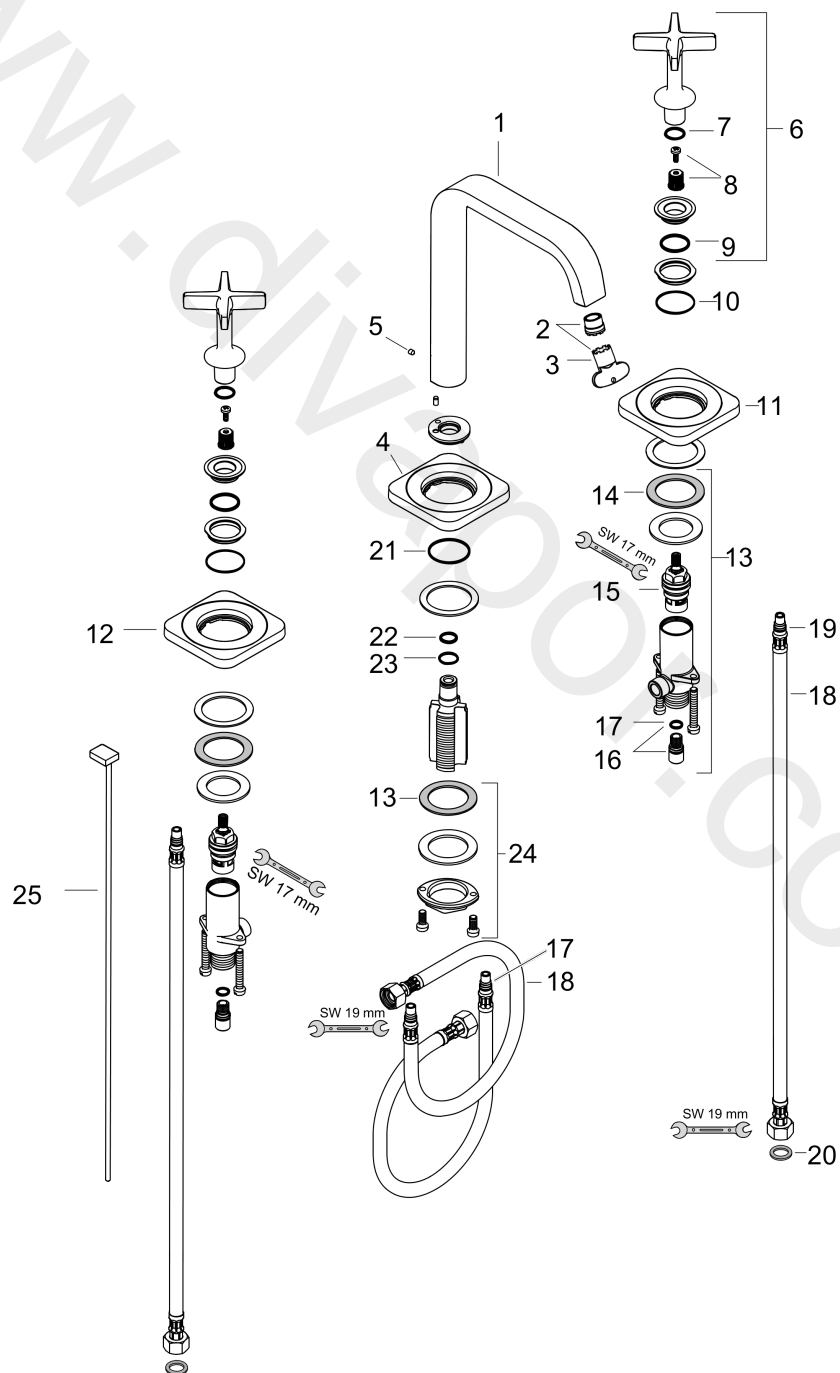

AXOR Citterio E
3-hole basin mixer 170 with escutcheons and pop-up waste set
Finish: **Polished Gold Optic** Article Number: **36108990**

Flowchart

AXOR Citterio E
3-hole basin mixer 170 with escutcheons and pop-up waste set
 Finish: **Polished Gold Optic** Article Number: **36108990**

Exploded Drawing

Year of production: >11/16

AXOR Citterio E
3-hole basin mixer 170 with escutcheons and pop-up waste set
 Finish: **Polished Gold Optic** Article Number: **36108990**

Spare part list

Year of production: >11/16

Pos.		Article Number	Price	PU
1	spout cpl.	92394990	£ 667,50	1
2	aerator laminar M16,5x1 (5 l/min)	95382000	£ 43,00	1
3	special tool	98987000	£ 9,00	1
4	escutcheon	98930990	£ 96,00	1
5	hollow set screw M4x5	92846000	£ 13,30	1
6	handle	92396990	£ 144,00	1
7	O-ring 13x2	98128000	£ 3,30	1
8	handle fixing set	98932000	£ 16,10	1
9	O-ring 21x2	98205000	£ 6,10	1
10	O-ring 30x1,5	98433000	£ 3,30	1
11	escutcheon cold water	92398990	£ 205,50	1
12	escutcheon hot water	92397990	£ 202,00	1
13	stop valve cpl.	97357000	£ 137,00	1
14	lever collar	97548000	£ 3,30	1
15	shut off unit	94149000	£ 35,00	1
16	set of connecting threads	98350000	£ 6,10	1
17	O-ring 8x1,5	98423000	£ 3,30	1
18	connection hose 450 mm M8x0,75 G3/8	97206000	£ 35,00	1
19	O-ring 7x1,5	98422000	£ 3,30	1
20	sealing set	95581000	£ 6,10	1
21	O-ring 11x2	98127000	£ 3,30	1
22	O-Ring 14x1,5	98201000	£ 3,30	1
23	fixing set (Ø 32)	13961000	£ 25,00	1
24	pop up rod	92395990	£ 64,50	1
a	fixation extension 35 mm	13898000	£ 79,00	1
b	pop up waste	94139990	£ 144,00	1