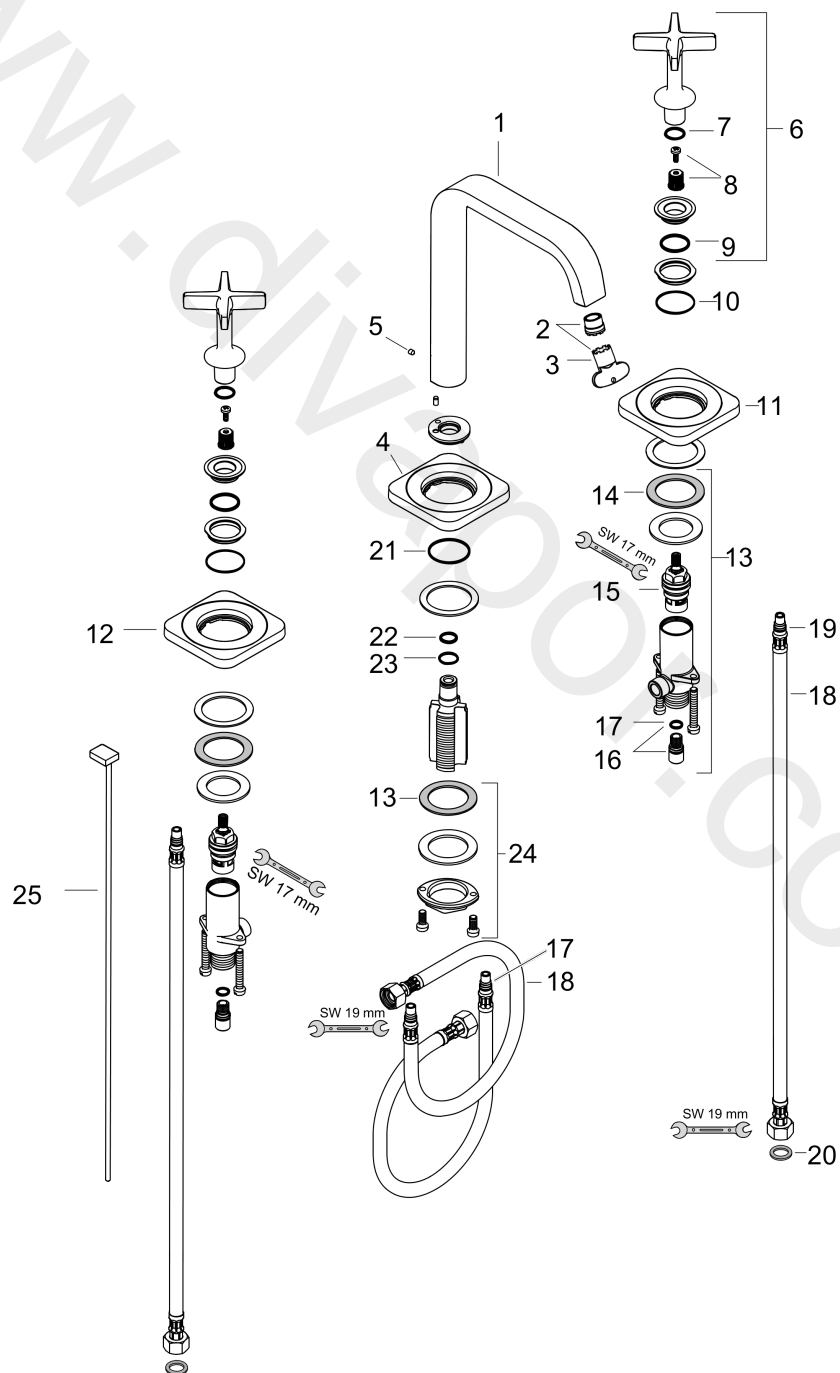

AXOR Citterio E
3-hole basin mixer 170 with escutcheons and pop-up waste set
Finish: **Brushed Nickel** Article Number: **36108820**

Flowchart

AXOR Citterio E
3-hole basin mixer 170 with escutcheons and pop-up waste set
 Finish: **Brushed Nickel** Article Number: **36108820**

Exploded Drawing

Year of production: >11/16

AXOR Citterio E
3-hole basin mixer 170 with escutcheons and pop-up waste set
 Finish: **Brushed Nickel** Article Number: **36108820**

Spare part list

Year of production: >11/16

Pos.		Article Number	Price	PU
1	spout cpl.	92394820	£ 667,50	1
2	aerator laminar M16,5x1 (5 l/min)	95382000	£ 43,00	1
3	special tool	98987000	£ 9,00	1
4	escutcheon	98930820	£ 96,00	1
5	hollow set screw M4x5	92846000	£ 13,30	1
6	handle	92396820	£ 144,00	1
7	O-ring 13x2	98128000	£ 3,30	1
8	handle fixing set	98932000	£ 16,10	1
9	O-ring 21x2	98205000	£ 6,10	1
10	O-ring 30x1,5	98433000	£ 3,30	1
11	escutcheon cold water	92398820	£ 205,50	1
12	escutcheon hot water	92397820	£ 205,50	1
13	stop valve cpl.	97357000	£ 137,00	1
14	lever collar	97548000	£ 3,30	1
15	shut off unit	94149000	£ 35,00	1
16	set of connecting threads	98350000	£ 6,10	1
17	O-ring 8x1,5	98423000	£ 3,30	1
18	connection hose 450 mm M8x0,75 G3/8	97206000	£ 35,00	1
19	O-ring 7x1,5	98422000	£ 3,30	1
20	sealing set	95581000	£ 6,10	1
21	O-ring 11x2	98127000	£ 3,30	1
22	O-Ring 14x1,5	98201000	£ 3,30	1
23	fixing set (Ø 32)	13961000	£ 25,00	1
24	pop up rod	92395820	£ 64,50	1
a	fixation extension 35 mm	13898000	£ 79,00	1
b	pop up waste	94139820	£ 173,00	1