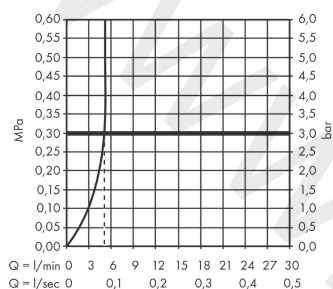

AXOR Citterio E
3-hole basin mixer 170 with escutcheons and pop-up waste set
Finish: **Brushed Nickel** Article Number: **36108820**

Flowchart

AXOR Citterio E
3-hole basin mixer 170 with escutcheons and pop-up waste set
 Finish: **Brushed Nickel** Article Number: **36108820**

Exploded Drawing

Year of production: >11/16

AXOR Citterio E
3-hole basin mixer 170 with escutcheons and pop-up waste set
 Finish: **Brushed Nickel** Article Number: **36108820**

Spare part list

Year of production: >11/16

Pos.		Article Number	Price	PU
1	spout cpl.	92394820	£ 667,50	1
2	aerator laminar M16,5x1 (5 l/min)	95382000	£ 43,00	1
3	special tool	98987000	£ 9,00	1
4	escutcheon	98930820	£ 96,00	1
5	hollow set screw M4x5	92846000	£ 13,30	1
6	handle	92396820	£ 144,00	1
7	O-ring 13x2	98128000	£ 3,30	1
8	handle fixing set	98932000	£ 16,10	1
9	O-ring 21x2	98205000	£ 6,10	1
10	O-ring 30x1,5	98433000	£ 3,30	1
11	escutcheon cold water	92398820	£ 205,50	1
12	escutcheon hot water	92397820	£ 205,50	1
13	stop valve cpl.	97357000	£ 137,00	1
14	lever collar	97548000	£ 3,30	1
15	shut off unit	94149000	£ 35,00	1
16	set of connecting threads	98350000	£ 6,10	1
17	O-ring 8x1,5	98423000	£ 3,30	1
18	connection hose 450 mm M8x0,75 G3/8	97206000	£ 35,00	1
19	O-ring 7x1,5	98422000	£ 3,30	1
20	sealing set	95581000	£ 6,10	1
21	O-ring 11x2	98127000	£ 3,30	1
22	O-Ring 14x1,5	98201000	£ 3,30	1
23	fixing set (Ø 32)	13961000	£ 25,00	1
24	pop up rod	92395820	£ 64,50	1
a	fixation extension 35 mm	13898000	£ 79,00	1
b	pop up waste	94139820	£ 173,00	1