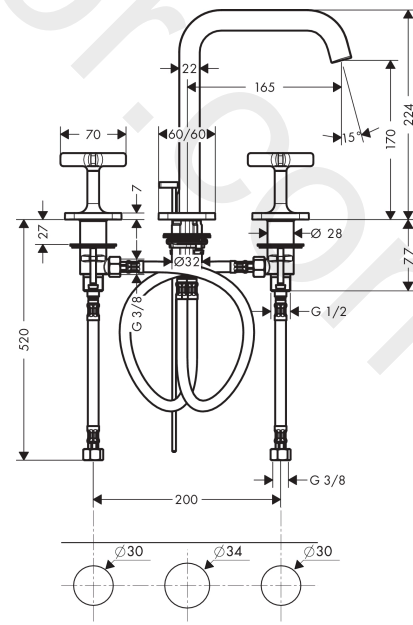

AXOR Citterio E
3-hole basin mixer 170 with escutcheons and pop-up waste set
 Finish: **Polished Black Chrome** Article Number: **36108330**

product features

- consists of: 3-hole basin mixer, waste set
- ComfortZone 170
- projection: 165 mm
- spout height: 170 mm
- handle variant: cross handle
- spray type: laminar spray
- maximum flow rate at 3 bar: 5 l/min
- ceramic valves hot/ cold 180°
- suitable for continuous flow water heaters
- pop-up waste set G 1¼
- connection type: G ¾ connections
- connection dimension: DN15
- EU taxonomy: max. 6 l/min - Substantial Contribution (SC)
- WRAS 2305048
- WRAS 2305048 - Approval letter 2305048

Article Details

Price excl. VAT 962,50 £

Technology

Product image

Scale drawing

AXOR Citterio E
3-hole basin mixer 170 with escutcheons and pop-up waste set
 Finish: **Polished Black Chrome** Article Number: **36108330**

Spare part list

Year of production: >11/16

Pos.		Article Number	Price	PU
1	spout cpl.	92394330	£ 667,50	1
2	aerator laminar M16,5x1 (5 l/min)	95382000	£ 43,00	1
3	special tool	98987000	£ 9,00	1
4	escutcheon	98930330	£ 96,00	1
5	hollow set screw M4x5	92846000	£ 13,30	1
6	handle	92396330	£ 144,00	1
7	O-ring 13x2	98128000	£ 3,30	1
8	handle fixing set	98932000	£ 16,10	1
9	O-ring 21x2	98205000	£ 6,10	1
10	O-ring 30x1,5	98433000	£ 3,30	1
11	escutcheon cold water	92398330	£ 205,50	1
12	escutcheon hot water	92397330	£ 205,50	1
13	stop valve cpl.	97357000	£ 137,00	1
14	lever collar	97548000	£ 3,30	1
15	shut off unit	94149000	£ 35,00	1
16	set of connecting threads	98350000	£ 6,10	1
17	O-ring 8x1,5	98423000	£ 3,30	1
18	connection hose 450 mm M8x0,75 G3/8	97206000	£ 35,00	1
19	O-ring 7x1,5	98422000	£ 3,30	1
20	sealing set	95581000	£ 6,10	1
21	O-ring 11x2	98127000	£ 3,30	1
22	O-Ring 14x1,5	98201000	£ 3,30	1
23	fixing set (Ø 32)	13961000	£ 25,00	1
24	pop up rod	92395330	£ 64,50	1
a	fixation extension 35 mm	13898000	£ 79,00	1