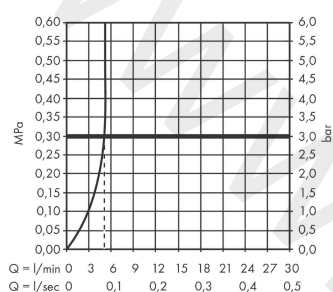

AXOR Citterio E
3-hole basin mixer 170 with escutcheons and pop-up waste set
Finish: **Polished Black Chrome** Article Number: **36108330**

Flowchart