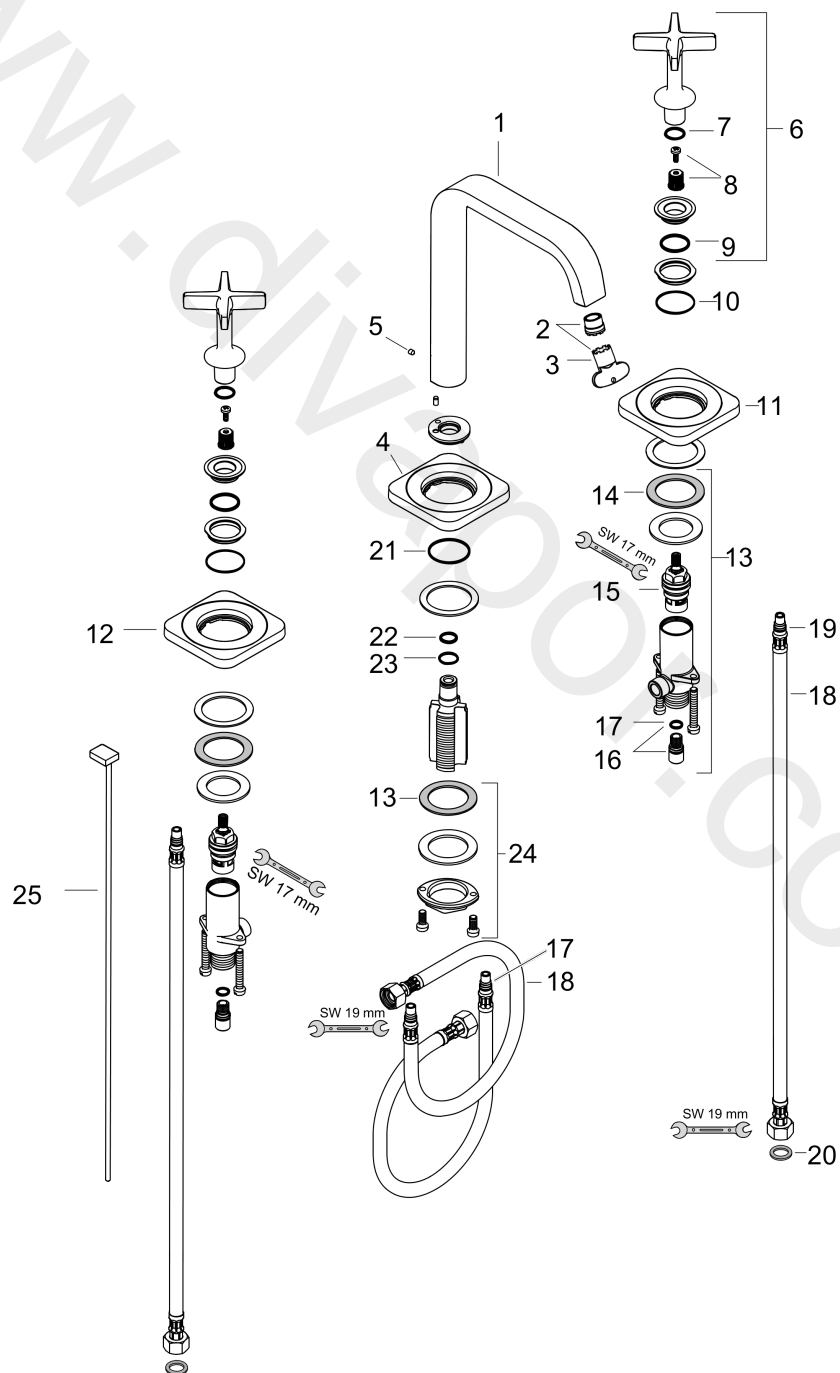

Flowchart

AXOR Citterio E
3-hole basin mixer 170 with escutcheons and pop-up waste set
 Finish: **Polished Black Chrome** Article Number: **36108330**

Exploded Drawing

Year of production: >11/16

AXOR Citterio E
3-hole basin mixer 170 with escutcheons and pop-up waste set
 Finish: **Polished Black Chrome** Article Number: **36108330**

Spare part list

Year of production: >11/16

Pos.		Article Number	Price	PU
1	spout cpl.	92394330	£ 667,50	1
2	aerator laminar M16,5x1 (5 l/min)	95382000	£ 43,00	1
3	special tool	98987000	£ 9,00	1
4	escutcheon	98930330	£ 96,00	1
5	hollow set screw M4x5	92846000	£ 13,30	1
6	handle	92396330	£ 144,00	1
7	O-ring 13x2	98128000	£ 3,30	1
8	handle fixing set	98932000	£ 16,10	1
9	O-ring 21x2	98205000	£ 6,10	1
10	O-ring 30x1,5	98433000	£ 3,30	1
11	escutcheon cold water	92398330	£ 205,50	1
12	escutcheon hot water	92397330	£ 205,50	1
13	stop valve cpl.	97357000	£ 137,00	1
14	lever collar	97548000	£ 3,30	1
15	shut off unit	94149000	£ 35,00	1
16	set of connecting threads	98350000	£ 6,10	1
17	O-ring 8x1,5	98423000	£ 3,30	1
18	connection hose 450 mm M8x0,75 G3/8	97206000	£ 35,00	1
19	O-ring 7x1,5	98422000	£ 3,30	1
20	sealing set	95581000	£ 6,10	1
21	O-ring 11x2	98127000	£ 3,30	1
22	O-Ring 14x1,5	98201000	£ 3,30	1
23	fixing set (Ø 32)	13961000	£ 25,00	1
24	pop up rod	92395330	£ 64,50	1
a	fixation extension 35 mm	13898000	£ 79,00	1