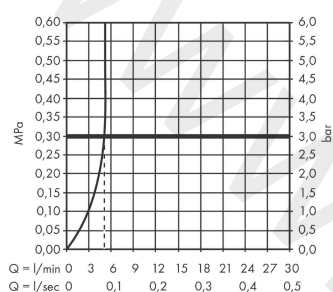

AXOR Citterio E
3-hole basin mixer 170 with escutcheons and pop-up waste set
Finish: **Brushed Red Gold** Article Number: **36108310**

Flowchart

AXOR Citterio E
3-hole basin mixer 170 with escutcheons and pop-up waste set
 Finish: **Brushed Red Gold** Article Number: **36108310**

Exploded Drawing

Year of production: >11/16

AXOR Citterio E
3-hole basin mixer 170 with escutcheons and pop-up waste set
 Finish: **Brushed Red Gold** Article Number: **36108310**

Spare part list

Year of production: >11/16

Pos.		Article Number	Price	PU
1	spout cpl.	92394310	£ 667,50	1
2	aerator laminar M16,5x1 (5 l/min)	95382000	£ 43,00	1
3	special tool	98987000	£ 9,00	1
4	escutcheon	98930310	£ 96,00	1
5	hollow set screw M4x5	92846000	£ 13,30	1
6	handle	92396310	£ 142,00	1
7	O-ring 13x2	98128000	£ 3,30	1
8	handle fixing set	98932000	£ 16,10	1
9	O-ring 21x2	98205000	£ 6,10	1
10	O-ring 30x1,5	98433000	£ 3,30	1
11	escutcheon cold water	92398310	£ 205,50	1
12	escutcheon hot water	92397310	£ 205,50	1
13	stop valve cpl.	97357000	£ 137,00	1
14	lever collar	97548000	£ 3,30	1
15	shut off unit	94149000	£ 35,00	1
16	set of connecting threads	98350000	£ 6,10	1
17	O-ring 8x1,5	98423000	£ 3,30	1
18	connection hose 450 mm M8x0,75 G3/8	97206000	£ 35,00	1
19	O-ring 7x1,5	98422000	£ 3,30	1
20	sealing set	95581000	£ 6,10	1
21	O-ring 11x2	98127000	£ 3,30	1
22	O-Ring 14x1,5	98201000	£ 3,30	1
23	fixing set (Ø 32)	13961000	£ 25,00	1
24	pop up rod	92395310	£ 64,50	1
a	fixation extension 35 mm	13898000	£ 79,00	1
b	pop up waste	94139310	£ 163,00	1