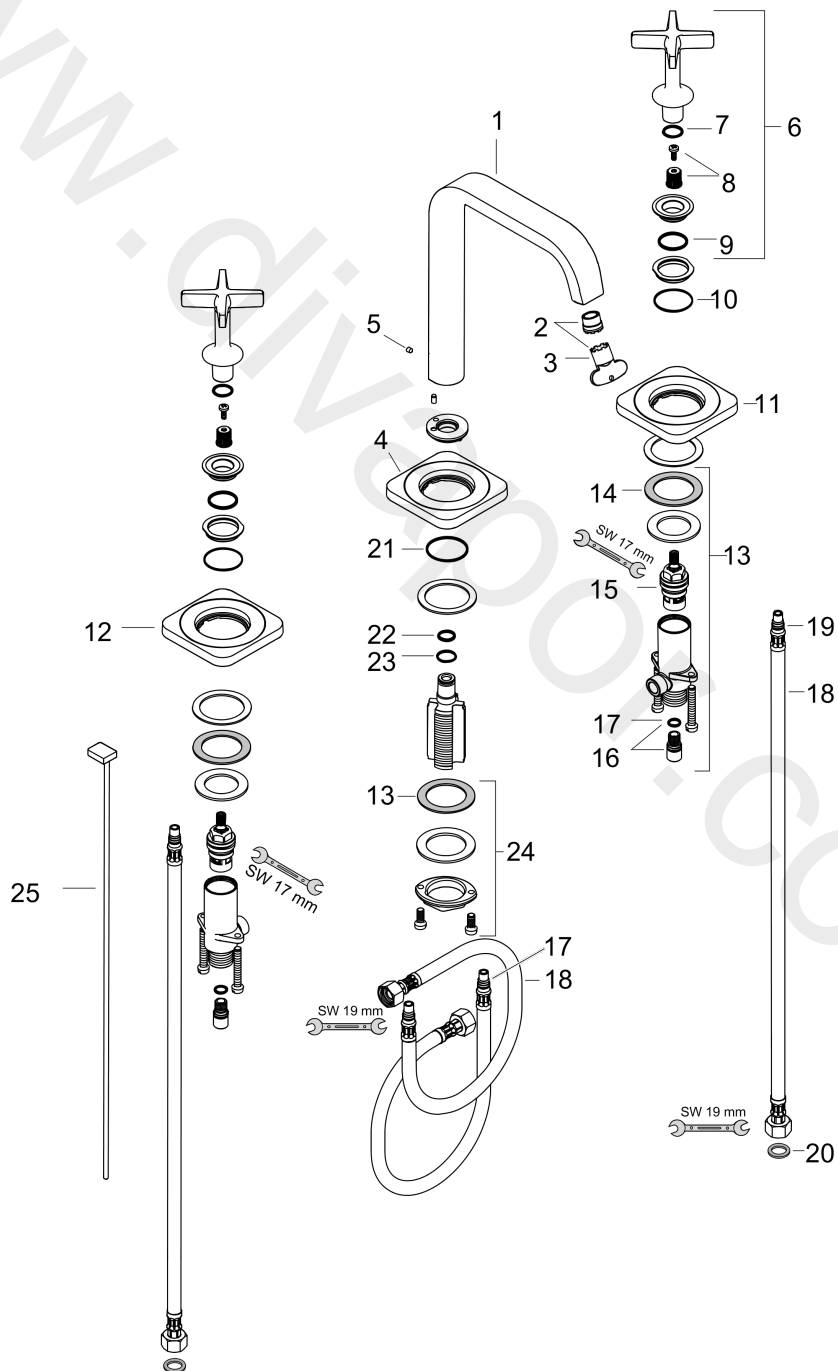

AXOR Citterio E
3-hole basin mixer 170 with escutcheons and pop-up waste set
Finish: **Brushed Red Gold** Article Number: **36108310**

Flowchart

AXOR Citterio E
3-hole basin mixer 170 with escutcheons and pop-up waste set
 Finish: **Brushed Red Gold** Article Number: **36108310**

Exploded Drawing

Year of production: >11/16

AXOR Citterio E
3-hole basin mixer 170 with escutcheons and pop-up waste set
 Finish: **Brushed Red Gold** Article Number: **36108310**

Spare part list

Year of production: >11/16

Pos.		Article Number	Price	PU
1	spout cpl.	92394310	£ 667,50	1
2	aerator laminar M16,5x1 (5 l/min)	95382000	£ 43,00	1
3	special tool	98987000	£ 9,00	1
4	escutcheon	98930310	£ 96,00	1
5	hollow set screw M4x5	92846000	£ 13,30	1
6	handle	92396310	£ 142,00	1
7	O-ring 13x2	98128000	£ 3,30	1
8	handle fixing set	98932000	£ 16,10	1
9	O-ring 21x2	98205000	£ 6,10	1
10	O-ring 30x1,5	98433000	£ 3,30	1
11	escutcheon cold water	92398310	£ 205,50	1
12	escutcheon hot water	92397310	£ 205,50	1
13	stop valve cpl.	97357000	£ 137,00	1
14	lever collar	97548000	£ 3,30	1
15	shut off unit	94149000	£ 35,00	1
16	set of connecting threads	98350000	£ 6,10	1
17	O-ring 8x1,5	98423000	£ 3,30	1
18	connection hose 450 mm M8x0,75 G3/8	97206000	£ 35,00	1
19	O-ring 7x1,5	98422000	£ 3,30	1
20	sealing set	95581000	£ 6,10	1
21	O-ring 11x2	98127000	£ 3,30	1
22	O-Ring 14x1,5	98201000	£ 3,30	1
23	fixing set (Ø 32)	13961000	£ 25,00	1
24	pop up rod	92395310	£ 64,50	1
a	fixation extension 35 mm	13898000	£ 79,00	1
b	pop up waste	94139310	£ 163,00	1