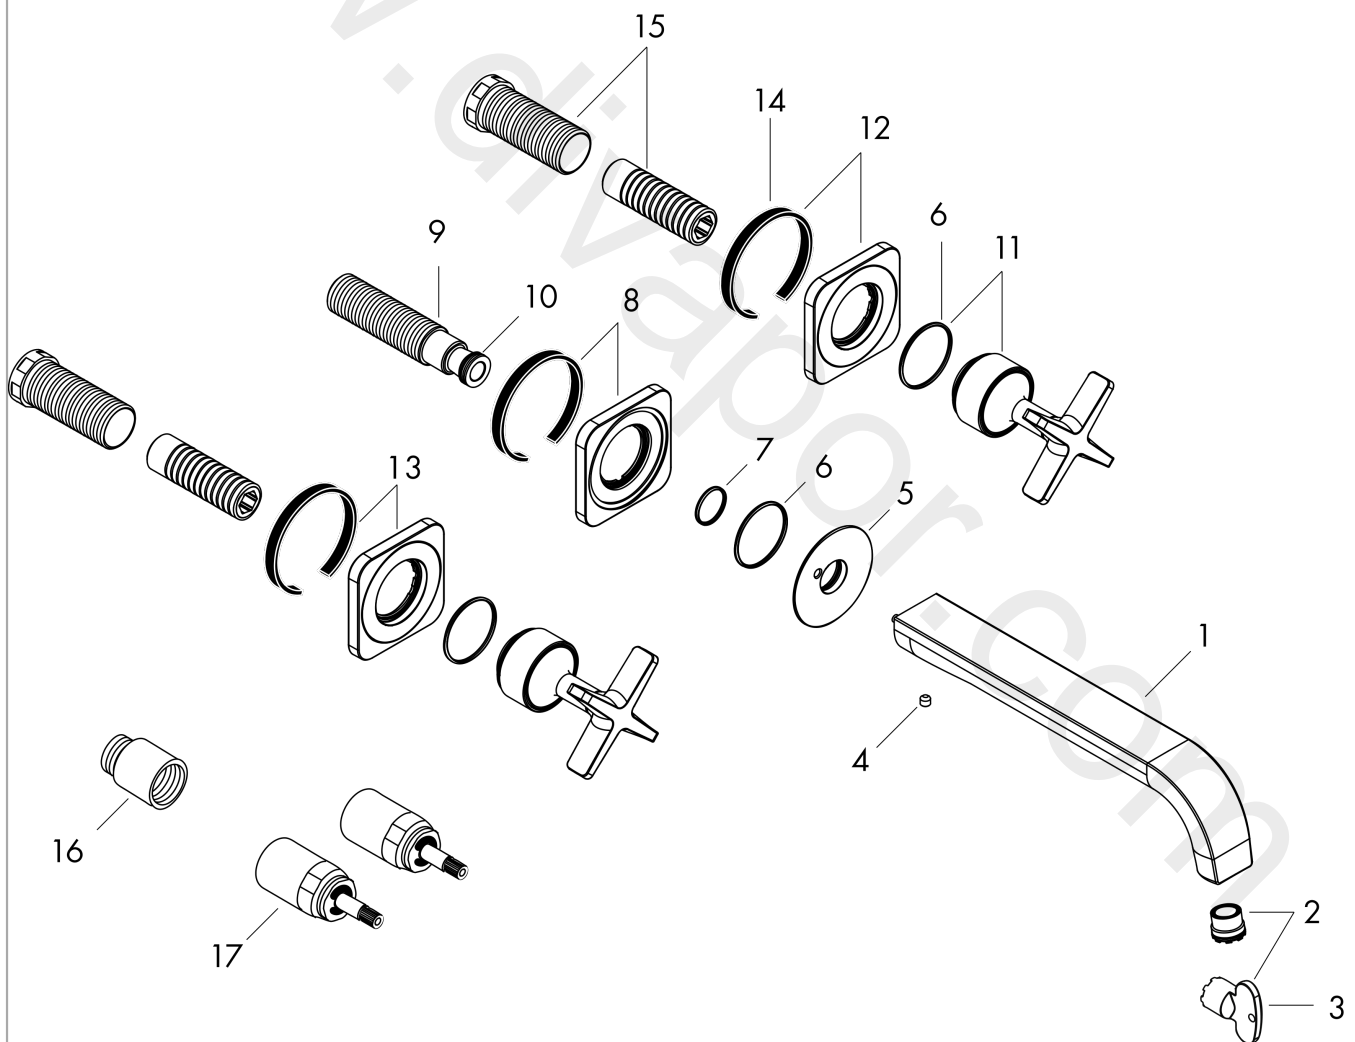

AXOR Citterio E

3-hole basin mixer for concealed installation wall-mounted with spout 220 mm and escutcheons

Surfaces: Article Number: 36107130

Exploded Drawing

Year of production: 11/16 - 12/19

AXOR Citterio E

3-hole basin mixer for concealed installation wall-mounted with spout 220 mm and escutcheons

Surfaces: Article Number: **36107130**

Spare part list

Year of production: **11/16 - 12/19**

Pos.		Article Number	Price	PU
1	spout 220 mm	92336130	£ 555,00	1
2	aerator laminar M16,5x1 (5 l/min)	95382000	£ 43,00	1
3	special tool	98987000	£ 9,00	1
4	hollow set screw M5x5	98446000	£ 3,30	1
5	escutcheon for spout	92342130	£ 96,00	1
6	O-ring 30x1,5	98433000	£ 3,30	1
7	O-ring 17x1,5	98137000	£ 3,30	1
8	escutcheon	92359130	£ 76,50	1
9	connecting thread G½	95626000	£ 43,00	1
10	O-ring 13x2	98128000	£ 3,30	1
11	handle	92343130	£ 205,50	1
12	sealing foil	96383000	£ 46,00	1
13	escutcheon	98930130	£ 96,00	1
14	seal	97530000	£ 6,10	1
15	fixing set	96393000	£ 35,00	1
16	extension 25 mm	95413000	£ 79,00	1
17	extension 25 mm	96259000	£ 79,00	1
a	base body	10303180	£ 300,00	1
b	waste	50001130	£ 106,56	1