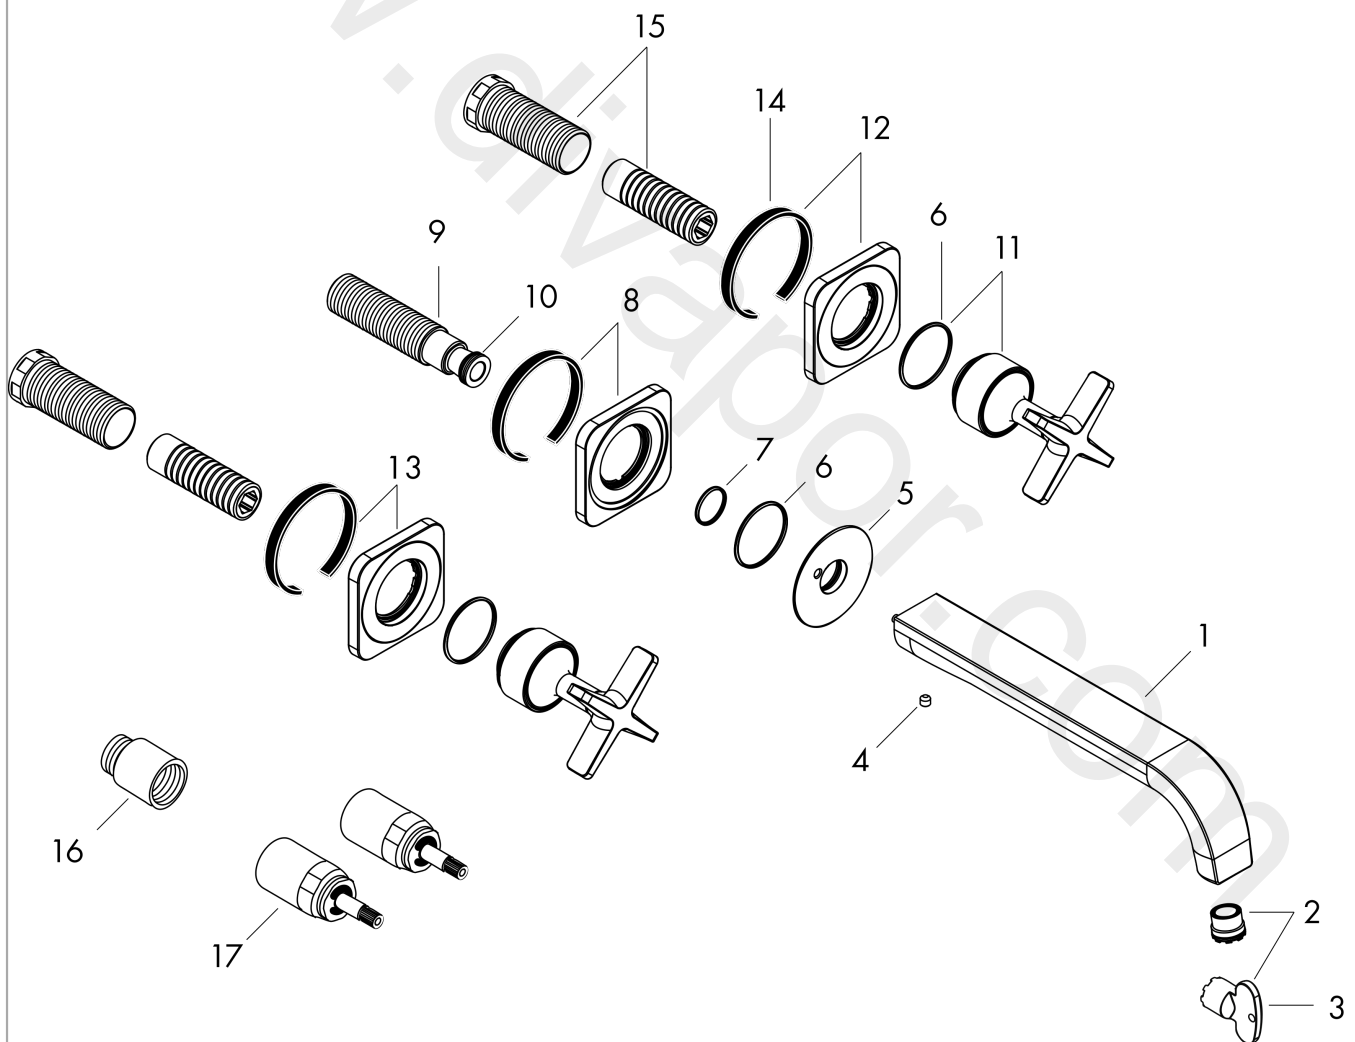

AXOR Citterio E

3-hole basin mixer for concealed installation wall-mounted with spout 220 mm and escutcheons

Surfaces: Article Number: 36107020

Exploded Drawing

Year of production: 11/16 - 12/19

AXOR Citterio E

3-hole basin mixer for concealed installation wall-mounted with spout 220 mm and escutcheons

Surfaces: Article Number: **36107020**

Spare part list

Year of production: **11/16 - 12/19**

Pos.		Article Number	Price	PU
1	spout 220 mm	92336020	£ 555,00	1
2	aerator laminar M16,5x1 (5 l/min)	95382000	£ 43,00	1
3	special tool	98987000	£ 9,00	1
4	hollow set screw M5x5	98446000	£ 3,30	1
5	escutcheon for spout	92342020	£ 96,00	1
6	O-ring 30x1,5	98433000	£ 3,30	1
7	O-ring 17x1,5	98137000	£ 3,30	1
8	escutcheon	92359020	£ 76,50	1
9	connecting thread G½	95626000	£ 43,00	1
10	O-ring 13x2	98128000	£ 3,30	1
11	handle	92343020	£ 205,50	1
12	sealing foil	96383000	£ 46,00	1
13	escutcheon	98930020	£ 96,00	1
14	seal	97530000	£ 6,10	1
15	fixing set	96393000	£ 35,00	1
16	extension 25 mm	95413000	£ 79,00	1
17	extension 25 mm	96259000	£ 79,00	1
a	base body	10303180	£ 300,00	1
b	waste	50001020	£ 106,56	1