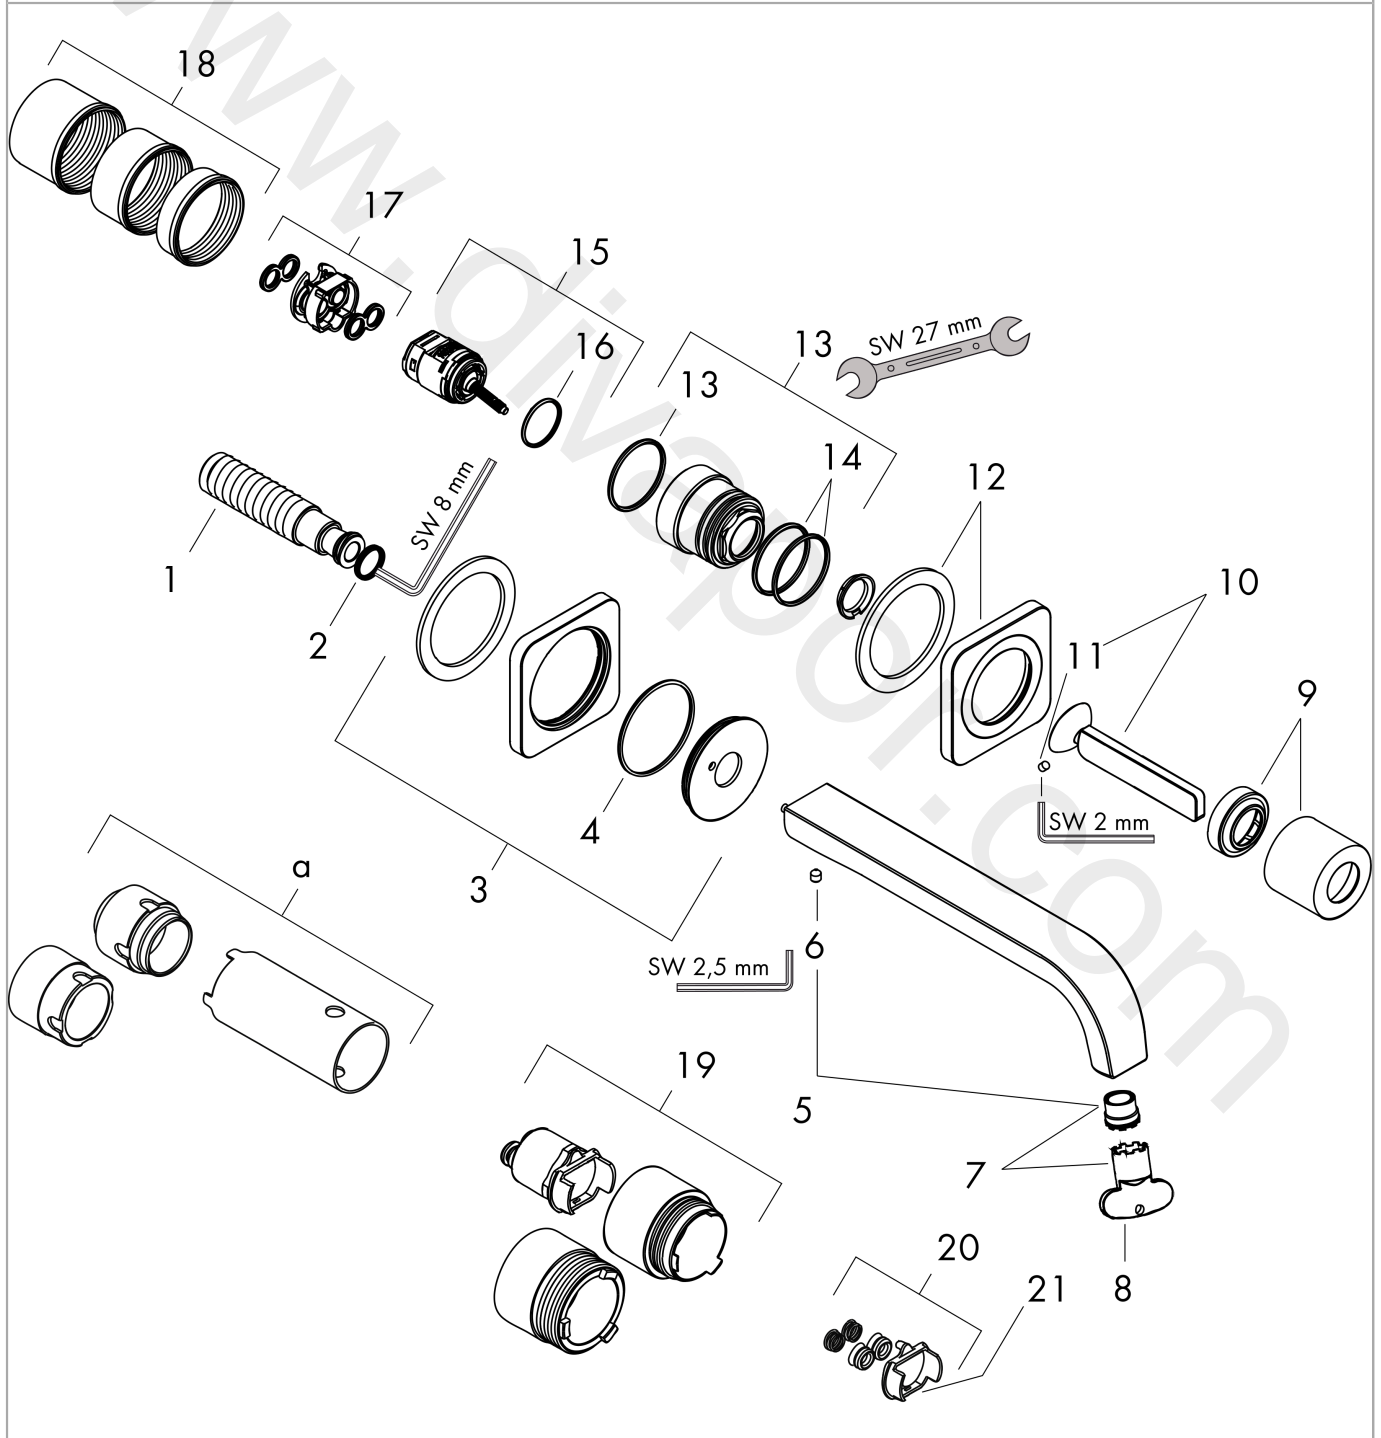

AXOR Citterio E

Single lever basin mixer for concealed installation wall-mounted with pin handle, spout 221 mm and escutcheons

Surfaces: Article Number: 36106930

Exploded Drawing

Year of production: 11/16 - 12/19

AXOR Citterio E

Single lever basin mixer for concealed installation wall-mounted with pin handle, spout 221 mm and escutcheons

Surfaces: Article Number: **36106930**

Spare part list

Year of production: **11/16 - 12/19**

Pos.		Article Number	Price	PU
1	connecting thread G½	95626000	£ 43,00	1
2	O-ring 13x2	98128000	£ 3,30	1
3	escutcheon for spout	92337930	£ 259,50	1
4	O-ring 47x2	98392000	£ 3,30	1
5	spout 220 mm	92336930	£ 555,00	1
6	aerator laminar M16,5x1 (5 l/min)	95382000	£ 43,00	1
7	special tool	98987000	£ 9,00	1
8	flange	95776930	£ 76,50	1
9	handle	92335930	£ 259,50	1
10	hollow set screw M4x6	97767000	£ 3,30	1
11	escutcheon for handle	92334930	£ 259,50	1
12	nut	95777000	£ 79,00	1
13	O-ring 34x2	98383000	£ 6,10	1
14	cartridge, assy	96783000	£ 96,00	1
15	O-ring 21,95x1,78	95169000	£ 3,30	1
16	adapter for cartridge	95644000	£ 16,10	1
17	fixing set	97971000	£ 43,00	1
18	extension set 25 mm for 13622180	31971000	£ 169,00	1
19	conversion kit	95643000	£ 43,00	1
20	adapter for cartridge	97280000	£ 6,10	1
a	extension set for 38111180	38982000	£ 173,00	1
b	base body	13622180	£ 355,00	1
c	waste	50001930	£ 106,56	1
d	adapter for exchanged connections	93561000	£ 275,00	1