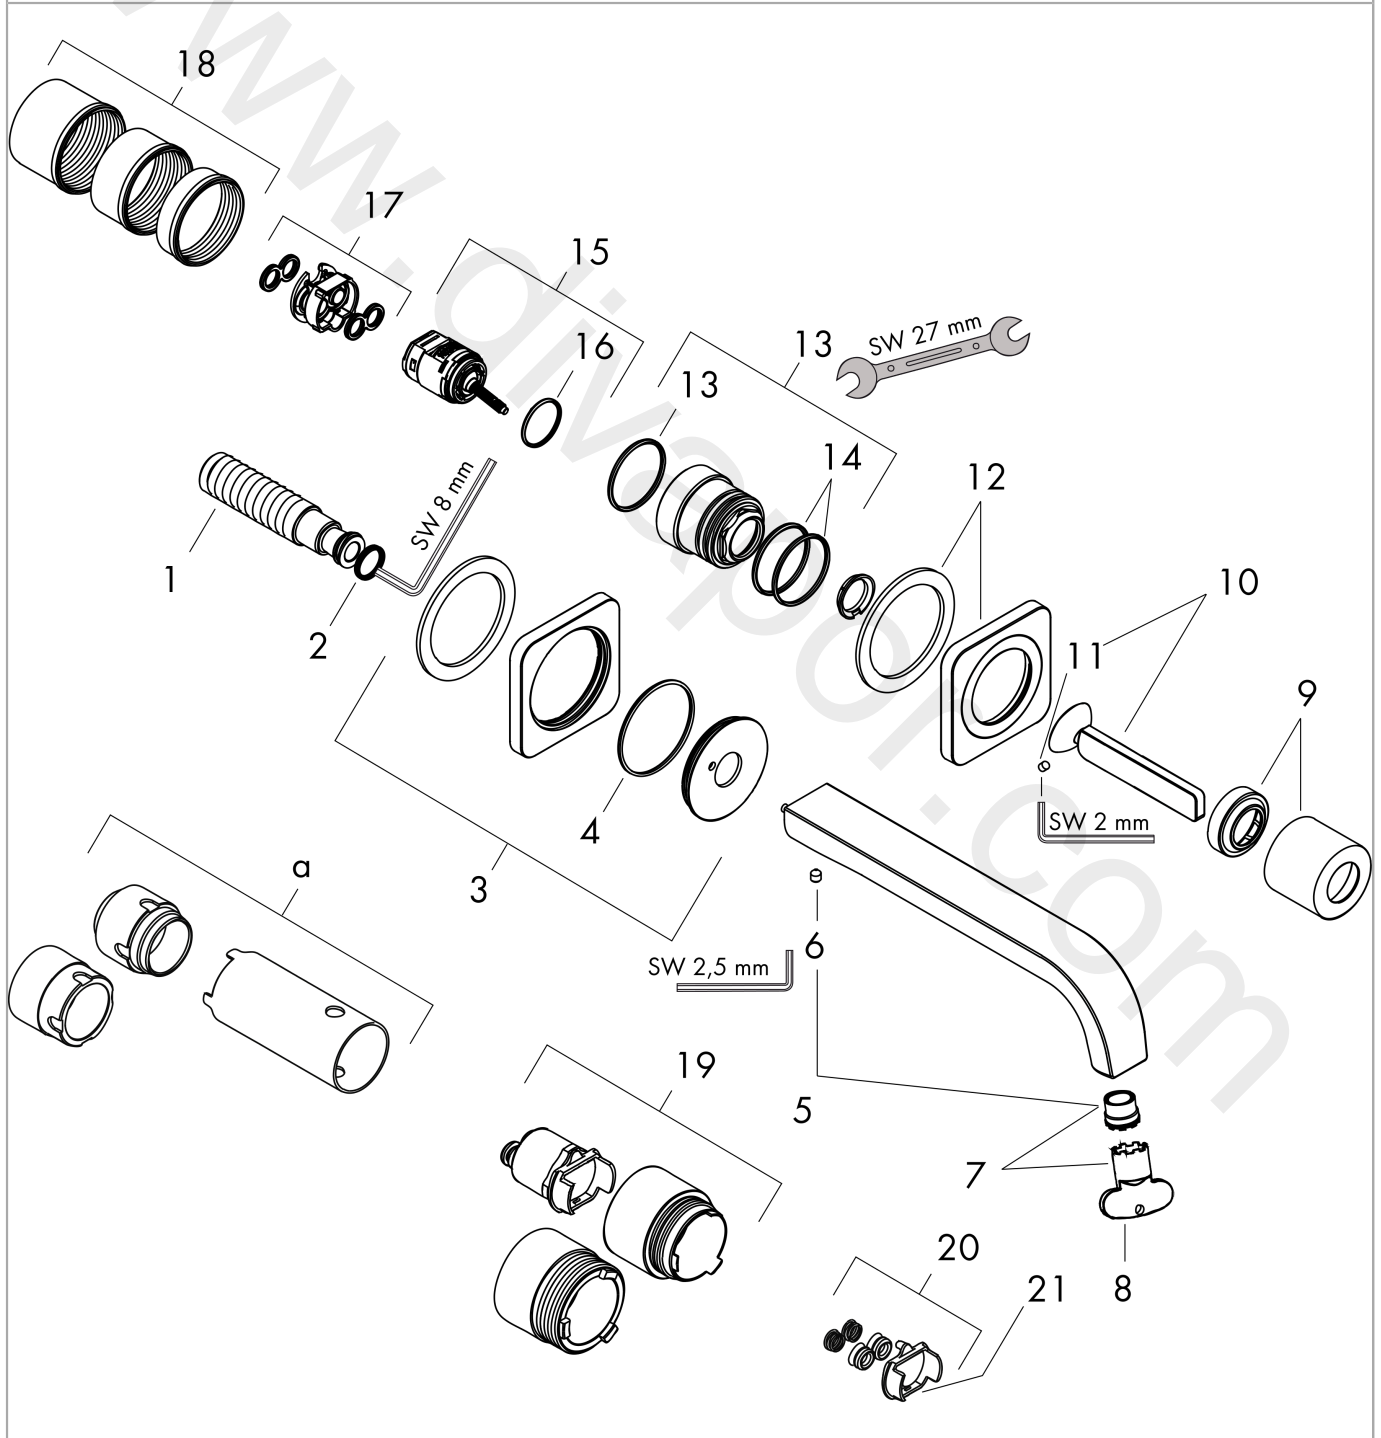

## AXOR Citterio E

Single lever basin mixer for concealed installation wall-mounted with pin handle, spout 221 mm and escutcheons

Surfaces: Article Number: **36106830**

### Exploded Drawing

Year of production: 11/16 - 12/19

### Spare part list

Year of production: **11/16 - 12/19**

Pos.		Article Number	Price	PU
1	connecting thread G½	95626000	£ 43,00	1
2	O-ring 13x2	98128000	£ 3,30	1
3	escutcheon for spout	92337830	£ 259,50	1
4	O-ring 47x2	98392000	£ 3,30	1
5	spout 220 mm	92336830	£ 555,00	1
6	hollow set screw M5x6	94810000	£ 6,10	1
7	aerator laminar M16,5x1 (5 l/min)	95382000	£ 43,00	1
8	special tool	98987000	£ 9,00	1
9	flange	95776830	£ 76,50	1
10	handle	92335830	£ 259,50	1
11	hollow set screw M4x6	97767000	£ 3,30	1
12	escutcheon for handle	92334830	£ 259,50	1
13	nut	95777000	£ 79,00	1
14	O-ring 34x2	98383000	£ 6,10	1
15	cartridge, assy	96783000	£ 96,00	1
16	O-ring 21,95x1,78	95169000	£ 3,30	1
17	adapter for cartridge	95644000	£ 16,10	1
18	fixing set	97971000	£ 43,00	1
19	extension set 25 mm for 13622180	31971000	£ 169,00	1
20	conversion kit	95643000	£ 43,00	1
21	adapter for cartridge	97280000	£ 6,10	1
a	extension set for 38111180	38982000	£ 173,00	1
b	base body	13622180	£ 355,00	1
c	waste	50001830	£ 106,56	1
d	adapter for exchanged connections	93561000	£ 275,00	1