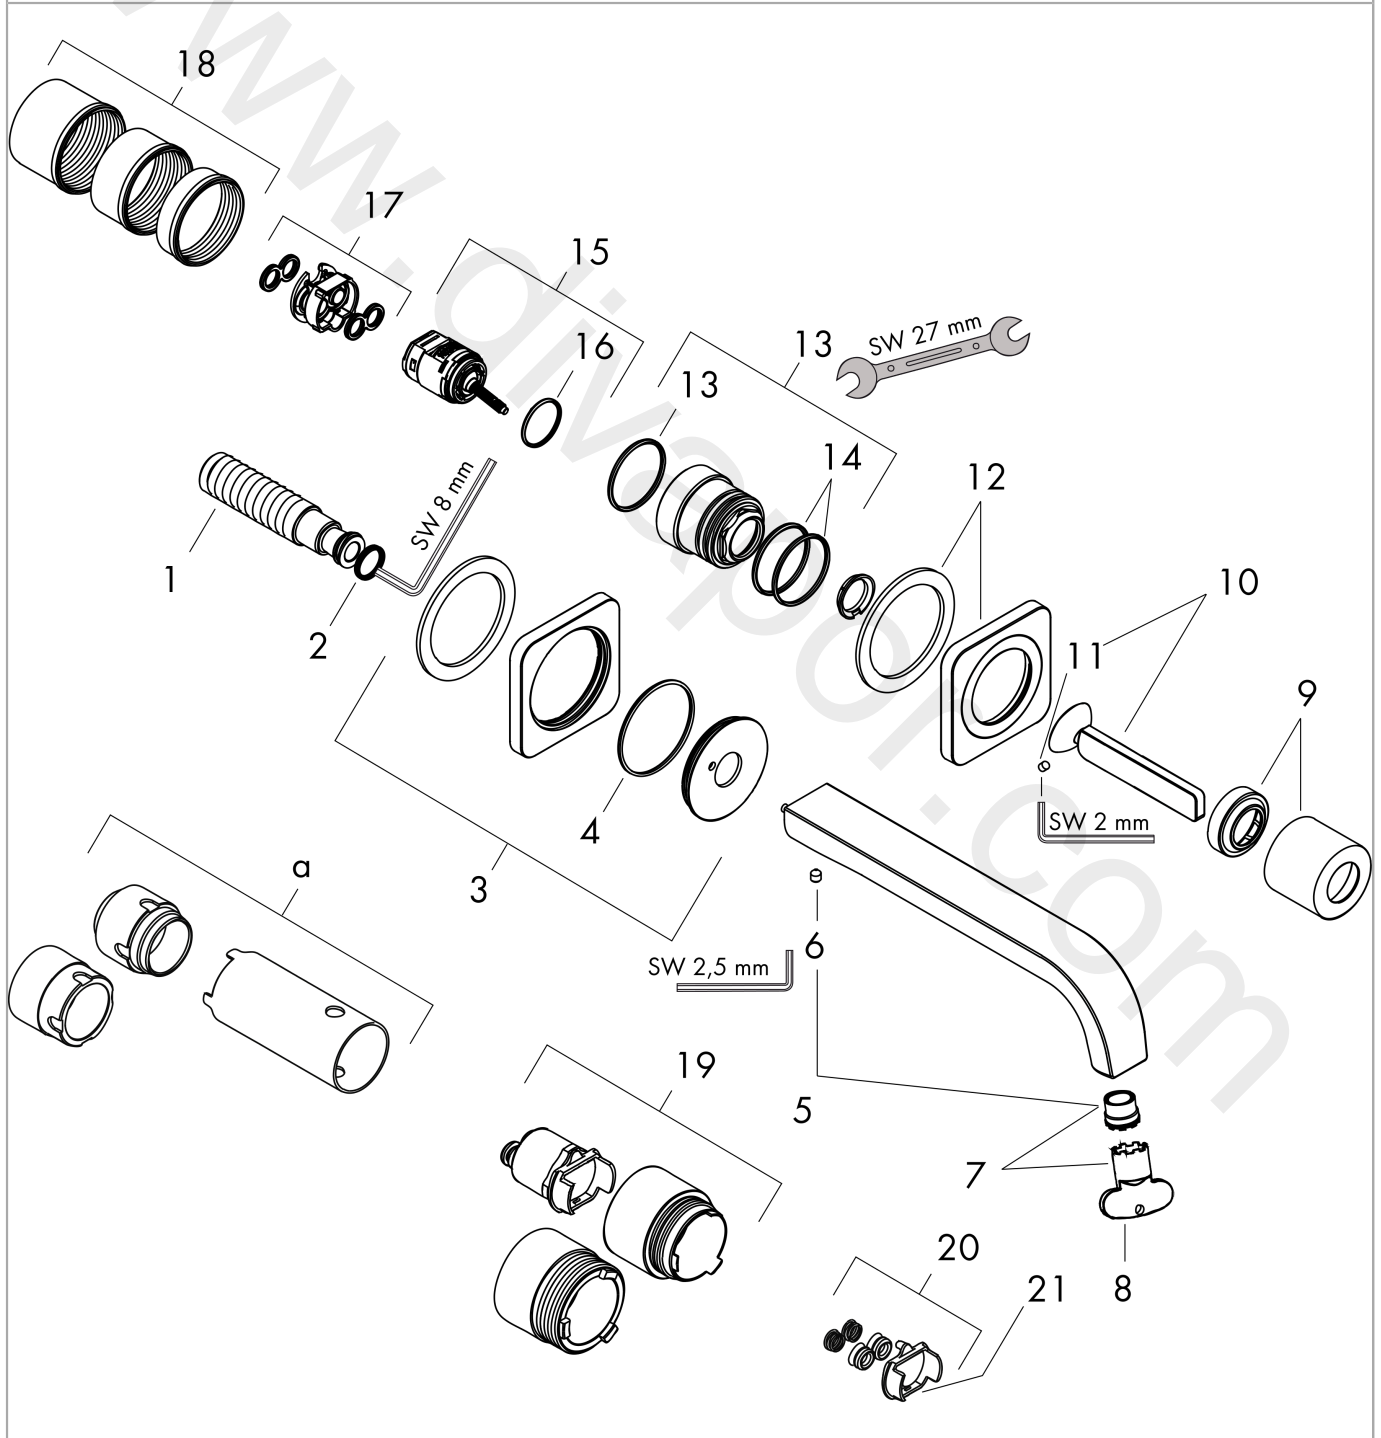

## AXOR Citterio E

Single lever basin mixer for concealed installation wall-mounted with pin handle, spout 221 mm and escutcheons

Surfaces: Article Number: 36106130

### Exploded Drawing

Year of production: 11/16 - 12/19

## AXOR Citterio E

Single lever basin mixer for concealed installation wall-mounted with pin handle, spout 221 mm and escutcheons

Surfaces: Article Number: **36106130**

### Spare part list

Year of production: 11/16 - 12/19

Pos.		Article Number	Price	PU
1	connecting thread G½	95626000	£ 43,00	1
2	O-ring 13x2	98128000	£ 3,30	1
3	escutcheon for spout	92337130	£ 259,50	1
4	O-ring 47x2	98392000	£ 3,30	1
5	spout 220 mm	92336130	£ 555,00	1
6	hollow set screw M5x6	94810000	£ 6,10	1
7	aerator laminar M16,5x1 (5 l/min)	95382000	£ 43,00	1
8	special tool	98987000	£ 9,00	1
9	flange	95776130	£ 76,00	1
10	handle	92335130	£ 260,00	1
11	hollow set screw M4x6	97767000	£ 3,30	1
12	escutcheon for handle	92334130	£ 260,00	1
13	nut	95777000	£ 79,00	1
14	O-ring 34x2	98383000	£ 6,10	1
15	cartridge, assy	96783000	£ 96,00	1
16	O-ring 21,95x1,78	95169000	£ 3,30	1
17	adapter for cartridge	95644000	£ 16,10	1
18	fixing set	97971000	£ 43,00	1
19	extension set 25 mm for 13622180	31971000	£ 169,00	1
20	conversion kit	95643000	£ 43,00	1
21	adapter for cartridge	97280000	£ 6,10	1
a	extension set for 38111180	38982000	£ 173,00	1
b	base body	13622180	£ 355,00	1
c	waste	50001130	£ 106,56	1
d	adapter for exchanged connections	93561000	£ 275,00	1