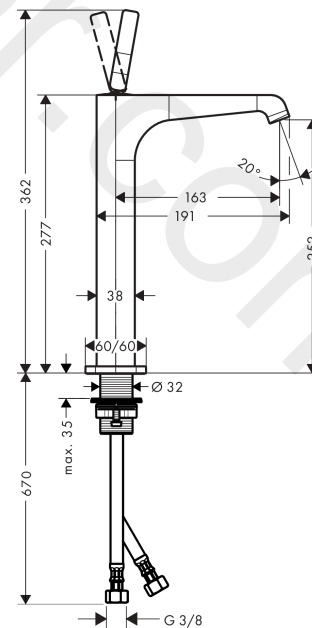

AXOR Citterio E

Single lever basin mixer 250 with pin handle for wash bowls with waste set

Finish: Polished Gold Optic Article Number: 36104990

product features

- consists of: single lever basin mixer, waste set
- ComfortZone 250
- projection: 163 mm
- spout height: 252 mm
- handle variant: pin handle
- spray type: laminar spray
- maximum flow rate at 3 bar: 5 l/min
- ceramic cartridge
- suitable for continuous flow water heaters
- non-closing waste set
- connection type: G 3/8 connections
- connection dimension: DN15
- EU taxonomy: max. 6 l/min - Substantial Contribution (SC)
- WRAS 2110072
- WRAS 2110072 - Approval letter

Article Details

Price excl. VAT

962,50 £

Technology

Product image

Scale drawing

AXOR Citterio E
Single lever basin mixer 250 with pin handle for wash bowls with waste set
 Finish: **Polished Gold Optic** Article Number: **36104990**

AXOR Citterio E
Single lever basin mixer 250 with pin handle for wash bowls with waste set
 Finish: **Polished Gold Optic** Article Number: **36104990**

Spare part list

Year of production: >11/16

Pos.		Article Number	Price	PU
1	escutcheon	92188990	£ 96,00	1
2	O-ring 30x1,5	98433000	£ 3,30	1
3	handle	92189990	£ 76,50	1
4	hollow set screw M6x6	97660000	£ 3,30	1
5	nut	95667000	£ 25,00	1
6	cartridge, assy	96339000	£ 79,00	1
7	O-ring 21,95x1,78	95169000	£ 3,30	1
8	adapter for cartridge	95289000	£ 25,00	1
9	O-ring 26x2	98147000	£ 3,30	1
10	aerator laminar M16,5x1 (5 l/min)	95382000	£ 43,00	1
11	special tool	98987000	£ 9,00	1
12	escutcheon	92190990	£ 96,00	1
13	fixing set (Ø 32)	13961000	£ 25,00	1
14	lever collar	97548000	£ 3,30	1
15	connection hose 900 mm M8x0,75 G3/8	96316000	£ 43,00	1
16	O-ring 7x1,5	98422000	£ 3,30	1
17	sealing set	95581000	£ 6,10	1
a	waste	50001990	£ 106,56	1
b	fixation extension 35 mm	13898000	£ 79,00	1
c	plug	92313000	£ 9,00	1