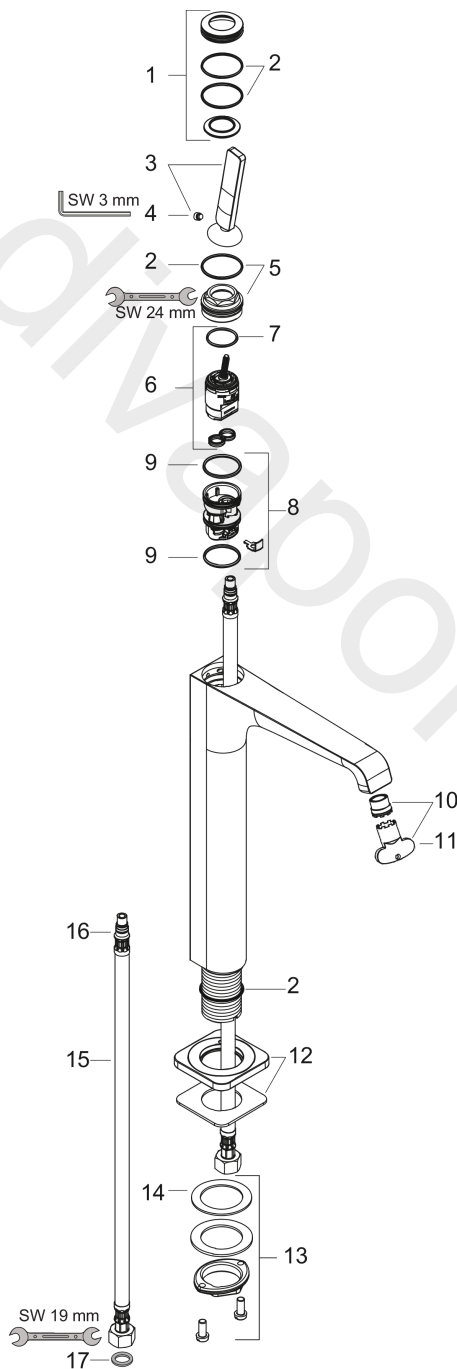

AXOR Citterio E

Single lever basin mixer 250 with pin handle for wash bowls with waste set

Finish: Polished Gold Optic Article Number: 36104990

product features

- consists of: single lever basin mixer, waste set
- ComfortZone 250
- projection: 163 mm
- spout height: 252 mm
- handle variant: pin handle
- spray type: laminar spray
- maximum flow rate at 3 bar: 5 l/min
- ceramic cartridge
- suitable for continuous flow water heaters
- non-closing waste set
- connection type: G 3/8 connections
- connection dimension: DN15
- EU taxonomy: max. 6 l/min - Substantial Contribution (SC)
- WRAS 2110072
- WRAS 2110072 - Approval letter

Flowchart

AXOR Citterio E
Single lever basin mixer 250 with pin handle for wash bowls with waste set
Finish: **Polished Gold Optic** Article Number: **36104990**

Exploded Drawing

Year of production: >11/16

AXOR Citterio E
Single lever basin mixer 250 with pin handle for wash bowls with waste set
 Finish: **Polished Gold Optic** Article Number: **36104990**

Spare part list

Year of production: >11/16

Pos.		Article Number	Price	PU
1	escutcheon	92188990	£ 96,00	1
2	O-ring 30x1,5	98433000	£ 3,30	1
3	handle	92189990	£ 76,50	1
4	hollow set screw M6x6	97660000	£ 3,30	1
5	nut	95667000	£ 25,00	1
6	cartridge, assy	96339000	£ 79,00	1
7	O-ring 21,95x1,78	95169000	£ 3,30	1
8	adapter for cartridge	95289000	£ 25,00	1
9	O-ring 26x2	98147000	£ 3,30	1
10	aerator laminar M16,5x1 (5 l/min)	95382000	£ 43,00	1
11	special tool	98987000	£ 9,00	1
12	escutcheon	92190990	£ 96,00	1
13	fixing set (Ø 32)	13961000	£ 25,00	1
14	lever collar	97548000	£ 3,30	1
15	connection hose 900 mm M8x0,75 G3/8	96316000	£ 43,00	1
16	O-ring 7x1,5	98422000	£ 3,30	1
17	sealing set	95581000	£ 6,10	1
a	waste	50001990	£ 106,56	1
b	fixation extension 35 mm	13898000	£ 79,00	1
c	plug	92313000	£ 9,00	1