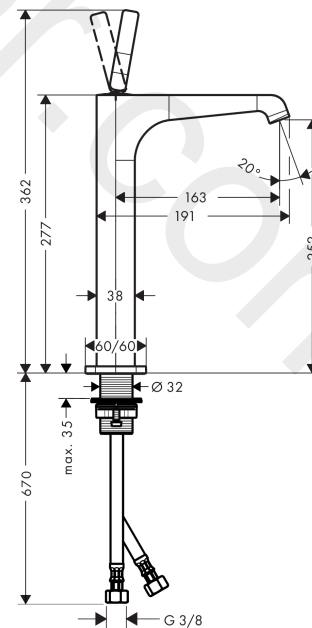

AXOR Citterio E
Single lever basin mixer 250 with pin handle for wash bowls with waste set
 Finish: **Brushed Brass** Article Number: **36104950**

product features

- consists of: single lever basin mixer, waste set
- ComfortZone 250
- projection: 163 mm
- spout height: 252 mm
- handle variant: pin handle
- spray type: laminar spray
- maximum flow rate at 3 bar: 5 l/min
- ceramic cartridge
- suitable for continuous flow water heaters
- non-closing waste set
- connection type: G 3/8 connections
- connection dimension: DN15
- EU taxonomy: max. 6 l/min - Substantial Contribution (SC)
- WRAS 2110072
- WRAS 2110072 - Approval letter

Article Details

Price excl. VAT 962,50 £

Technology

Product image

Scale drawing

AXOR Citterio E
Single lever basin mixer 250 with pin handle for wash bowls with waste set
 Finish: **Brushed Brass** Article Number: **36104950**

Spare part list

Year of production: >11/16

Pos.		Article Number	Price	PU
1	escutcheon	92188950	£ 96,00	1
2	O-ring 30x1,5	98433000	£ 3,30	1
3	handle	92189950	£ 76,50	1
4	hollow set screw M6x6	97660000	£ 3,30	1
5	nut	95667000	£ 25,00	1
6	cartridge, assy	96339000	£ 79,00	1
7	O-ring 21,95x1,78	95169000	£ 3,30	1
8	adapter for cartridge	95289000	£ 25,00	1
9	O-ring 26x2	98147000	£ 3,30	1
10	aerator laminar M16,5x1 (5 l/min)	95382000	£ 43,00	1
11	special tool	98987000	£ 9,00	1
12	escutcheon	92190950	£ 96,00	1
13	fixing set (Ø 32)	13961000	£ 25,00	1
14	lever collar	97548000	£ 3,30	1
15	connection hose 900 mm M8x0,75 G3/8	96316000	£ 43,00	1
16	O-ring 7x1,5	98422000	£ 3,30	1
17	sealing set	95581000	£ 6,10	1
a	waste	50001950	£ 106,56	1
b	fixation extension 35 mm	13898000	£ 79,00	1
c	plug	92313000	£ 9,00	1