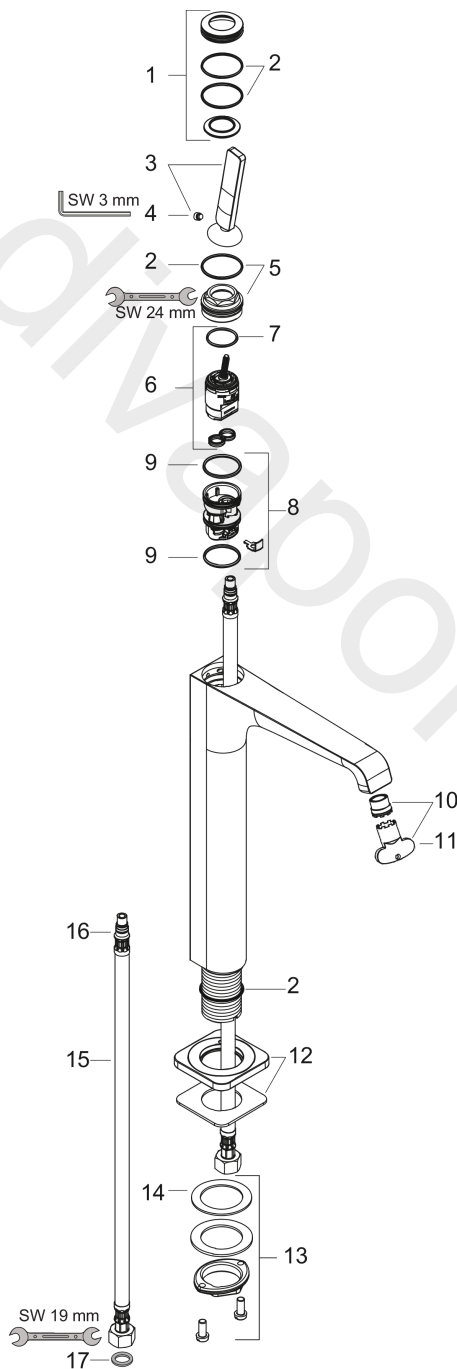

AXOR Citterio E
Single lever basin mixer 250 with pin handle for wash bowls with waste set
 Finish: **Brushed Brass** Article Number: **36104950**

product features

- consists of: single lever basin mixer, waste set
- ComfortZone 250
- projection: 163 mm
- spout height: 252 mm
- handle variant: pin handle
- spray type: laminar spray
- maximum flow rate at 3 bar: 5 l/min
- ceramic cartridge
- suitable for continuous flow water heaters
- non-closing waste set
- connection type: G 3/8 connections
- connection dimension: DN15
- EU taxonomy: max. 6 l/min - Substantial Contribution (SC)
- WRAS 2110072
- WRAS 2110072 - Approval letter

Flowchart

AXOR Citterio E
Single lever basin mixer 250 with pin handle for wash bowls with waste set
 Finish: **Brushed Brass** Article Number: **36104950**

Exploded Drawing

Year of production: >11/16

AXOR Citterio E
Single lever basin mixer 250 with pin handle for wash bowls with waste set
 Finish: **Brushed Brass** Article Number: **36104950**

Spare part list

Year of production: >11/16

Pos.		Article Number	Price	PU
1	escutcheon	92188950	£ 96,00	1
2	O-ring 30x1,5	98433000	£ 3,30	1
3	handle	92189950	£ 76,50	1
4	hollow set screw M6x6	97660000	£ 3,30	1
5	nut	95667000	£ 25,00	1
6	cartridge, assy	96339000	£ 79,00	1
7	O-ring 21,95x1,78	95169000	£ 3,30	1
8	adapter for cartridge	95289000	£ 25,00	1
9	O-ring 26x2	98147000	£ 3,30	1
10	aerator laminar M16,5x1 (5 l/min)	95382000	£ 43,00	1
11	special tool	98987000	£ 9,00	1
12	escutcheon	92190950	£ 96,00	1
13	fixing set (Ø 32)	13961000	£ 25,00	1
14	lever collar	97548000	£ 3,30	1
15	connection hose 900 mm M8x0,75 G3/8	96316000	£ 43,00	1
16	O-ring 7x1,5	98422000	£ 3,30	1
17	sealing set	95581000	£ 6,10	1
a	waste	50001950	£ 106,56	1
b	fixation extension 35 mm	13898000	£ 79,00	1
c	plug	92313000	£ 9,00	1