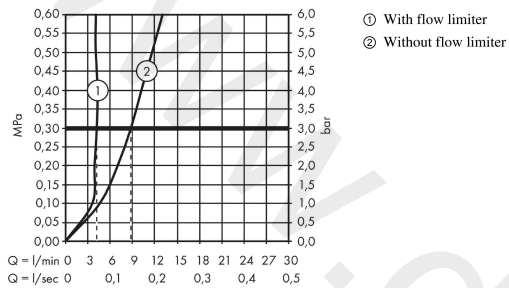

AXOR Citterio E
Single lever basin mixer 250 with pin handle for wash bowls with waste set
Finish: **Brushed Brass** Article Number: **36104950**

Flowchart