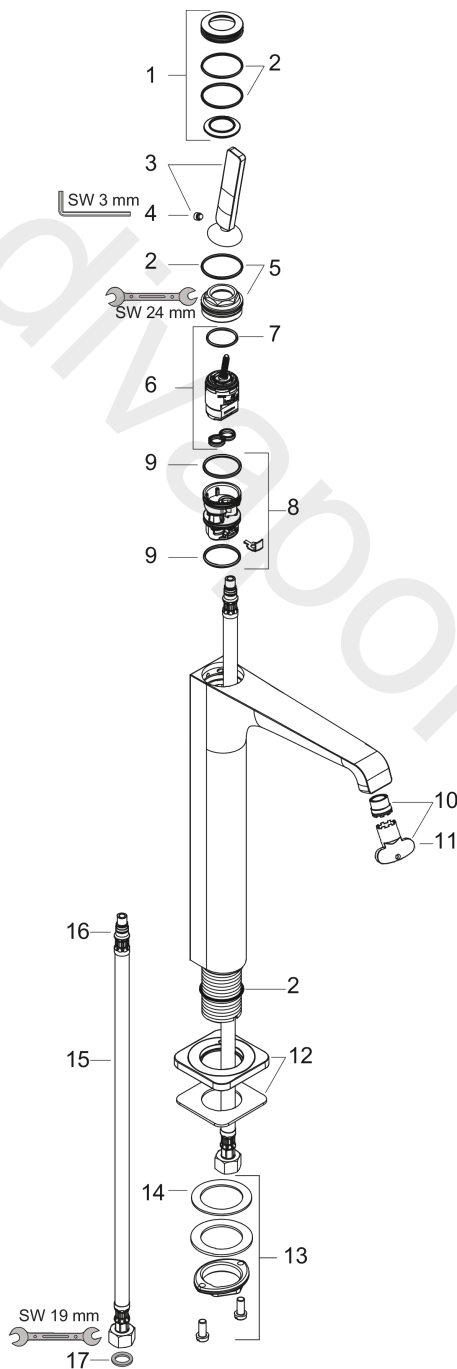

AXOR Citterio E
Single lever basin mixer 250 with pin handle for wash bowls with waste set
 Surfaces: Article Number: **36104930**

Exploded Drawing

Year of production: **11/16 - 12/19**

AXOR Citterio E

Single lever basin mixer 250 with pin handle for wash bowls with waste set

Surfaces: Article Number: **36104930**

Spare part list

Year of production: **11/16 - 12/19**

Pos.		Article Number	Price	PU
1	escutcheon	92188930	£ 96,00	1
2	O-ring 30x1,5	98433000	£ 3,30	1
3	handle	92189930	£ 76,50	1
4	hollow set screw M6x6	97660000	£ 3,30	1
5	nut	95667000	£ 25,00	1
6	cartridge, assy	96339000	£ 79,00	1
7	O-ring 21,95x1,78	95169000	£ 3,30	1
8	adapter for cartridge	95289000	£ 25,00	1
9	O-ring 26x2	98147000	£ 3,30	1
10	aerator laminar M16,5x1 (5 l/min)	95382000	£ 43,00	1
11	special tool	98987000	£ 9,00	1
12	escutcheon	92190930	£ 96,00	1
13	fixing set (Ø 32)	13961000	£ 25,00	1
14	lever collar	97548000	£ 3,30	1
15	connection hose 900 mm M8x0,75 G3/8	96316000	£ 43,00	1
16	O-ring 7x1,5	98422000	£ 3,30	1
17	sealing set	95581000	£ 6,10	1
a	waste	50001930	£ 106,56	1
b	fixation extension 35 mm	13898000	£ 79,00	1
c	plug	92313000	£ 9,00	1