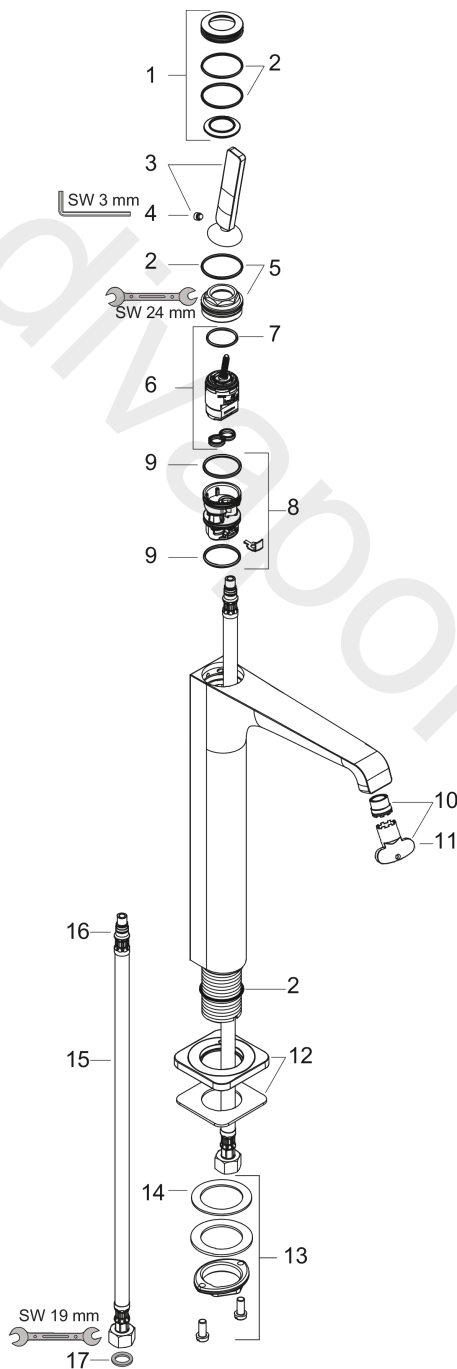

AXOR Citterio E
Single lever basin mixer 250 with pin handle for wash bowls with waste set
 Surfaces: Article Number: **36104830**

Exploded Drawing

Year of production: **11/16 - 12/19**

AXOR Citterio E

Single lever basin mixer 250 with pin handle for wash bowls with waste set

Surfaces: Article Number: **36104830**

Spare part list

Year of production: **11/16 - 12/19**

Pos.		Article Number	Price	PU
1	escutcheon	92188830	£ 96,00	1
2	O-ring 30x1,5	98433000	£ 3,30	1
3	handle	92189830	£ 76,50	1
4	hollow set screw M6x6	97660000	£ 3,30	1
5	nut	95667000	£ 25,00	1
6	cartridge, assy	96339000	£ 79,00	1
7	O-ring 21,95x1,78	95169000	£ 3,30	1
8	adapter for cartridge	95289000	£ 25,00	1
9	O-ring 26x2	98147000	£ 3,30	1
10	aerator laminar M16,5x1 (5 l/min)	95382000	£ 43,00	1
11	special tool	98987000	£ 9,00	1
12	escutcheon	92190830	£ 96,00	1
13	fixing set (Ø 32)	13961000	£ 25,00	1
14	lever collar	97548000	£ 3,30	1
15	connection hose 900 mm M8x0,75 G3/8	96316000	£ 43,00	1
16	O-ring 7x1,5	98422000	£ 3,30	1
17	sealing set	95581000	£ 6,10	1
a	waste	50001830	£ 106,56	1
b	fixation extension 35 mm	13898000	£ 79,00	1
c	plug	92313000	£ 9,00	1