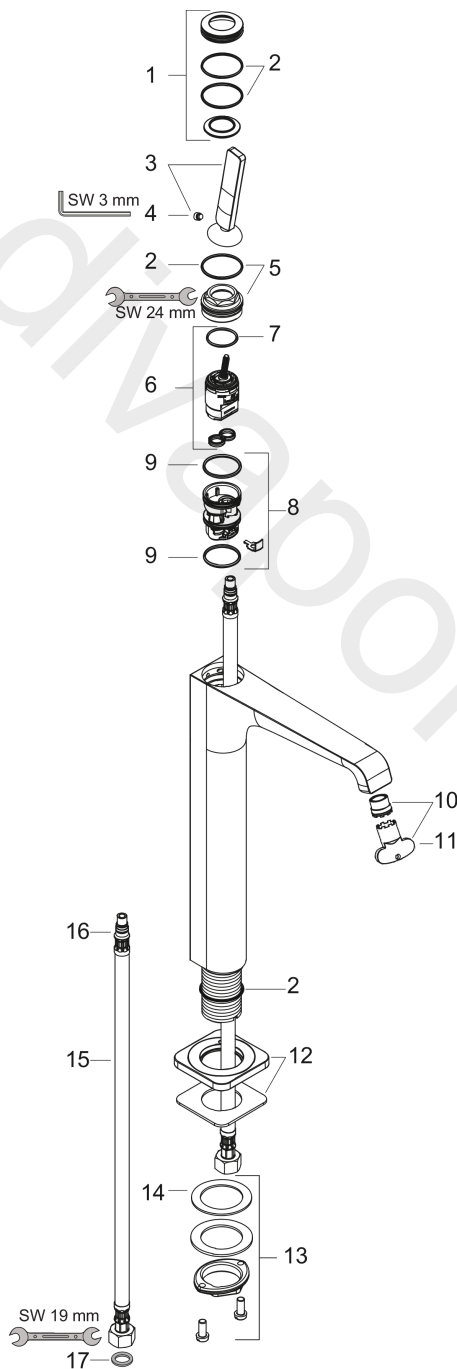

AXOR Citterio E
Single lever basin mixer 250 with pin handle for wash bowls with waste set
 Finish: **Matt Black** Article Number: **36104670**

product features

- consists of: single lever basin mixer, waste set
- ComfortZone 250
- projection: 163 mm
- spout height: 252 mm
- handle variant: pin handle
- spray type: laminar spray
- maximum flow rate at 3 bar: 5 l/min
- ceramic cartridge
- suitable for continuous flow water heaters
- non-closing waste set
- connection type: G 3/8 connections
- connection dimension: DN15
- EU taxonomy: max. 6 l/min - Substantial Contribution (SC)
- WRAS 2110072
- WRAS 2110072 - Approval letter

Flowchart

AXOR Citterio E
Single lever basin mixer 250 with pin handle for wash bowls with waste set
Finish: **Matt Black** Article Number: **36104670**

Exploded Drawing

Year of production: >07/22

AXOR Citterio E
Single lever basin mixer 250 with pin handle for wash bowls with waste set
 Finish: **Matt Black** Article Number: **36104670**

Spare part list

Year of production: >07/22

Pos.		Article Number	Price	PU
1	escutcheon	92188670	£ 96,00	1
2	O-ring 30x1,5	98433000	£ 3,30	1
3	handle	92189670	-	1
4	hollow set screw M6x6	97660000	£ 3,30	1
5	nut	95667000	£ 25,00	1
6	cartridge, assy	96339000	£ 79,00	1
7	O-ring 21,95x1,78	95169000	£ 3,30	1
8	adapter for cartridge	95289000	£ 25,00	1
9	O-ring 26x2	98147000	£ 3,30	1
10	aerator laminar M16,5x1 (5 l/min)	95382000	£ 43,00	1
11	special tool	98987000	£ 9,00	1
12	escutcheon	92190670	£ 96,00	1
13	fixing set (Ø 32)	13961000	£ 25,00	1
14	lever collar	97548000	£ 3,30	1
15	connection hose 900 mm M8x0,75 G3/8	96316000	£ 43,00	1
16	O-ring 7x1,5	98422000	£ 3,30	1
17	sealing set	95581000	£ 6,10	1
a	waste	50001000	£ 71,00	1
b	fixation extension 35 mm	13898000	£ 79,00	1
c	plug	92313000	£ 9,00	1