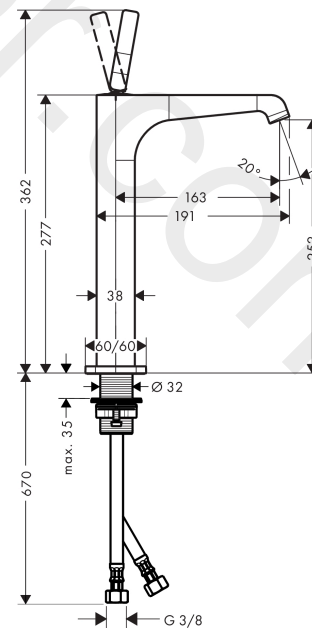

AXOR Citterio E
Single lever basin mixer 250 with pin handle for wash bowls with waste set
 Finish: **Matt Black** Article Number: **36104670**

product features

- consists of: single lever basin mixer, waste set
- ComfortZone 250
- projection: 163 mm
- spout height: 252 mm
- handle variant: pin handle
- spray type: laminar spray
- maximum flow rate at 3 bar: 5 l/min
- ceramic cartridge
- suitable for continuous flow water heaters
- non-closing waste set
- connection type: G 3/8 connections
- connection dimension: DN15
- EU taxonomy: max. 6 l/min - Substantial Contribution (SC)
- WRAS 2110072
- WRAS 2110072 - Approval letter

Article Details

Price excl. VAT

898,30 £

Technology

Product image

Scale drawing

AXOR Citterio E
Single lever basin mixer 250 with pin handle for wash bowls with waste set
 Finish: **Matt Black** Article Number: **36104670**

Spare part list

Year of production: >07/22

Pos.		Article Number	Price	PU
1	escutcheon	92188670	£ 96,00	1
2	O-ring 30x1,5	98433000	£ 3,30	1
3	handle	92189670	-	1
4	hollow set screw M6x6	97660000	£ 3,30	1
5	nut	95667000	£ 25,00	1
6	cartridge, assy	96339000	£ 79,00	1
7	O-ring 21,95x1,78	95169000	£ 3,30	1
8	adapter for cartridge	95289000	£ 25,00	1
9	O-ring 26x2	98147000	£ 3,30	1
10	aerator laminar M16,5x1 (5 l/min)	95382000	£ 43,00	1
11	special tool	98987000	£ 9,00	1
12	escutcheon	92190670	£ 96,00	1
13	fixing set (Ø 32)	13961000	£ 25,00	1
14	lever collar	97548000	£ 3,30	1
15	connection hose 900 mm M8x0,75 G3/8	96316000	£ 43,00	1
16	O-ring 7x1,5	98422000	£ 3,30	1
17	sealing set	95581000	£ 6,10	1
a	waste	50001000	£ 71,00	1
b	fixation extension 35 mm	13898000	£ 79,00	1
c	plug	92313000	£ 9,00	1