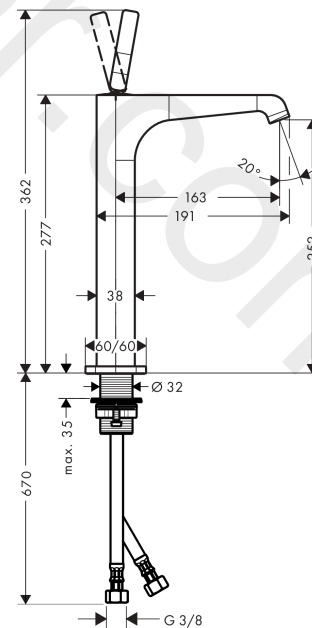

AXOR Citterio E

Single lever basin mixer 250 with pin handle for wash bowls with waste set

Finish: **Brushed Black Chrome** Article Number: **36104340**

product features

- consists of: single lever basin mixer, waste set
- ComfortZone 250
- projection: 163 mm
- spout height: 252 mm
- handle variant: pin handle
- spray type: laminar spray
- maximum flow rate at 3 bar: 5 l/min
- ceramic cartridge
- suitable for continuous flow water heaters
- non-closing waste set
- connection type: G 3/8 connections
- connection dimension: DN15
- EU taxonomy: max. 6 l/min - Substantial Contribution (SC)
- WRAS 2110072
- WRAS 2110072 - Approval letter

Article Details

Price excl. VAT

962,50 £

Technology

Product image

Scale drawing

AXOR Citterio E
Single lever basin mixer 250 with pin handle for wash bowls with waste set
 Finish: **Brushed Black Chrome** Article Number: **36104340**

AXOR Citterio E
Single lever basin mixer 250 with pin handle for wash bowls with waste set
 Finish: **Brushed Black Chrome** Article Number: **36104340**

Spare part list

Year of production: >11/16

Pos.		Article Number	Price	PU
1	escutcheon	92188340	£ 96,00	1
2	O-ring 30x1,5	98433000	£ 3,30	1
3	handle	92189340	£ 76,00	1
4	hollow set screw M6x6	97660000	£ 3,30	1
5	nut	95667000	£ 25,00	1
6	cartridge, assy	96339000	£ 79,00	1
7	O-ring 21,95x1,78	95169000	£ 3,30	1
8	adapter for cartridge	95289000	£ 25,00	1
9	O-ring 26x2	98147000	£ 3,30	1
10	aerator laminar M16,5x1 (5 l/min)	95382000	£ 43,00	1
11	special tool	98987000	£ 9,00	1
12	escutcheon	92190340	£ 96,00	1
13	fixing set (Ø 32)	13961000	£ 25,00	1
14	lever collar	97548000	£ 3,30	1
15	connection hose 900 mm M8x0,75 G3/8	96316000	£ 43,00	1
16	O-ring 7x1,5	98422000	£ 3,30	1
17	sealing set	95581000	£ 6,10	1
a	waste	50001340	£ 106,56	1
b	fixation extension 35 mm	13898000	£ 79,00	1
c	plug	92313000	£ 9,00	1