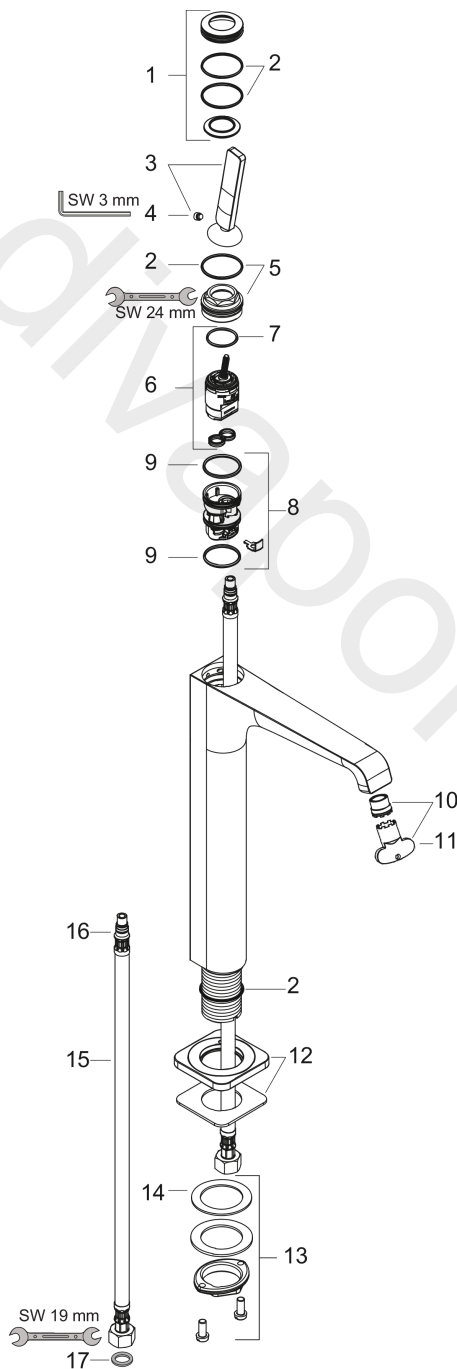

AXOR Citterio E

Single lever basin mixer 250 with pin handle for wash bowls with waste set

Finish: **Brushed Black Chrome** Article Number: **36104340**

product features

- consists of: single lever basin mixer, waste set
- ComfortZone 250
- projection: 163 mm
- spout height: 252 mm
- handle variant: pin handle
- spray type: laminar spray
- maximum flow rate at 3 bar: 5 l/min
- ceramic cartridge
- suitable for continuous flow water heaters
- non-closing waste set
- connection type: G 3/8 connections
- connection dimension: DN15
- EU taxonomy: max. 6 l/min - Substantial Contribution (SC)
- WRAS 2110072
- WRAS 2110072 - Approval letter

Flowchart

AXOR Citterio E
Single lever basin mixer 250 with pin handle for wash bowls with waste set
 Finish: **Brushed Black Chrome** Article Number: **36104340**

Exploded Drawing

Year of production: >11/16

AXOR Citterio E
Single lever basin mixer 250 with pin handle for wash bowls with waste set
 Finish: **Brushed Black Chrome** Article Number: **36104340**

Spare part list

Year of production: >11/16

Pos.		Article Number	Price	PU
1	escutcheon	92188340	£ 96,00	1
2	O-ring 30x1,5	98433000	£ 3,30	1
3	handle	92189340	£ 76,00	1
4	hollow set screw M6x6	97660000	£ 3,30	1
5	nut	95667000	£ 25,00	1
6	cartridge, assy	96339000	£ 79,00	1
7	O-ring 21,95x1,78	95169000	£ 3,30	1
8	adapter for cartridge	95289000	£ 25,00	1
9	O-ring 26x2	98147000	£ 3,30	1
10	aerator laminar M16,5x1 (5 l/min)	95382000	£ 43,00	1
11	special tool	98987000	£ 9,00	1
12	escutcheon	92190340	£ 96,00	1
13	fixing set (Ø 32)	13961000	£ 25,00	1
14	lever collar	97548000	£ 3,30	1
15	connection hose 900 mm M8x0,75 G3/8	96316000	£ 43,00	1
16	O-ring 7x1,5	98422000	£ 3,30	1
17	sealing set	95581000	£ 6,10	1
a	waste	50001340	£ 106,56	1
b	fixation extension 35 mm	13898000	£ 79,00	1
c	plug	92313000	£ 9,00	1