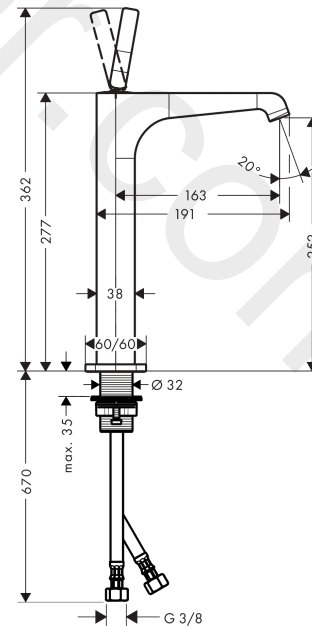

AXOR Citterio E

Single lever basin mixer 250 with pin handle for wash bowls with waste set

Finish: Polished Black Chrome Article Number: 36104330

product features

- consists of: single lever basin mixer, waste set
- ComfortZone 250
- projection: 163 mm
- spout height: 252 mm
- handle variant: pin handle
- spray type: laminar spray
- maximum flow rate at 3 bar: 5 l/min
- ceramic cartridge
- suitable for continuous flow water heaters
- non-closing waste set
- connection type: G 3/8 connections
- connection dimension: DN15
- EU taxonomy: max. 6 l/min - Substantial Contribution (SC)
- WRAS 2110072
- WRAS 2110072 - Approval letter

Article Details

Price excl. VAT

962,50 £

Technology

Product image

Scale drawing

AXOR Citterio E
Single lever basin mixer 250 with pin handle for wash bowls with waste set
 Finish: **Polished Black Chrome** Article Number: **36104330**

AXOR Citterio E
Single lever basin mixer 250 with pin handle for wash bowls with waste set
 Finish: **Polished Black Chrome** Article Number: **36104330**

Spare part list

Year of production: >11/16

Pos.		Article Number	Price	PU
1	escutcheon	92188330	£ 96,00	1
2	O-ring 30x1,5	98433000	£ 3,30	1
3	handle	92189330	£ 76,00	1
4	hollow set screw M6x6	97660000	£ 3,30	1
5	nut	95667000	£ 25,00	1
6	cartridge, assy	96339000	£ 79,00	1
7	O-ring 21,95x1,78	95169000	£ 3,30	1
8	adapter for cartridge	95289000	£ 25,00	1
9	O-ring 26x2	98147000	£ 3,30	1
10	aerator laminar M16,5x1 (5 l/min)	95382000	£ 43,00	1
11	special tool	98987000	£ 9,00	1
12	escutcheon	92190330	£ 96,00	1
13	fixing set (Ø 32)	13961000	£ 25,00	1
14	lever collar	97548000	£ 3,30	1
15	connection hose 900 mm M8x0,75 G3/8	96316000	£ 43,00	1
16	O-ring 7x1,5	98422000	£ 3,30	1
17	sealing set	95581000	£ 6,10	1
a	waste	50001330	£ 106,56	1
b	fixation extension 35 mm	13898000	£ 79,00	1
c	plug	92313000	£ 9,00	1