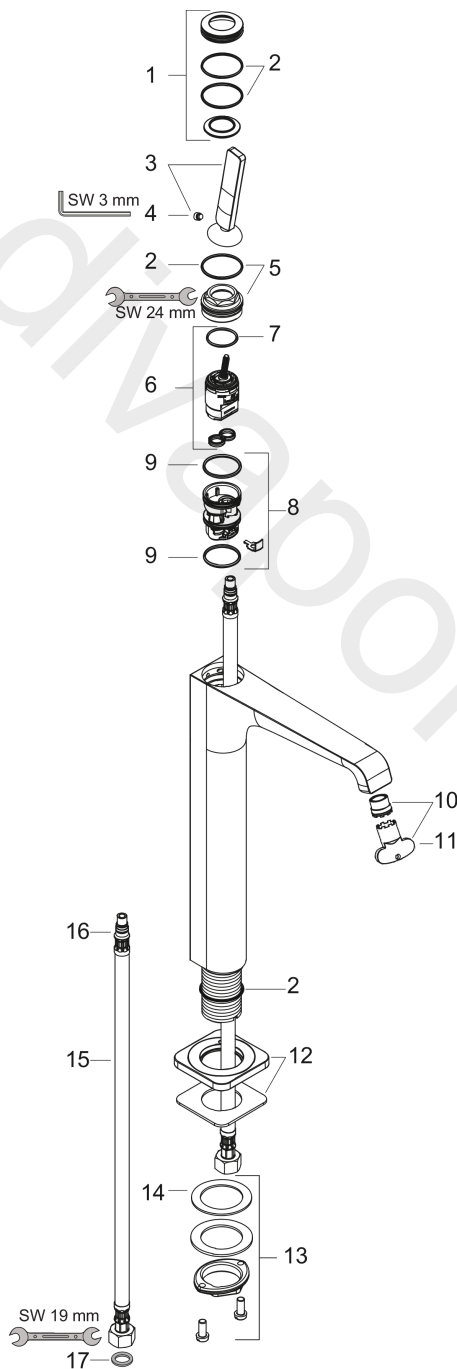

AXOR Citterio E

Single lever basin mixer 250 with pin handle for wash bowls with waste set

Finish: Polished Black Chrome Article Number: 36104330

product features

- consists of: single lever basin mixer, waste set
- ComfortZone 250
- projection: 163 mm
- spout height: 252 mm
- handle variant: pin handle
- spray type: laminar spray
- maximum flow rate at 3 bar: 5 l/min
- ceramic cartridge
- suitable for continuous flow water heaters
- non-closing waste set
- connection type: G 3/8 connections
- connection dimension: DN15
- EU taxonomy: max. 6 l/min - Substantial Contribution (SC)
- WRAS 2110072
- WRAS 2110072 - Approval letter

Flowchart

AXOR Citterio E
Single lever basin mixer 250 with pin handle for wash bowls with waste set
 Finish: **Polished Black Chrome** Article Number: **36104330**

Exploded Drawing

Year of production: >11/16

AXOR Citterio E
Single lever basin mixer 250 with pin handle for wash bowls with waste set
 Finish: **Polished Black Chrome** Article Number: **36104330**

Spare part list

Year of production: >11/16

Pos.		Article Number	Price	PU
1	escutcheon	92188330	£ 96,00	1
2	O-ring 30x1,5	98433000	£ 3,30	1
3	handle	92189330	£ 76,00	1
4	hollow set screw M6x6	97660000	£ 3,30	1
5	nut	95667000	£ 25,00	1
6	cartridge, assy	96339000	£ 79,00	1
7	O-ring 21,95x1,78	95169000	£ 3,30	1
8	adapter for cartridge	95289000	£ 25,00	1
9	O-ring 26x2	98147000	£ 3,30	1
10	aerator laminar M16,5x1 (5 l/min)	95382000	£ 43,00	1
11	special tool	98987000	£ 9,00	1
12	escutcheon	92190330	£ 96,00	1
13	fixing set (Ø 32)	13961000	£ 25,00	1
14	lever collar	97548000	£ 3,30	1
15	connection hose 900 mm M8x0,75 G3/8	96316000	£ 43,00	1
16	O-ring 7x1,5	98422000	£ 3,30	1
17	sealing set	95581000	£ 6,10	1
a	waste	50001330	£ 106,56	1
b	fixation extension 35 mm	13898000	£ 79,00	1
c	plug	92313000	£ 9,00	1