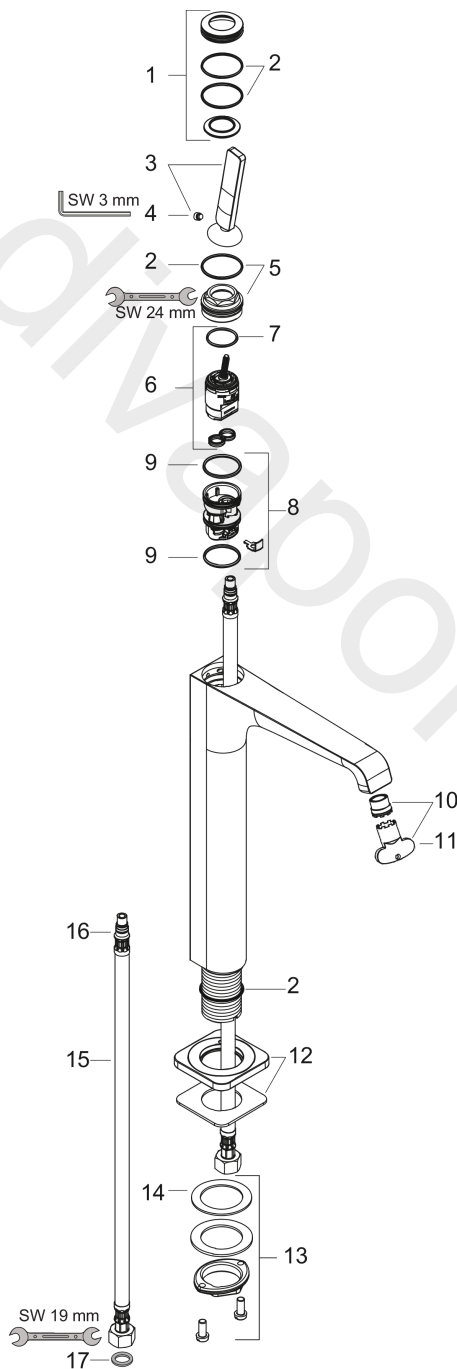

AXOR Citterio E
Single lever basin mixer 250 with pin handle for wash bowls with waste set
 Finish: **Brushed Red Gold** Article Number: **36104310**

product features

- consists of: single lever basin mixer, waste set
- ComfortZone 250
- projection: 163 mm
- spout height: 252 mm
- handle variant: pin handle
- spray type: laminar spray
- maximum flow rate at 3 bar: 5 l/min
- ceramic cartridge
- suitable for continuous flow water heaters
- non-closing waste set
- connection type: G 3/8 connections
- connection dimension: DN15
- EU taxonomy: max. 6 l/min - Substantial Contribution (SC)
- WRAS 2110072
- WRAS 2110072 - Approval letter

Flowchart

AXOR Citterio E
Single lever basin mixer 250 with pin handle for wash bowls with waste set
 Finish: **Brushed Red Gold** Article Number: **36104310**

Exploded Drawing

Year of production: >11/16

AXOR Citterio E
Single lever basin mixer 250 with pin handle for wash bowls with waste set
 Finish: **Brushed Red Gold** Article Number: **36104310**

Spare part list

Year of production: >11/16

Pos.		Article Number	Price	PU
1	escutcheon	92188310	£ 96,00	1
2	O-ring 30x1,5	98433000	£ 3,30	1
3	handle	92189310	£ 76,00	1
4	hollow set screw M6x6	97660000	£ 3,30	1
5	nut	95667000	£ 25,00	1
6	cartridge, assy	96339000	£ 79,00	1
7	O-ring 21,95x1,78	95169000	£ 3,30	1
8	adapter for cartridge	95289000	£ 25,00	1
9	O-ring 26x2	98147000	£ 3,30	1
10	aerator laminar M16,5x1 (5 l/min)	95382000	£ 43,00	1
11	special tool	98987000	£ 9,00	1
12	escutcheon	92190310	£ 96,00	1
13	fixing set (Ø 32)	13961000	£ 25,00	1
14	lever collar	97548000	£ 3,30	1
15	connection hose 900 mm M8x0,75 G3/8	96316000	£ 43,00	1
16	O-ring 7x1,5	98422000	£ 3,30	1
17	sealing set	95581000	£ 6,10	1
a	waste	50001310	£ 106,56	1
b	fixation extension 35 mm	13898000	£ 79,00	1
c	plug	92313000	£ 9,00	1