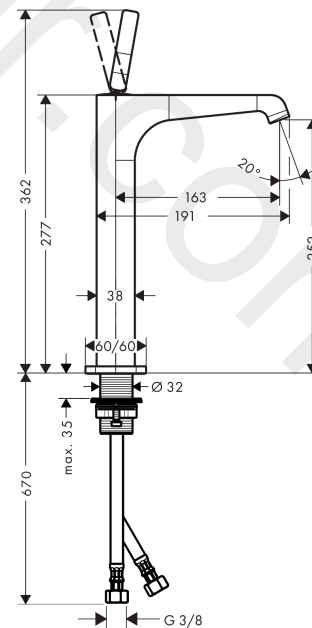

AXOR Citterio E
Single lever basin mixer 250 with pin handle for wash bowls with waste set
 Finish: **Brushed Red Gold** Article Number: **36104310**

product features

- consists of: single lever basin mixer, waste set
- ComfortZone 250
- projection: 163 mm
- spout height: 252 mm
- handle variant: pin handle
- spray type: laminar spray
- maximum flow rate at 3 bar: 5 l/min
- ceramic cartridge
- suitable for continuous flow water heaters
- non-closing waste set
- connection type: G 3/8 connections
- connection dimension: DN15
- EU taxonomy: max. 6 l/min - Substantial Contribution (SC)
- WRAS 2110072
- WRAS 2110072 - Approval letter

Article Details

Price excl. VAT 962,50 £

Technology

Product image

Scale drawing

AXOR Citterio E
Single lever basin mixer 250 with pin handle for wash bowls with waste set
 Finish: **Brushed Red Gold** Article Number: **36104310**

AXOR Citterio E
Single lever basin mixer 250 with pin handle for wash bowls with waste set
 Finish: **Brushed Red Gold** Article Number: **36104310**

Spare part list

Year of production: >11/16

Pos.		Article Number	Price	PU
1	escutcheon	92188310	£ 96,00	1
2	O-ring 30x1,5	98433000	£ 3,30	1
3	handle	92189310	£ 76,00	1
4	hollow set screw M6x6	97660000	£ 3,30	1
5	nut	95667000	£ 25,00	1
6	cartridge, assy	96339000	£ 79,00	1
7	O-ring 21,95x1,78	95169000	£ 3,30	1
8	adapter for cartridge	95289000	£ 25,00	1
9	O-ring 26x2	98147000	£ 3,30	1
10	aerator laminar M16,5x1 (5 l/min)	95382000	£ 43,00	1
11	special tool	98987000	£ 9,00	1
12	escutcheon	92190310	£ 96,00	1
13	fixing set (Ø 32)	13961000	£ 25,00	1
14	lever collar	97548000	£ 3,30	1
15	connection hose 900 mm M8x0,75 G3/8	96316000	£ 43,00	1
16	O-ring 7x1,5	98422000	£ 3,30	1
17	sealing set	95581000	£ 6,10	1
a	waste	50001310	£ 106,56	1
b	fixation extension 35 mm	13898000	£ 79,00	1
c	plug	92313000	£ 9,00	1