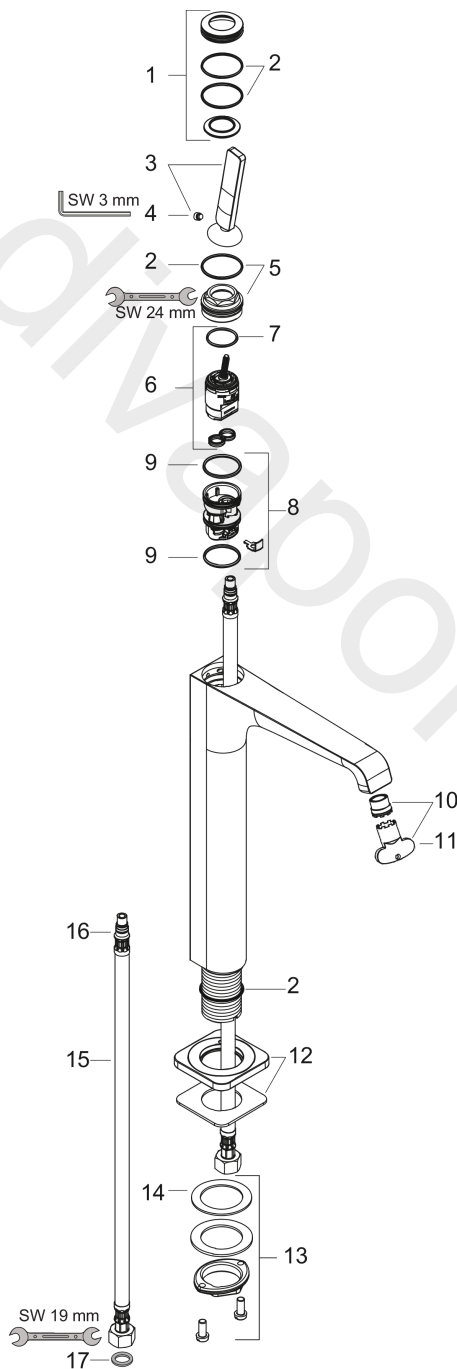

AXOR Citterio E
Single lever basin mixer 250 with pin handle for wash bowls with waste set
 Finish: **Polished Red Gold** Article Number: **36104300**

product features

- consists of: single lever basin mixer, waste set
- ComfortZone 250
- projection: 163 mm
- spout height: 252 mm
- handle variant: pin handle
- spray type: laminar spray
- maximum flow rate at 3 bar: 5 l/min
- ceramic cartridge
- suitable for continuous flow water heaters
- non-closing waste set
- connection type: G 3/8 connections
- connection dimension: DN15
- EU taxonomy: max. 6 l/min - Substantial Contribution (SC)
- WRAS 2110072
- WRAS 2110072 - Approval letter

Flowchart

AXOR Citterio E
Single lever basin mixer 250 with pin handle for wash bowls with waste set
 Finish: **Polished Red Gold** Article Number: **36104300**

Exploded Drawing

Year of production: >11/16

AXOR Citterio E
Single lever basin mixer 250 with pin handle for wash bowls with waste set
 Finish: **Polished Red Gold** Article Number: **36104300**

Spare part list

Year of production: >11/16

Pos.		Article Number	Price	PU
1	escutcheon	92188300	£ 96,00	1
2	O-ring 30x1,5	98433000	£ 3,30	1
3	handle	92189300	£ 76,00	1
4	hollow set screw M6x6	97660000	£ 3,30	1
5	nut	95667000	£ 25,00	1
6	cartridge, assy	96339000	£ 79,00	1
7	O-ring 21,95x1,78	95169000	£ 3,30	1
8	adapter for cartridge	95289000	£ 25,00	1
9	O-ring 26x2	98147000	£ 3,30	1
10	aerator laminar M16,5x1 (5 l/min)	95382000	£ 43,00	1
11	special tool	98987000	£ 9,00	1
12	escutcheon	92190300	£ 96,00	1
13	fixing set (Ø 32)	13961000	£ 25,00	1
14	lever collar	97548000	£ 3,30	1
15	connection hose 900 mm M8x0,75 G3/8	96316000	£ 43,00	1
16	O-ring 7x1,5	98422000	£ 3,30	1
17	sealing set	95581000	£ 6,10	1
a	waste	50001300	£ 106,56	1
b	fixation extension 35 mm	13898000	£ 79,00	1
c	plug	92313000	£ 9,00	1