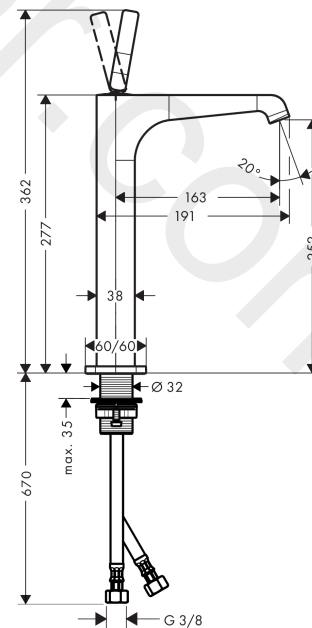

AXOR Citterio E
Single lever basin mixer 250 with pin handle for wash bowls with waste set
 Finish: **Polished Red Gold** Article Number: **36104300**

product features

- consists of: single lever basin mixer, waste set
- ComfortZone 250
- projection: 163 mm
- spout height: 252 mm
- handle variant: pin handle
- spray type: laminar spray
- maximum flow rate at 3 bar: 5 l/min
- ceramic cartridge
- suitable for continuous flow water heaters
- non-closing waste set
- connection type: G 3/8 connections
- connection dimension: DN15
- EU taxonomy: max. 6 l/min - Substantial Contribution (SC)
- WRAS 2110072
- WRAS 2110072 - Approval letter

Article Details

Price excl. VAT 962,50 £

Technology

Product image

Scale drawing

AXOR Citterio E
Single lever basin mixer 250 with pin handle for wash bowls with waste set
 Finish: **Polished Red Gold** Article Number: **36104300**

AXOR Citterio E
Single lever basin mixer 250 with pin handle for wash bowls with waste set
 Finish: **Polished Red Gold** Article Number: **36104300**

Spare part list

Year of production: >11/16

Pos.		Article Number	Price	PU
1	escutcheon	92188300	£ 96,00	1
2	O-ring 30x1,5	98433000	£ 3,30	1
3	handle	92189300	£ 76,00	1
4	hollow set screw M6x6	97660000	£ 3,30	1
5	nut	95667000	£ 25,00	1
6	cartridge, assy	96339000	£ 79,00	1
7	O-ring 21,95x1,78	95169000	£ 3,30	1
8	adapter for cartridge	95289000	£ 25,00	1
9	O-ring 26x2	98147000	£ 3,30	1
10	aerator laminar M16,5x1 (5 l/min)	95382000	£ 43,00	1
11	special tool	98987000	£ 9,00	1
12	escutcheon	92190300	£ 96,00	1
13	fixing set (Ø 32)	13961000	£ 25,00	1
14	lever collar	97548000	£ 3,30	1
15	connection hose 900 mm M8x0,75 G3/8	96316000	£ 43,00	1
16	O-ring 7x1,5	98422000	£ 3,30	1
17	sealing set	95581000	£ 6,10	1
a	waste	50001300	£ 106,56	1
b	fixation extension 35 mm	13898000	£ 79,00	1
c	plug	92313000	£ 9,00	1