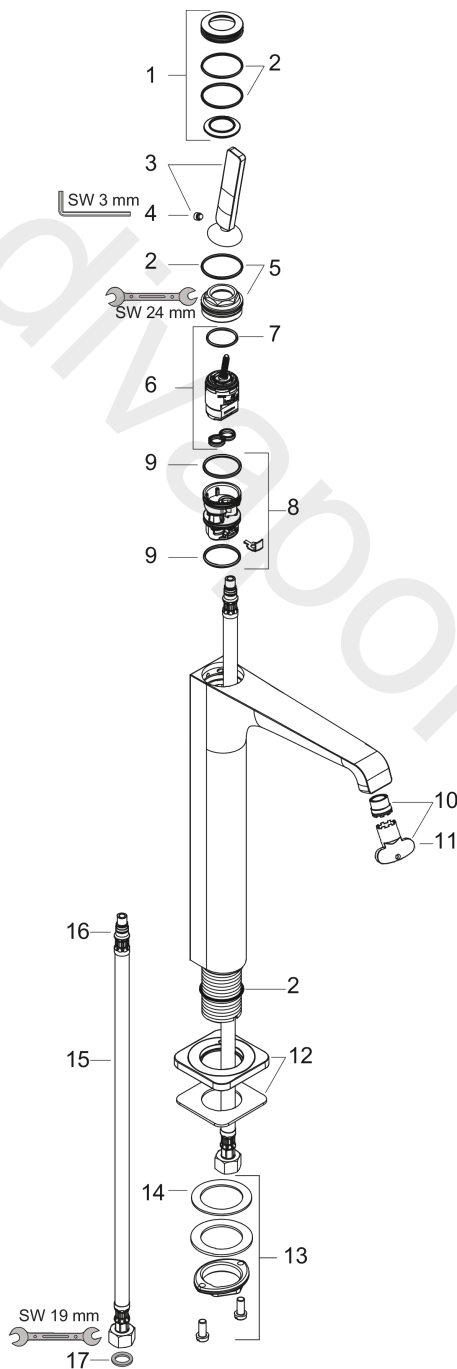

**AXOR Citterio E**  
**Single lever basin mixer 250 with pin handle for wash bowls with waste set**  
 Surfaces: Article Number: **36104260**

## Exploded Drawing

Year of production: **11/16 - 12/19**

## AXOR Citterio E

Single lever basin mixer 250 with pin handle for wash bowls with waste set

Surfaces: Article Number: **36104260**

### Spare part list

Year of production: **11/16 - 12/19**

Pos.		Article Number	Price	PU
1	escutcheon	92188260	£ 96,00	1
2	O-ring 30x1,5	98433000	£ 3,30	1
3	handle	92189260	£ 76,00	1
4	hollow set screw M6x6	97660000	£ 3,30	1
5	nut	95667000	£ 25,00	1
6	cartridge, assy	96339000	£ 79,00	1
7	O-ring 21,95x1,78	95169000	£ 3,30	1
8	adapter for cartridge	95289000	£ 25,00	1
9	O-ring 26x2	98147000	£ 3,30	1
10	aerator laminar M16,5x1 (5 l/min)	95382000	£ 43,00	1
11	special tool	98987000	£ 9,00	1
12	escutcheon	92190260	£ 96,00	1
13	fixing set (Ø 32)	13961000	£ 25,00	1
14	lever collar	97548000	£ 3,30	1
15	connection hose 900 mm M8x0,75 G3/8	96316000	£ 43,00	1
16	O-ring 7x1,5	98422000	£ 3,30	1
17	sealing set	95581000	£ 6,10	1
a	waste	50001260	£ 106,56	1
b	fixation extension 35 mm	13898000	£ 79,00	1
c	plug	92313000	£ 9,00	1