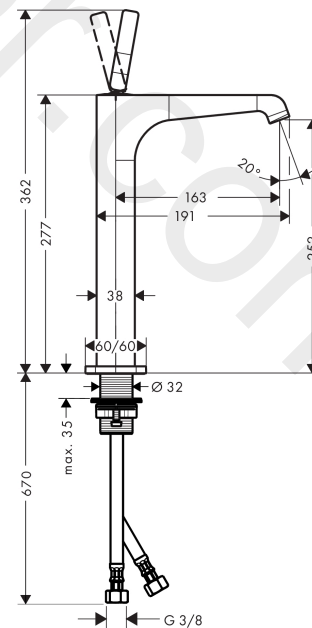

AXOR Citterio E

Single lever basin mixer 250 with pin handle for wash bowls with waste set

Finish: **Brushed Gold Optic** Article Number: **36104250**

product features

- consists of: single lever basin mixer, waste set
- ComfortZone 250
- projection: 163 mm
- spout height: 252 mm
- handle variant: pin handle
- spray type: laminar spray
- maximum flow rate at 3 bar: 5 l/min
- ceramic cartridge
- suitable for continuous flow water heaters
- non-closing waste set
- connection type: G 3/8 connections
- connection dimension: DN15
- EU taxonomy: max. 6 l/min - Substantial Contribution (SC)
- WRAS 2110072
- WRAS 2110072 - Approval letter

Article Details

Price excl. VAT

962,50 £

Technology

Product image

Scale drawing

AXOR Citterio E
Single lever basin mixer 250 with pin handle for wash bowls with waste set
 Finish: **Brushed Gold Optic** Article Number: **36104250**

AXOR Citterio E
Single lever basin mixer 250 with pin handle for wash bowls with waste set
 Finish: **Brushed Gold Optic** Article Number: **36104250**

Spare part list

Year of production: >11/16

Pos.		Article Number	Price	PU
1	escutcheon	92188250	£ 96,00	1
2	O-ring 30x1,5	98433000	£ 3,30	1
3	handle	92189250	£ 76,50	1
4	hollow set screw M6x6	97660000	£ 3,30	1
5	nut	95667000	£ 25,00	1
6	cartridge, assy	96339000	£ 79,00	1
7	O-ring 21,95x1,78	95169000	£ 3,30	1
8	adapter for cartridge	95289000	£ 25,00	1
9	O-ring 26x2	98147000	£ 3,30	1
10	aerator laminar M16,5x1 (5 l/min)	95382000	£ 43,00	1
11	special tool	98987000	£ 9,00	1
12	escutcheon	92190250	£ 96,00	1
13	fixing set (Ø 32)	13961000	£ 25,00	1
14	lever collar	97548000	£ 3,30	1
15	connection hose 900 mm M8x0,75 G3/8	96316000	£ 43,00	1
16	O-ring 7x1,5	98422000	£ 3,30	1
17	sealing set	95581000	£ 6,10	1
a	waste	50001250	£ 106,56	1
b	fixation extension 35 mm	13898000	£ 79,00	1
c	plug	92313000	£ 9,00	1