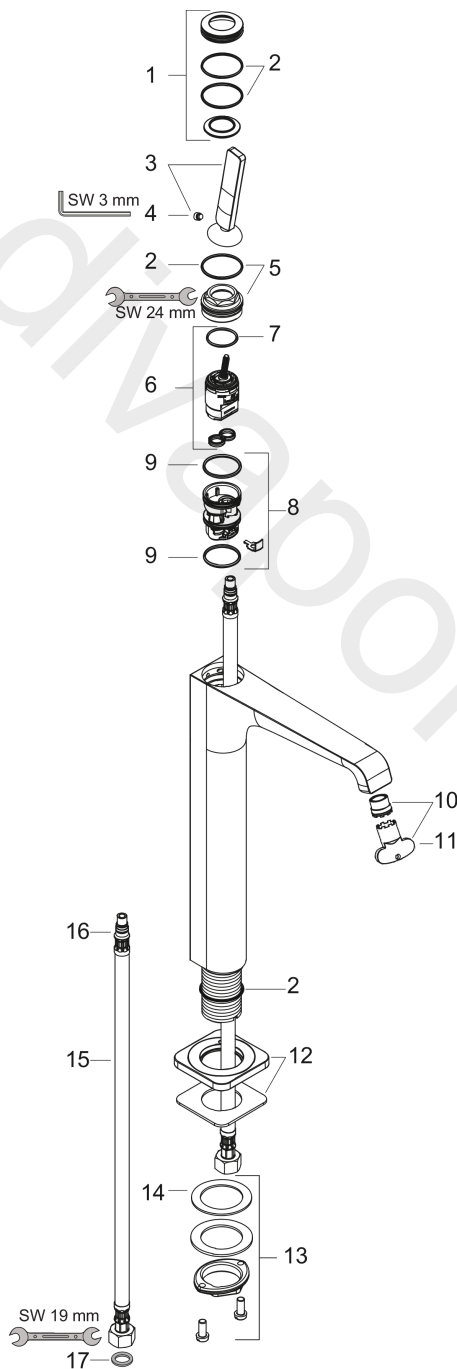

AXOR Citterio E

Single lever basin mixer 250 with pin handle for wash bowls with waste set

Finish: **Brushed Gold Optic** Article Number: **36104250**

product features

- consists of: single lever basin mixer, waste set
- ComfortZone 250
- projection: 163 mm
- spout height: 252 mm
- handle variant: pin handle
- spray type: laminar spray
- maximum flow rate at 3 bar: 5 l/min
- ceramic cartridge
- suitable for continuous flow water heaters
- non-closing waste set
- connection type: G 3/8 connections
- connection dimension: DN15
- EU taxonomy: max. 6 l/min - Substantial Contribution (SC)
- WRAS 2110072
- WRAS 2110072 - Approval letter

Flowchart

AXOR Citterio E
Single lever basin mixer 250 with pin handle for wash bowls with waste set
 Finish: **Brushed Gold Optic** Article Number: **36104250**

Exploded Drawing

Year of production: >11/16

AXOR Citterio E
Single lever basin mixer 250 with pin handle for wash bowls with waste set
 Finish: **Brushed Gold Optic** Article Number: **36104250**

Spare part list

Year of production: >11/16

Pos.		Article Number	Price	PU
1	escutcheon	92188250	£ 96,00	1
2	O-ring 30x1,5	98433000	£ 3,30	1
3	handle	92189250	£ 76,50	1
4	hollow set screw M6x6	97660000	£ 3,30	1
5	nut	95667000	£ 25,00	1
6	cartridge, assy	96339000	£ 79,00	1
7	O-ring 21,95x1,78	95169000	£ 3,30	1
8	adapter for cartridge	95289000	£ 25,00	1
9	O-ring 26x2	98147000	£ 3,30	1
10	aerator laminar M16,5x1 (5 l/min)	95382000	£ 43,00	1
11	special tool	98987000	£ 9,00	1
12	escutcheon	92190250	£ 96,00	1
13	fixing set (Ø 32)	13961000	£ 25,00	1
14	lever collar	97548000	£ 3,30	1
15	connection hose 900 mm M8x0,75 G3/8	96316000	£ 43,00	1
16	O-ring 7x1,5	98422000	£ 3,30	1
17	sealing set	95581000	£ 6,10	1
a	waste	50001250	£ 106,56	1
b	fixation extension 35 mm	13898000	£ 79,00	1
c	plug	92313000	£ 9,00	1