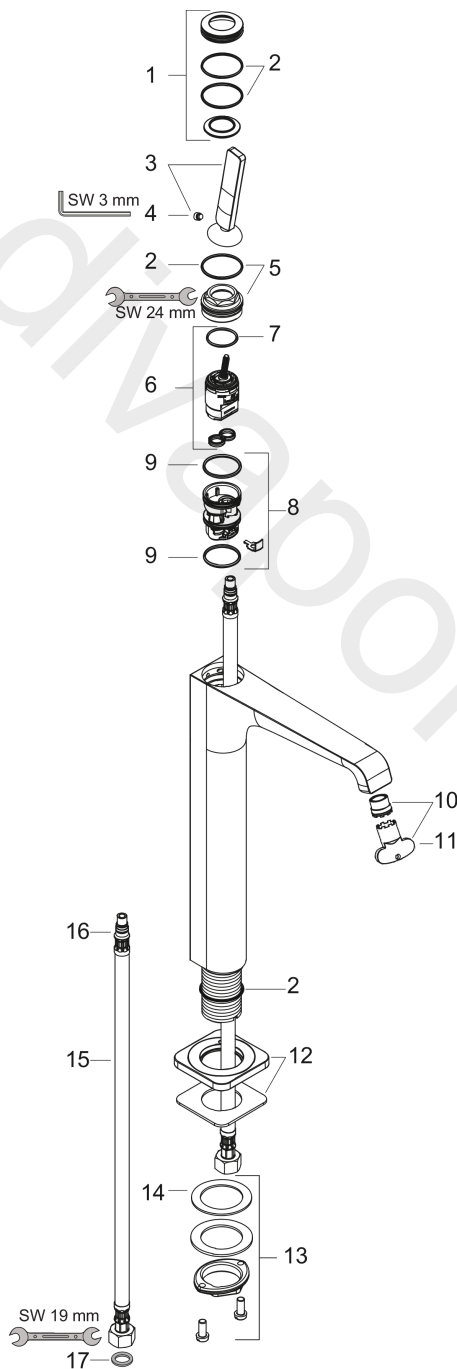

AXOR Citterio E
Single lever basin mixer 250 with pin handle for wash bowls with waste set
 Finish: **Brushed Bronze** Article Number: **36104140**

product features

- consists of: single lever basin mixer, waste set
- ComfortZone 250
- projection: 163 mm
- spout height: 252 mm
- handle variant: pin handle
- spray type: laminar spray
- maximum flow rate at 3 bar: 5 l/min
- ceramic cartridge
- suitable for continuous flow water heaters
- non-closing waste set
- connection type: G 3/8 connections
- connection dimension: DN15
- EU taxonomy: max. 6 l/min - Substantial Contribution (SC)
- WRAS 2110072
- WRAS 2110072 - Approval letter

Flowchart

AXOR Citterio E
Single lever basin mixer 250 with pin handle for wash bowls with waste set
 Finish: **Brushed Bronze** Article Number: **36104140**

Exploded Drawing

Year of production: >11/16

AXOR Citterio E
Single lever basin mixer 250 with pin handle for wash bowls with waste set
 Finish: **Brushed Bronze** Article Number: **36104140**

Spare part list

Year of production: >11/16

Pos.		Article Number	Price	PU
1	escutcheon	92188140	£ 96,00	1
2	O-ring 30x1,5	98433000	£ 3,30	1
3	handle	92189140	£ 76,00	1
4	hollow set screw M6x6	97660000	£ 3,30	1
5	nut	95667000	£ 25,00	1
6	cartridge, assy	96339000	£ 79,00	1
7	O-ring 21,95x1,78	95169000	£ 3,30	1
8	adapter for cartridge	95289000	£ 25,00	1
9	O-ring 26x2	98147000	£ 3,30	1
10	aerator laminar M16,5x1 (5 l/min)	95382000	£ 43,00	1
11	special tool	98987000	£ 9,00	1
12	escutcheon	92190140	£ 96,00	1
13	fixing set (Ø 32)	13961000	£ 25,00	1
14	lever collar	97548000	£ 3,30	1
15	connection hose 900 mm M8x0,75 G3/8	96316000	£ 43,00	1
16	O-ring 7x1,5	98422000	£ 3,30	1
17	sealing set	95581000	£ 6,10	1
a	waste	50001140	£ 106,56	1
b	fixation extension 35 mm	13898000	£ 79,00	1
c	plug	92313000	£ 9,00	1