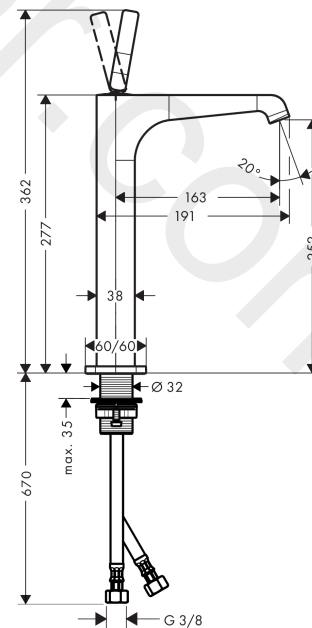

AXOR Citterio E
Single lever basin mixer 250 with pin handle for wash bowls with waste set
 Finish: **Brushed Bronze** Article Number: **36104140**

product features

- consists of: single lever basin mixer, waste set
- ComfortZone 250
- projection: 163 mm
- spout height: 252 mm
- handle variant: pin handle
- spray type: laminar spray
- maximum flow rate at 3 bar: 5 l/min
- ceramic cartridge
- suitable for continuous flow water heaters
- non-closing waste set
- connection type: G 3/8 connections
- connection dimension: DN15
- EU taxonomy: max. 6 l/min - Substantial Contribution (SC)
- WRAS 2110072
- WRAS 2110072 - Approval letter

Article Details

Price excl. VAT 962,50 £

Technology

Product image

Scale drawing

AXOR Citterio E
Single lever basin mixer 250 with pin handle for wash bowls with waste set
 Finish: **Brushed Bronze** Article Number: **36104140**

Spare part list

Year of production: >11/16

Pos.		Article Number	Price	PU
1	escutcheon	92188140	£ 96,00	1
2	O-ring 30x1,5	98433000	£ 3,30	1
3	handle	92189140	£ 76,00	1
4	hollow set screw M6x6	97660000	£ 3,30	1
5	nut	95667000	£ 25,00	1
6	cartridge, assy	96339000	£ 79,00	1
7	O-ring 21,95x1,78	95169000	£ 3,30	1
8	adapter for cartridge	95289000	£ 25,00	1
9	O-ring 26x2	98147000	£ 3,30	1
10	aerator laminar M16,5x1 (5 l/min)	95382000	£ 43,00	1
11	special tool	98987000	£ 9,00	1
12	escutcheon	92190140	£ 96,00	1
13	fixing set (Ø 32)	13961000	£ 25,00	1
14	lever collar	97548000	£ 3,30	1
15	connection hose 900 mm M8x0,75 G3/8	96316000	£ 43,00	1
16	O-ring 7x1,5	98422000	£ 3,30	1
17	sealing set	95581000	£ 6,10	1
a	waste	50001140	£ 106,56	1
b	fixation extension 35 mm	13898000	£ 79,00	1
c	plug	92313000	£ 9,00	1