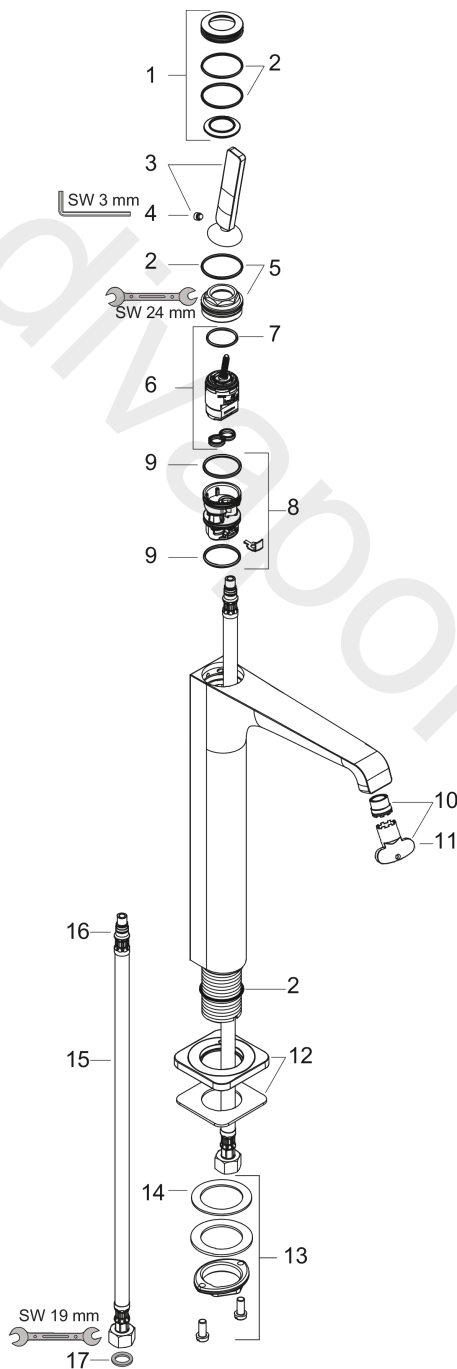

AXOR Citterio E
Single lever basin mixer 250 with pin handle for wash bowls with waste set
 Surfaces: Article Number: **36104130**

Exploded Drawing

Year of production: **11/16 - 12/19**

AXOR Citterio E

Single lever basin mixer 250 with pin handle for wash bowls with waste set

Surfaces: Article Number: **36104130**

Spare part list

Year of production: **11/16 - 12/19**

Pos.		Article Number	Price	PU
1	escutcheon	92188130	£ 96,00	1
2	O-ring 30x1,5	98433000	£ 3,30	1
3	handle	92189130	£ 76,50	1
4	hollow set screw M6x6	97660000	£ 3,30	1
5	nut	95667000	£ 25,00	1
6	cartridge, assy	96339000	£ 79,00	1
7	O-ring 21,95x1,78	95169000	£ 3,30	1
8	adapter for cartridge	95289000	£ 25,00	1
9	O-ring 26x2	98147000	£ 3,30	1
10	aerator laminar M16,5x1 (5 l/min)	95382000	£ 43,00	1
11	special tool	98987000	£ 9,00	1
12	escutcheon	92190130	£ 96,00	1
13	fixing set (Ø 32)	13961000	£ 25,00	1
14	lever collar	97548000	£ 3,30	1
15	connection hose 900 mm M8x0,75 G3/8	96316000	£ 43,00	1
16	O-ring 7x1,5	98422000	£ 3,30	1
17	sealing set	95581000	£ 6,10	1
a	waste	50001130	£ 106,56	1
b	fixation extension 35 mm	13898000	£ 79,00	1
c	plug	92313000	£ 9,00	1