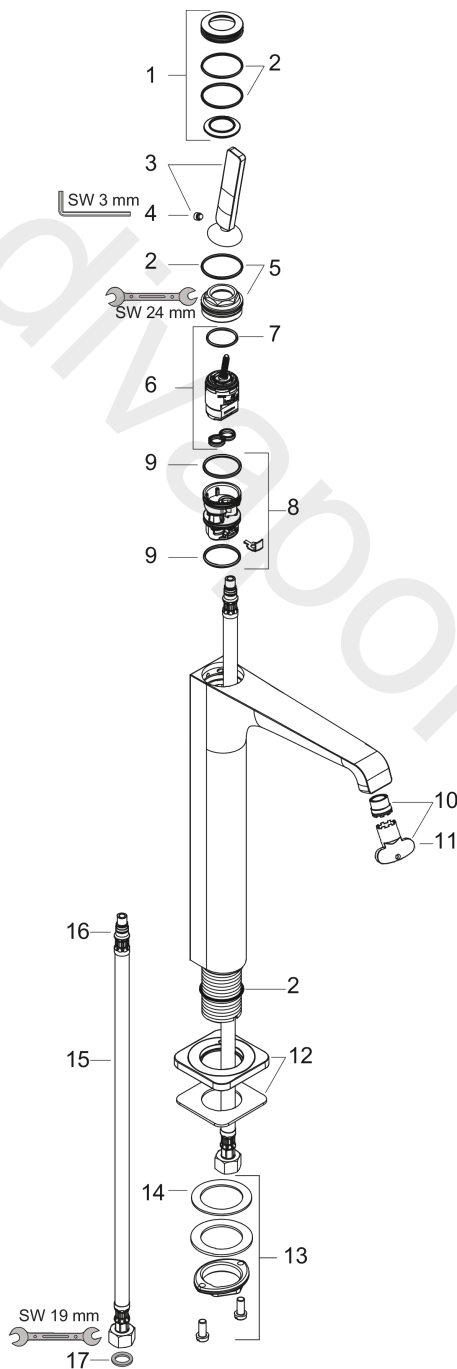

AXOR Citterio E
Single lever basin mixer 250 with pin handle for wash bowls with waste set
 Surfaces: Article Number: **36104020**

Exploded Drawing

Year of production: **11/16 - 12/19**

AXOR Citterio E

Single lever basin mixer 250 with pin handle for wash bowls with waste set

Surfaces: Article Number: **36104020**

Spare part list

Year of production: **11/16 - 12/19**

Pos.		Article Number	Price	PU
1	escutcheon	92188020	£ 96,00	1
2	O-ring 30x1,5	98433000	£ 3,30	1
3	handle	92189020	£ 76,50	1
4	hollow set screw M6x6	97660000	£ 3,30	1
5	nut	95667000	£ 25,00	1
6	cartridge, assy	96339000	£ 79,00	1
7	O-ring 21,95x1,78	95169000	£ 3,30	1
8	adapter for cartridge	95289000	£ 25,00	1
9	O-ring 26x2	98147000	£ 3,30	1
10	aerator laminar M16,5x1 (5 l/min)	95382000	£ 43,00	1
11	special tool	98987000	£ 9,00	1
12	escutcheon	92190020	£ 96,00	1
13	fixing set (Ø 32)	13961000	£ 25,00	1
14	lever collar	97548000	£ 3,30	1
15	connection hose 900 mm M8x0,75 G3/8	96316000	£ 43,00	1
16	O-ring 7x1,5	98422000	£ 3,30	1
17	sealing set	95581000	£ 6,10	1
a	waste	50001020	£ 106,56	1
b	fixation extension 35 mm	13898000	£ 79,00	1
c	plug	92313000	£ 9,00	1