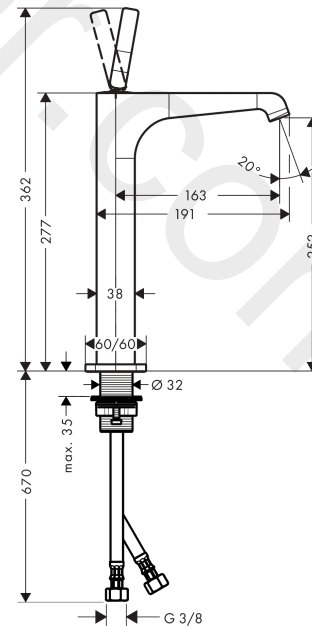

AXOR Citterio E

Single lever basin mixer 250 with pin handle for wash bowls with waste set

Finish: **Chrome** Article Number: **36104000**

product features

- consists of: single lever basin mixer, waste set
- ComfortZone 250
- projection: 163 mm
- spout height: 252 mm
- handle variant: pin handle
- spray type: laminar spray
- maximum flow rate at 3 bar: 5 l/min
- ceramic cartridge
- suitable for continuous flow water heaters
- non-closing waste set
- connection type: G 3/8 connections
- connection dimension: DN15
- EU taxonomy: max. 6 l/min - Substantial Contribution (SC)
- WRAS 2110072
- WRAS 2110072 - Approval letter

Article Details

Price excl. VAT

641,67 £

Technology

Product image

Scale drawing

AXOR Citterio E
Single lever basin mixer 250 with pin handle for wash bowls with waste set
 Finish: **Chrome** Article Number: **36104000**

Flowchart

AXOR Citterio E
Single lever basin mixer 250 with pin handle for wash bowls with waste set
 Finish: **Chrome** Article Number: **36104000**

Exploded Drawing

Year of production: >11/14

AXOR Citterio E
Single lever basin mixer 250 with pin handle for wash bowls with waste set
 Finish: **Chrome** Article Number: **36104000**

Spare part list

Year of production: >11/14

Pos.		Article Number	Price	PU
1	escutcheon	92188000	£ 64,00	1
2	O-ring 30x1,5	98433000	£ 3,30	1
3	handle	92189000	£ 51,00	1
4	hollow set screw M6x6	97660000	£ 3,30	1
5	nut	95667000	£ 25,00	1
6	cartridge, assy	96339000	£ 79,00	1
7	O-ring 21,95x1,78	95169000	£ 3,30	1
8	adapter for cartridge	95289000	£ 25,00	1
9	O-ring 26x2	98147000	£ 3,30	1
10	aerator laminar M16,5x1 (5 l/min)	95382000	£ 43,00	1
11	special tool	98987000	£ 9,00	1
12	escutcheon	92190000	£ 64,00	1
13	fixing set (Ø 32)	13961000	£ 25,00	1
14	lever collar	97548000	£ 3,30	1
15	connection hose 900 mm M8x0,75 G3/8	96316000	£ 43,00	1
16	O-ring 7x1,5	98422000	£ 3,30	1
17	sealing set	95581000	£ 6,10	1
a	waste	50001000	£ 71,00	1
b	fixation extension 35 mm	13898000	£ 79,00	1
c	plug	92313000	£ 9,00	1