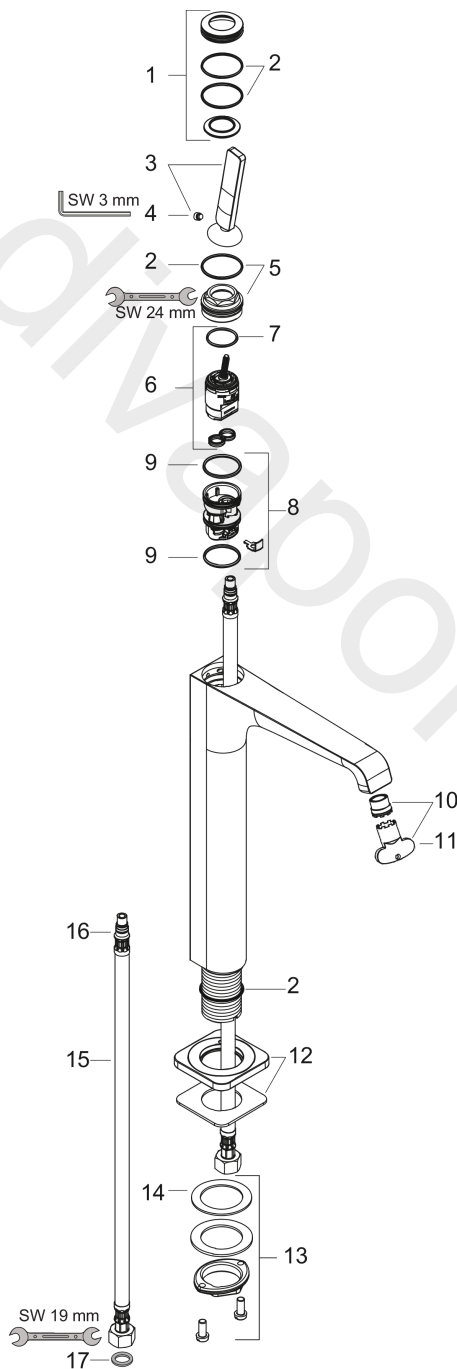

AXOR Citterio E

Single lever basin mixer 250 with pin handle for wash bowls with waste set

Finish: **Chrome** Article Number: **36104000**

product features

- consists of: single lever basin mixer, waste set
- ComfortZone 250
- projection: 163 mm
- spout height: 252 mm
- handle variant: pin handle
- spray type: laminar spray
- maximum flow rate at 3 bar: 5 l/min
- ceramic cartridge
- suitable for continuous flow water heaters
- non-closing waste set
- connection type: G 3/8 connections
- connection dimension: DN15
- EU taxonomy: max. 6 l/min - Substantial Contribution (SC)
- WRAS 2110072
- WRAS 2110072 - Approval letter

Article Details

Price excl. VAT

641,67 £

Technology

Product image

Scale drawing

AXOR Citterio E
Single lever basin mixer 250 with pin handle for wash bowls with waste set
 Finish: **Chrome** Article Number: **36104000**

Flowchart

AXOR Citterio E
Single lever basin mixer 250 with pin handle for wash bowls with waste set
 Finish: **Chrome** Article Number: **36104000**

Exploded Drawing

Year of production: >11/14

AXOR Citterio E
Single lever basin mixer 250 with pin handle for wash bowls with waste set
 Finish: **Chrome** Article Number: **36104000**

Spare part list

Year of production: >11/14

Pos.		Article Number	Price	PU
1	escutcheon	92188000	£ 64,00	1
2	O-ring 30x1,5	98433000	£ 3,30	1
3	handle	92189000	£ 51,00	1
4	hollow set screw M6x6	97660000	£ 3,30	1
5	nut	95667000	£ 25,00	1
6	cartridge, assy	96339000	£ 79,00	1
7	O-ring 21,95x1,78	95169000	£ 3,30	1
8	adapter for cartridge	95289000	£ 25,00	1
9	O-ring 26x2	98147000	£ 3,30	1
10	aerator laminar M16,5x1 (5 l/min)	95382000	£ 43,00	1
11	special tool	98987000	£ 9,00	1
12	escutcheon	92190000	£ 64,00	1
13	fixing set (Ø 32)	13961000	£ 25,00	1
14	lever collar	97548000	£ 3,30	1
15	connection hose 900 mm M8x0,75 G3/8	96316000	£ 43,00	1
16	O-ring 7x1,5	98422000	£ 3,30	1
17	sealing set	95581000	£ 6,10	1
a	waste	50001000	£ 71,00	1
b	fixation extension 35 mm	13898000	£ 79,00	1
c	plug	92313000	£ 9,00	1