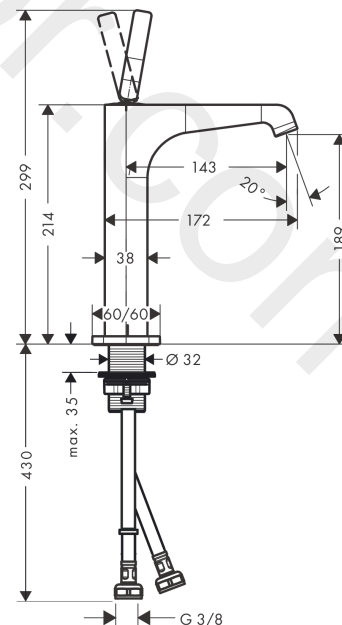

### product features

- consists of: single lever basin mixer, waste set
- ComfortZone 190
- projection: 143 mm
- spout height: 189 mm
- handle variant: pin handle
- spray type: laminar spray
- maximum flow rate at 3 bar: 5 l/min
- ceramic cartridge
- suitable for continuous flow water heaters
- non-closing waste set
- connection type: G 3/8 connections
- connection dimension: DN15
- EU taxonomy: max. 6 l/min - Substantial Contribution (SC)
- WRAS 2110072
- WRAS 2110072 - Approval letter

### Scale drawing

**AXOR Citterio E**  
**Single lever basin mixer 190 with pin handle for wash bowls with waste set**  
 Finish: **Polished Gold Optic** Article Number: **36103990**

### Spare part list

Year of production: >11/16

Pos.		Article Number	Price	PU
1	escutcheon	92188990	£ 96,00	1
2	O-ring 30x1,5	98433000	£ 3,30	1
3	handle	92189990	£ 76,50	1
4	hollow set screw M6x6	97660000	£ 3,30	1
5	nut	95667000	£ 25,00	1
6	cartridge, assy	96339000	£ 79,00	1
7	O-ring 21,95x1,78	95169000	£ 3,30	1
8	adapter for cartridge	95289000	£ 25,00	1
9	O-ring 26x2	98147000	£ 3,30	1
10	aerator laminar M16,5x1 (5 l/min)	95382000	£ 43,00	1
11	special tool	98987000	£ 9,00	1
12	escutcheon	92190990	£ 96,00	1
13	fixing set (Ø 32)	13961000	£ 25,00	1
14	lever collar	97548000	£ 3,30	1
15	connection hose 900 mm M8x0,75 G3/8	96316000	£ 43,00	1
16	O-ring 7x1,5	98422000	£ 3,30	1
17	sealing set	95581000	£ 6,10	1
a	fixation extension 35 mm	13898000	£ 79,00	1
b	waste	50001990	£ 106,56	1
c	plug	92313000	£ 9,00	1