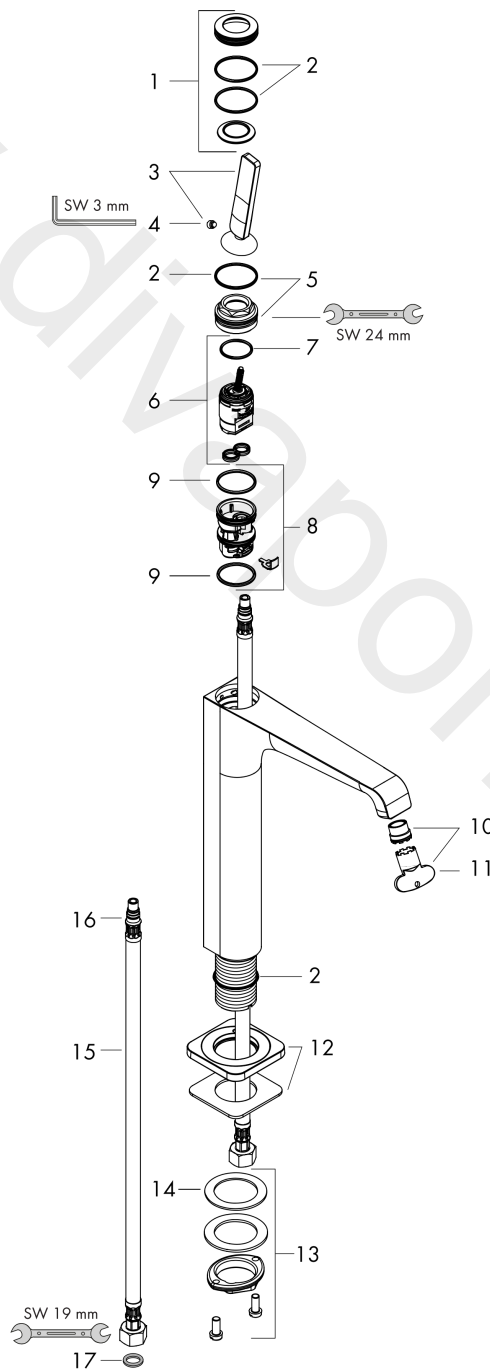

### product features

- consists of: single lever basin mixer, waste set
- ComfortZone 190
- projection: 143 mm
- spout height: 189 mm
- handle variant: pin handle
- spray type: laminar spray
- maximum flow rate at 3 bar: 5 l/min
- ceramic cartridge
- suitable for continuous flow water heaters
- non-closing waste set
- connection type: G 3/8 connections
- connection dimension: DN15
- EU taxonomy: max. 6 l/min - Substantial Contribution (SC)
- WRAS 2110072
- WRAS 2110072 - Approval letter

### Scale drawing

**AXOR Citterio E**  
**Single lever basin mixer 190 with pin handle for wash bowls with waste set**  
 Finish: **Polished Gold Optic** Article Number: **36103990**

## Exploded Drawing

Year of production: >11/16

### Spare part list

Year of production: >11/16

Pos.		Article Number	Price	PU
1	escutcheon	92188990	£ 96,00	1
2	O-ring 30x1,5	98433000	£ 3,30	1
3	handle	92189990	£ 76,50	1
4	hollow set screw M6x6	97660000	£ 3,30	1
5	nut	95667000	£ 25,00	1
6	cartridge, assy	96339000	£ 79,00	1
7	O-ring 21,95x1,78	95169000	£ 3,30	1
8	adapter for cartridge	95289000	£ 25,00	1
9	O-ring 26x2	98147000	£ 3,30	1
10	aerator laminar M16,5x1 (5 l/min)	95382000	£ 43,00	1
11	special tool	98987000	£ 9,00	1
12	escutcheon	92190990	£ 96,00	1
13	fixing set (Ø 32)	13961000	£ 25,00	1
14	lever collar	97548000	£ 3,30	1
15	connection hose 900 mm M8x0,75 G3/8	96316000	£ 43,00	1
16	O-ring 7x1,5	98422000	£ 3,30	1
17	sealing set	95581000	£ 6,10	1
a	fixation extension 35 mm	13898000	£ 79,00	1
b	waste	50001990	£ 106,56	1
c	plug	92313000	£ 9,00	1