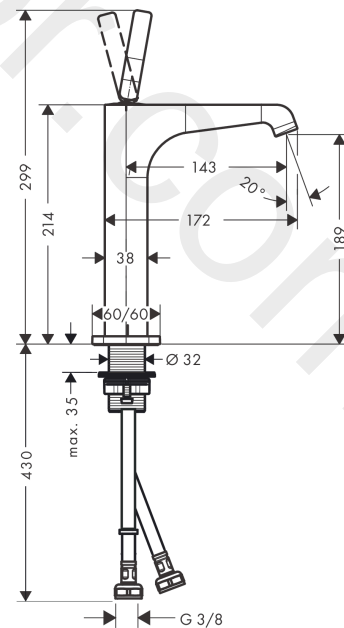

### product features

- consists of: single lever basin mixer, waste set
- ComfortZone 190
- projection: 143 mm
- spout height: 189 mm
- handle variant: pin handle
- spray type: laminar spray
- maximum flow rate at 3 bar: 5 l/min
- ceramic cartridge
- suitable for continuous flow water heaters
- non-closing waste set
- connection type: G 3/8 connections
- connection dimension: DN15
- EU taxonomy: max. 6 l/min - Substantial Contribution (SC)
- WRAS 2110072
- WRAS 2110072 - Approval letter

### Scale drawing

**AXOR Citterio E**  
**Single lever basin mixer 190 with pin handle for wash bowls with waste set**  
 Finish: **Brushed Brass** Article Number: **36103950**

## Exploded Drawing

Year of production: >11/16

**AXOR Citterio E**  
**Single lever basin mixer 190 with pin handle for wash bowls with waste set**  
 Finish: **Brushed Brass** Article Number: **36103950**

## Spare part list

Year of production: >11/16

Pos.		Article Number	Price	PU
1	escutcheon	92188950	£ 96,00	1
2	O-ring 30x1,5	98433000	£ 3,30	1
3	handle	92189950	£ 76,50	1
4	hollow set screw M6x6	97660000	£ 3,30	1
5	nut	95667000	£ 25,00	1
6	cartridge, assy	96339000	£ 79,00	1
7	O-ring 21,95x1,78	95169000	£ 3,30	1
8	adapter for cartridge	95289000	£ 25,00	1
9	O-ring 26x2	98147000	£ 3,30	1
10	aerator laminar M16,5x1 (5 l/min)	95382000	£ 43,00	1
11	special tool	98987000	£ 9,00	1
12	escutcheon	92190950	£ 96,00	1
13	fixing set (Ø 32)	13961000	£ 25,00	1
14	lever collar	97548000	£ 3,30	1
15	connection hose 900 mm M8x0,75 G3/8	96316000	£ 43,00	1
16	O-ring 7x1,5	98422000	£ 3,30	1
17	sealing set	95581000	£ 6,10	1
a	fixation extension 35 mm	13898000	£ 79,00	1
b	waste	50001950	£ 106,56	1
c	plug	92313000	£ 9,00	1