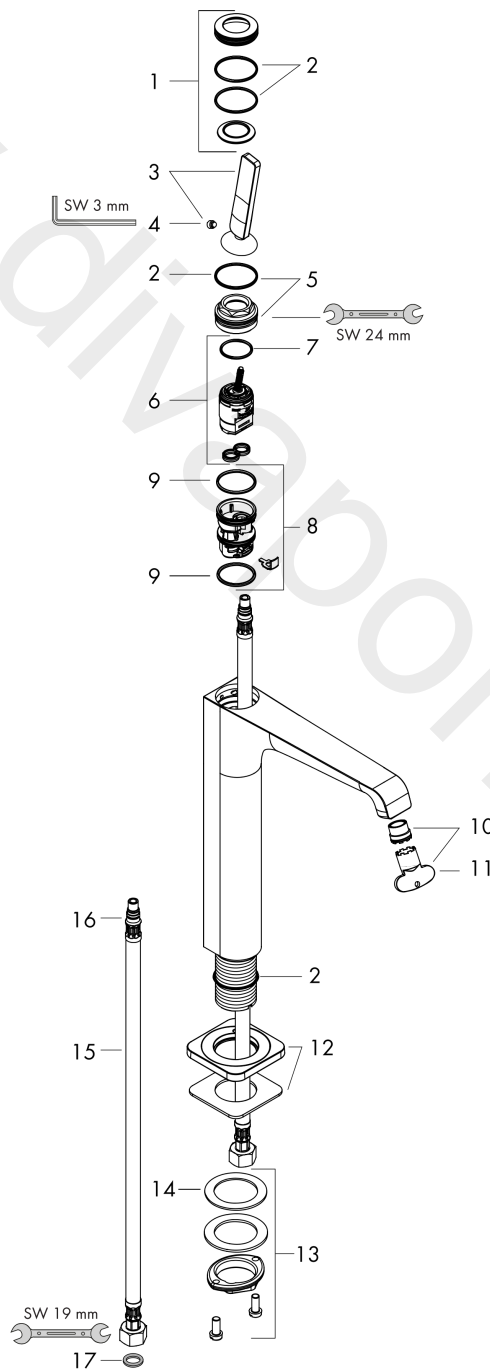

### product features

- consists of: single lever basin mixer, waste set
- ComfortZone 190
- projection: 143 mm
- spout height: 189 mm
- handle variant: pin handle
- spray type: laminar spray
- maximum flow rate at 3 bar: 5 l/min
- ceramic cartridge
- suitable for continuous flow water heaters
- non-closing waste set
- connection type: G 3/8 connections
- connection dimension: DN15
- EU taxonomy: max. 6 l/min - Substantial Contribution (SC)
- WRAS 2110072
- WRAS 2110072 - Approval letter

### Scale drawing

**AXOR Citterio E**  
**Single lever basin mixer 190 with pin handle for wash bowls with waste set**  
 Finish: **Brushed Brass** Article Number: **36103950**

## Exploded Drawing

Year of production: >11/16

**AXOR Citterio E**  
**Single lever basin mixer 190 with pin handle for wash bowls with waste set**  
 Finish: **Brushed Brass** Article Number: **36103950**

## Spare part list

Year of production: >11/16

Pos.		Article Number	Price	PU
1	escutcheon	92188950	£ 96,00	1
2	O-ring 30x1,5	98433000	£ 3,30	1
3	handle	92189950	£ 76,50	1
4	hollow set screw M6x6	97660000	£ 3,30	1
5	nut	95667000	£ 25,00	1
6	cartridge, assy	96339000	£ 79,00	1
7	O-ring 21,95x1,78	95169000	£ 3,30	1
8	adapter for cartridge	95289000	£ 25,00	1
9	O-ring 26x2	98147000	£ 3,30	1
10	aerator laminar M16,5x1 (5 l/min)	95382000	£ 43,00	1
11	special tool	98987000	£ 9,00	1
12	escutcheon	92190950	£ 96,00	1
13	fixing set (Ø 32)	13961000	£ 25,00	1
14	lever collar	97548000	£ 3,30	1
15	connection hose 900 mm M8x0,75 G3/8	96316000	£ 43,00	1
16	O-ring 7x1,5	98422000	£ 3,30	1
17	sealing set	95581000	£ 6,10	1
a	fixation extension 35 mm	13898000	£ 79,00	1
b	waste	50001950	£ 106,56	1
c	plug	92313000	£ 9,00	1