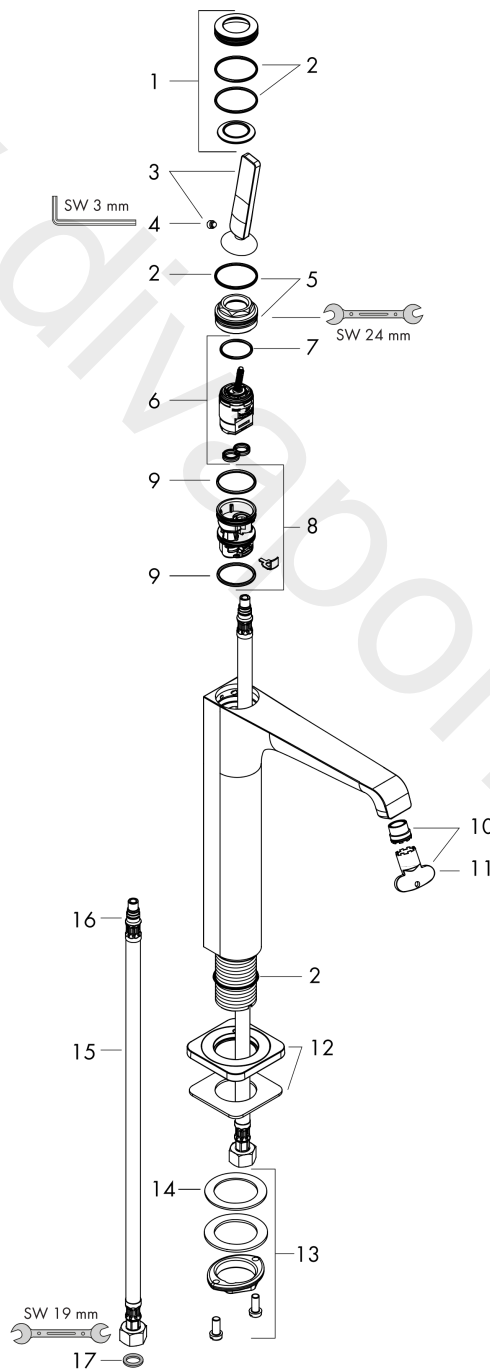

AXOR Citterio E
Single lever basin mixer 190 with pin handle for wash bowls with waste set
 Surfaces: Article Number: **36103930**

Exploded Drawing

Year of production: **11/16 - 12/19**

AXOR Citterio E

Single lever basin mixer 190 with pin handle for wash bowls with waste set

Surfaces: Article Number: **36103930**

Spare part list

Year of production: **11/16 - 12/19**

Pos.		Article Number	Price	PU
1	escutcheon	92188930	£ 96,00	1
2	O-ring 30x1,5	98433000	£ 3,30	1
3	handle	92189930	£ 76,50	1
4	hollow set screw M6x6	97660000	£ 3,30	1
5	nut	95667000	£ 25,00	1
6	cartridge, assy	96339000	£ 79,00	1
7	O-ring 21,95x1,78	95169000	£ 3,30	1
8	adapter for cartridge	95289000	£ 25,00	1
9	O-ring 26x2	98147000	£ 3,30	1
10	aerator laminar M16,5x1 (5 l/min)	95382000	£ 43,00	1
11	special tool	98987000	£ 9,00	1
12	escutcheon	92190930	£ 96,00	1
13	fixing set (Ø 32)	13961000	£ 25,00	1
14	lever collar	97548000	£ 3,30	1
15	connection hose 900 mm M8x0,75 G3/8	96316000	£ 43,00	1
16	O-ring 7x1,5	98422000	£ 3,30	1
17	sealing set	95581000	£ 6,10	1
a	fixation extension 35 mm	13898000	£ 79,00	1
b	waste	50001930	£ 106,56	1
c	plug	92313000	£ 9,00	1