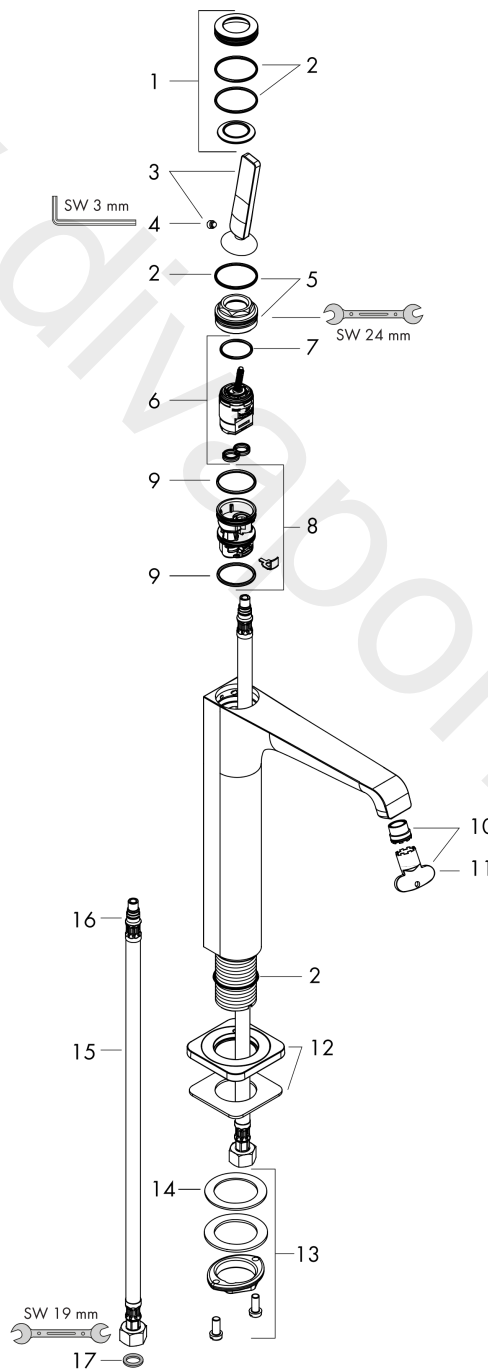

AXOR Citterio E
Single lever basin mixer 190 with pin handle for wash bowls with waste set
Surfaces: Article Number: **36103830**

Exploded Drawing

Year of production: **11/16 - 12/19**

AXOR Citterio E

Single lever basin mixer 190 with pin handle for wash bowls with waste set

Surfaces: Article Number: **36103830**

Spare part list

Year of production: **11/16 - 12/19**

Pos.		Article Number	Price	PU
1	escutcheon	92188830	£ 96,00	1
2	O-ring 30x1,5	98433000	£ 3,30	1
3	handle	92189830	£ 76,50	1
4	hollow set screw M6x6	97660000	£ 3,30	1
5	nut	95667000	£ 25,00	1
6	cartridge, assy	96339000	£ 79,00	1
7	O-ring 21,95x1,78	95169000	£ 3,30	1
8	adapter for cartridge	95289000	£ 25,00	1
9	O-ring 26x2	98147000	£ 3,30	1
10	aerator laminar M16,5x1 (5 l/min)	95382000	£ 43,00	1
11	special tool	98987000	£ 9,00	1
12	escutcheon	92190830	£ 96,00	1
13	fixing set (Ø 32)	13961000	£ 25,00	1
14	lever collar	97548000	£ 3,30	1
15	connection hose 900 mm M8x0,75 G3/8	96316000	£ 43,00	1
16	O-ring 7x1,5	98422000	£ 3,30	1
17	sealing set	95581000	£ 6,10	1
a	fixation extension 35 mm	13898000	£ 79,00	1
b	waste	50001830	£ 106,56	1
c	plug	92313000	£ 9,00	1