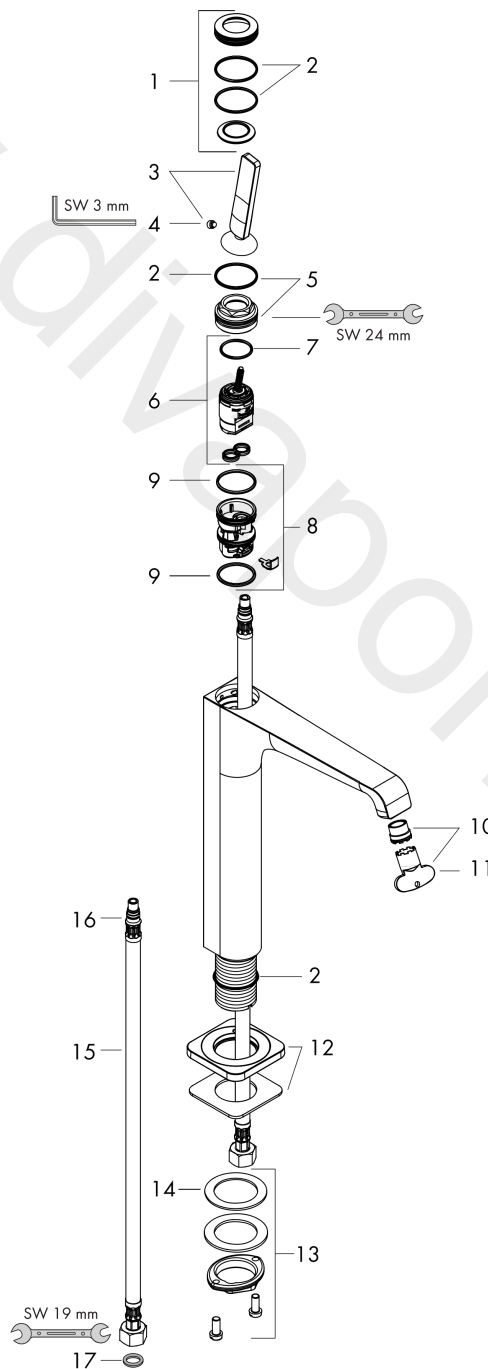

### product features

- consists of: single lever basin mixer, waste set
- ComfortZone 190
- projection: 143 mm
- spout height: 189 mm
- handle variant: pin handle
- spray type: laminar spray
- maximum flow rate at 3 bar: 5 l/min
- ceramic cartridge
- suitable for continuous flow water heaters
- non-closing waste set
- connection type: G 3/8 connections
- connection dimension: DN15
- EU taxonomy: max. 6 l/min - Substantial Contribution (SC)
- WRAS 2110072
- WRAS 2110072 - Approval letter

### Scale drawing

**AXOR Citterio E**  
**Single lever basin mixer 190 with pin handle for wash bowls with waste set**  
Finish: **Brushed Nickel** Article Number: **36103820**

## Exploded Drawing

Year of production: >11/16

**AXOR Citterio E**  
**Single lever basin mixer 190 with pin handle for wash bowls with waste set**  
 Finish: **Brushed Nickel** Article Number: **36103820**

## Spare part list

Year of production: >11/16

Pos.		Article Number	Price	PU
1	escutcheon	92188820	£ 96,00	1
2	O-ring 30x1,5	98433000	£ 3,30	1
3	handle	92189820	£ 76,50	1
4	hollow set screw M6x6	97660000	£ 3,30	1
5	nut	95667000	£ 25,00	1
6	cartridge, assy	96339000	£ 79,00	1
7	O-ring 21,95x1,78	95169000	£ 3,30	1
8	adapter for cartridge	95289000	£ 25,00	1
9	O-ring 26x2	98147000	£ 3,30	1
10	aerator laminar M16,5x1 (5 l/min)	95382000	£ 43,00	1
11	special tool	98987000	£ 9,00	1
12	escutcheon	92190820	£ 96,00	1
13	fixing set (Ø 32)	13961000	£ 25,00	1
14	lever collar	97548000	£ 3,30	1
15	connection hose 900 mm M8x0,75 G3/8	96316000	£ 43,00	1
16	O-ring 7x1,5	98422000	£ 3,30	1
17	sealing set	95581000	£ 6,10	1
a	fixation extension 35 mm	13898000	£ 79,00	1
b	waste	50001820	£ 106,56	1
c	plug	92313000	£ 9,00	1