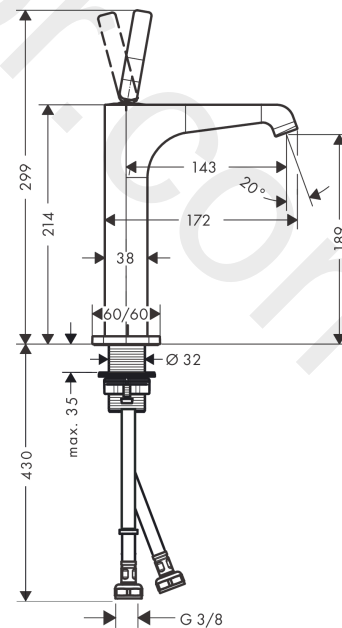

### product features

- consists of: single lever basin mixer, waste set
- ComfortZone 190
- projection: 143 mm
- spout height: 189 mm
- handle variant: pin handle
- spray type: laminar spray
- maximum flow rate at 3 bar: 5 l/min
- ceramic cartridge
- suitable for continuous flow water heaters
- non-closing waste set
- connection type: G 3/8 connections
- connection dimension: DN15
- EU taxonomy: max. 6 l/min - Substantial Contribution (SC)
- WRAS 2110072
- WRAS 2110072 - Approval letter

### Scale drawing

**AXOR Citterio E**  
**Single lever basin mixer 190 with pin handle for wash bowls with waste set**  
Finish: **Brushed Nickel** Article Number: **36103820**

## Exploded Drawing

Year of production: >11/16

**AXOR Citterio E**  
**Single lever basin mixer 190 with pin handle for wash bowls with waste set**  
 Finish: **Brushed Nickel** Article Number: **36103820**

## Spare part list

Year of production: >11/16

Pos.		Article Number	Price	PU
1	escutcheon	92188820	£ 96,00	1
2	O-ring 30x1,5	98433000	£ 3,30	1
3	handle	92189820	£ 76,50	1
4	hollow set screw M6x6	97660000	£ 3,30	1
5	nut	95667000	£ 25,00	1
6	cartridge, assy	96339000	£ 79,00	1
7	O-ring 21,95x1,78	95169000	£ 3,30	1
8	adapter for cartridge	95289000	£ 25,00	1
9	O-ring 26x2	98147000	£ 3,30	1
10	aerator laminar M16,5x1 (5 l/min)	95382000	£ 43,00	1
11	special tool	98987000	£ 9,00	1
12	escutcheon	92190820	£ 96,00	1
13	fixing set (Ø 32)	13961000	£ 25,00	1
14	lever collar	97548000	£ 3,30	1
15	connection hose 900 mm M8x0,75 G3/8	96316000	£ 43,00	1
16	O-ring 7x1,5	98422000	£ 3,30	1
17	sealing set	95581000	£ 6,10	1
a	fixation extension 35 mm	13898000	£ 79,00	1
b	waste	50001820	£ 106,56	1
c	plug	92313000	£ 9,00	1