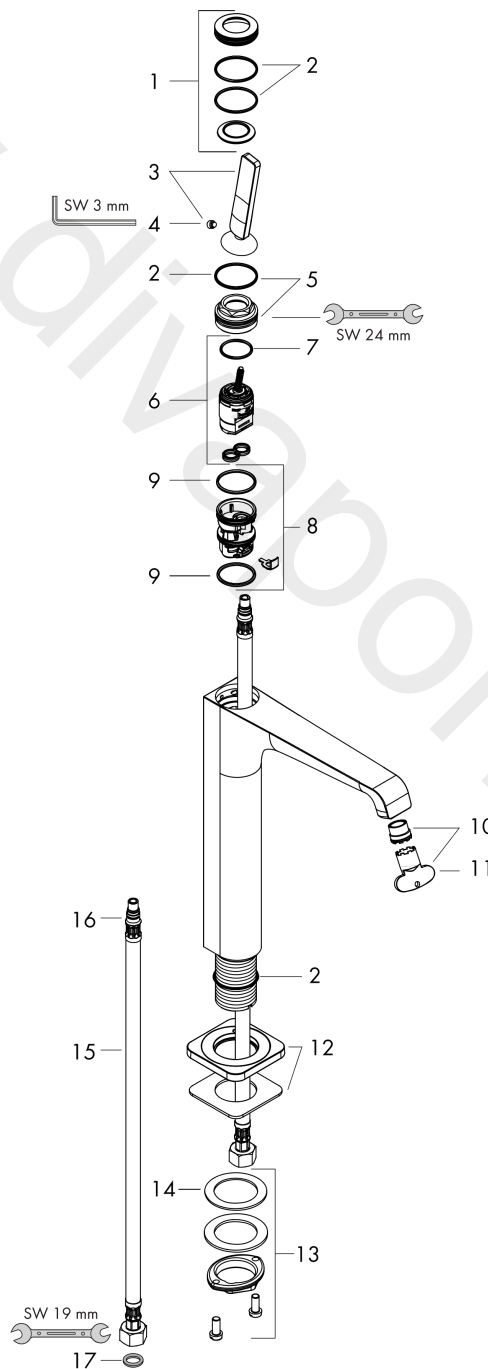

### product features

- consists of: single lever basin mixer, waste set
- ComfortZone 190
- projection: 143 mm
- spout height: 189 mm
- handle variant: pin handle
- spray type: laminar spray
- maximum flow rate at 3 bar: 5 l/min
- ceramic cartridge
- suitable for continuous flow water heaters
- non-closing waste set
- connection type: G 3/8 connections
- connection dimension: DN15
- EU taxonomy: max. 6 l/min - Substantial Contribution (SC)
- WRAS 2110072
- WRAS 2110072 - Approval letter

### Scale drawing

**AXOR Citterio E**  
**Single lever basin mixer 190 with pin handle for wash bowls with waste set**  
 Finish: **Stainless Steel Optic** Article Number: **36103800**

## Exploded Drawing

Year of production: >11/16

### Spare part list

Year of production: >11/16

Pos.		Article Number	Price	PU
1	escutcheon	92188800	£ 96,00	1
2	O-ring 30x1,5	98433000	£ 3,30	1
3	handle	92189800	£ 76,00	1
4	hollow set screw M6x6	97660000	£ 3,30	1
5	nut	95667000	£ 25,00	1
6	cartridge, assy	96339000	£ 79,00	1
7	O-ring 21,95x1,78	95169000	£ 3,30	1
8	adapter for cartridge	95289000	£ 25,00	1
9	O-ring 26x2	98147000	£ 3,30	1
10	aerator laminar M16,5x1 (5 l/min)	95382000	£ 43,00	1
11	special tool	98987000	£ 9,00	1
12	escutcheon	92190800	£ 96,00	1
13	fixing set (Ø 32)	13961000	£ 25,00	1
14	lever collar	97548000	£ 3,30	1
15	connection hose 900 mm M8x0,75 G3/8	96316000	£ 43,00	1
16	O-ring 7x1,5	98422000	£ 3,30	1
17	sealing set	95581000	£ 6,10	1
a	fixation extension 35 mm	13898000	£ 79,00	1
b	waste	50001800	£ 106,56	1
c	plug	92313000	£ 9,00	1