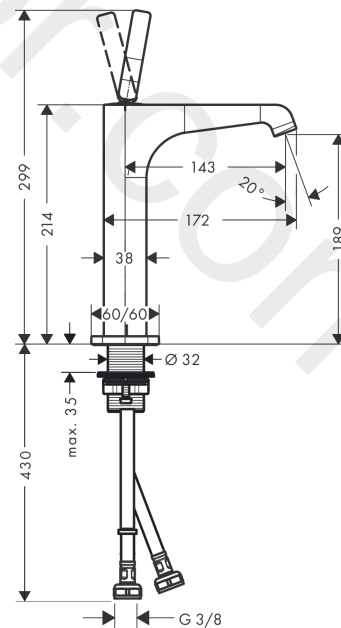

## AXOR Citterio E

Single lever basin mixer 190 with pin handle for wash bowls with waste set

Finish: **Stainless Steel Optic** Article Number: **36103800**

### product features

- consists of: single lever basin mixer, waste set
- ComfortZone 190
- projection: 143 mm
- spout height: 189 mm
- handle variant: pin handle
- spray type: laminar spray
- maximum flow rate at 3 bar: 5 l/min
- ceramic cartridge
- suitable for continuous flow water heaters
- non-closing waste set
- connection type: G 3/8 connections
- connection dimension: DN15
- EU taxonomy: max. 6 l/min - Substantial Contribution (SC)
- WRAS 2110072
- WRAS 2110072 - Approval letter

### Scale drawing

**AXOR Citterio E**  
**Single lever basin mixer 190 with pin handle for wash bowls with waste set**  
 Finish: **Stainless Steel Optic** Article Number: **36103800**

### Spare part list

Year of production: >11/16

Pos.		Article Number	Price	PU
1	escutcheon	92188800	£ 96,00	1
2	O-ring 30x1,5	98433000	£ 3,30	1
3	handle	92189800	£ 76,00	1
4	hollow set screw M6x6	97660000	£ 3,30	1
5	nut	95667000	£ 25,00	1
6	cartridge, assy	96339000	£ 79,00	1
7	O-ring 21,95x1,78	95169000	£ 3,30	1
8	adapter for cartridge	95289000	£ 25,00	1
9	O-ring 26x2	98147000	£ 3,30	1
10	aerator laminar M16,5x1 (5 l/min)	95382000	£ 43,00	1
11	special tool	98987000	£ 9,00	1
12	escutcheon	92190800	£ 96,00	1
13	fixing set (Ø 32)	13961000	£ 25,00	1
14	lever collar	97548000	£ 3,30	1
15	connection hose 900 mm M8x0,75 G3/8	96316000	£ 43,00	1
16	O-ring 7x1,5	98422000	£ 3,30	1
17	sealing set	95581000	£ 6,10	1
a	fixation extension 35 mm	13898000	£ 79,00	1
b	waste	50001800	£ 106,56	1
c	plug	92313000	£ 9,00	1