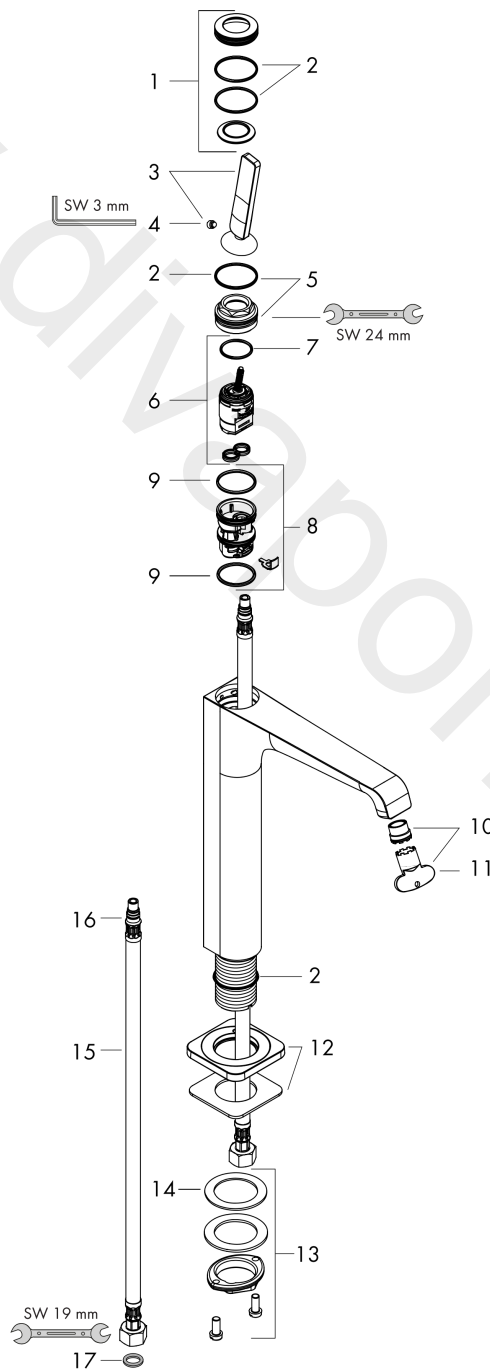

AXOR Citterio E

Single lever basin mixer 190 with pin handle for wash bowls with waste set

Finish: **Brushed Black Chrome** Article Number: **36103340**

product features

- consists of: single lever basin mixer, waste set
- ComfortZone 190
- projection: 143 mm
- spout height: 189 mm
- handle variant: pin handle
- spray type: laminar spray
- maximum flow rate at 3 bar: 5 l/min
- ceramic cartridge
- suitable for continuous flow water heaters
- non-closing waste set
- connection type: G 3/8 connections
- connection dimension: DN15
- EU taxonomy: max. 6 l/min - Substantial Contribution (SC)
- WRAS 2110072
- WRAS 2110072 - Approval letter

Article Details

Price excl. VAT

831,30 £

Technology

Product image

Scale drawing

AXOR Citterio E
Single lever basin mixer 190 with pin handle for wash bowls with waste set
 Finish: **Brushed Black Chrome** Article Number: **36103340**

Exploded Drawing

Year of production: >11/16

AXOR Citterio E
Single lever basin mixer 190 with pin handle for wash bowls with waste set
 Finish: **Brushed Black Chrome** Article Number: **36103340**

Spare part list

Year of production: >11/16

Pos.		Article Number	Price	PU
1	escutcheon	92188340	£ 96,00	1
2	O-ring 30x1,5	98433000	£ 3,30	1
3	handle	92189340	£ 76,00	1
4	hollow set screw M6x6	97660000	£ 3,30	1
5	nut	95667000	£ 25,00	1
6	cartridge, assy	96339000	£ 79,00	1
7	O-ring 21,95x1,78	95169000	£ 3,30	1
8	adapter for cartridge	95289000	£ 25,00	1
9	O-ring 26x2	98147000	£ 3,30	1
10	aerator laminar M16,5x1 (5 l/min)	95382000	£ 43,00	1
11	special tool	98987000	£ 9,00	1
12	escutcheon	92190340	£ 96,00	1
13	fixing set (Ø 32)	13961000	£ 25,00	1
14	lever collar	97548000	£ 3,30	1
15	connection hose 900 mm M8x0,75 G3/8	96316000	£ 43,00	1
16	O-ring 7x1,5	98422000	£ 3,30	1
17	sealing set	95581000	£ 6,10	1
a	fixation extension 35 mm	13898000	£ 79,00	1
b	waste	50001340	£ 106,56	1
c	plug	92313000	£ 9,00	1