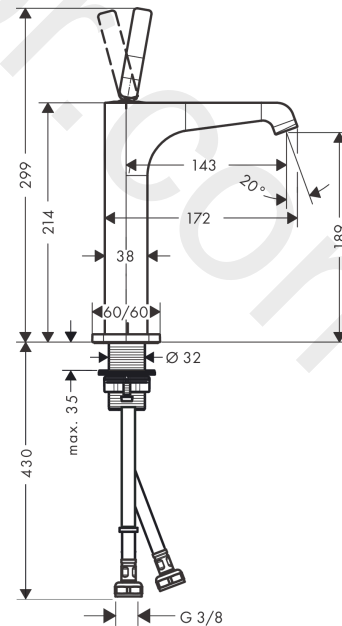

AXOR Citterio E

Single lever basin mixer 190 with pin handle for wash bowls with waste set

Finish: **Brushed Black Chrome** Article Number: **36103340**

product features

- consists of: single lever basin mixer, waste set
- ComfortZone 190
- projection: 143 mm
- spout height: 189 mm
- handle variant: pin handle
- spray type: laminar spray
- maximum flow rate at 3 bar: 5 l/min
- ceramic cartridge
- suitable for continuous flow water heaters
- non-closing waste set
- connection type: G 3/8 connections
- connection dimension: DN15
- EU taxonomy: max. 6 l/min - Substantial Contribution (SC)
- WRAS 2110072
- WRAS 2110072 - Approval letter

Article Details

Price excl. VAT

831,30 £

Technology

Product image

Scale drawing

AXOR Citterio E
Single lever basin mixer 190 with pin handle for wash bowls with waste set
 Finish: **Brushed Black Chrome** Article Number: **36103340**

Exploded Drawing

Year of production: >11/16

AXOR Citterio E
Single lever basin mixer 190 with pin handle for wash bowls with waste set
 Finish: **Brushed Black Chrome** Article Number: **36103340**

Spare part list

Year of production: >11/16

Pos.		Article Number	Price	PU
1	escutcheon	92188340	£ 96,00	1
2	O-ring 30x1,5	98433000	£ 3,30	1
3	handle	92189340	£ 76,00	1
4	hollow set screw M6x6	97660000	£ 3,30	1
5	nut	95667000	£ 25,00	1
6	cartridge, assy	96339000	£ 79,00	1
7	O-ring 21,95x1,78	95169000	£ 3,30	1
8	adapter for cartridge	95289000	£ 25,00	1
9	O-ring 26x2	98147000	£ 3,30	1
10	aerator laminar M16,5x1 (5 l/min)	95382000	£ 43,00	1
11	special tool	98987000	£ 9,00	1
12	escutcheon	92190340	£ 96,00	1
13	fixing set (Ø 32)	13961000	£ 25,00	1
14	lever collar	97548000	£ 3,30	1
15	connection hose 900 mm M8x0,75 G3/8	96316000	£ 43,00	1
16	O-ring 7x1,5	98422000	£ 3,30	1
17	sealing set	95581000	£ 6,10	1
a	fixation extension 35 mm	13898000	£ 79,00	1
b	waste	50001340	£ 106,56	1
c	plug	92313000	£ 9,00	1