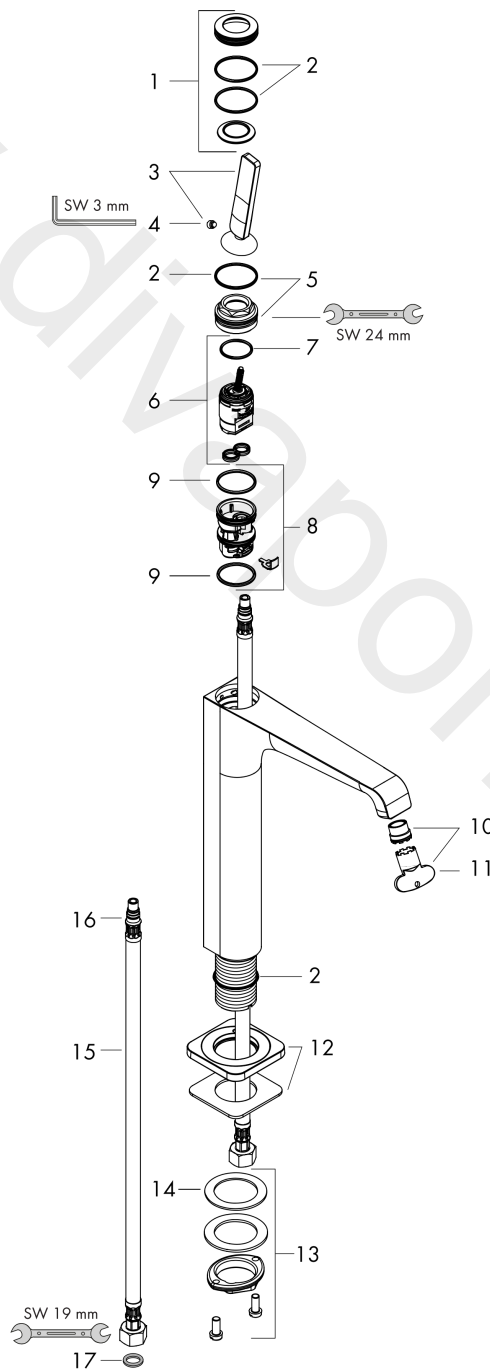

AXOR Citterio E

Single lever basin mixer 190 with pin handle for wash bowls with waste set

Finish: Polished Black Chrome Article Number: 36103330

product features

- consists of: single lever basin mixer, waste set
- ComfortZone 190
- projection: 143 mm
- spout height: 189 mm
- handle variant: pin handle
- spray type: laminar spray
- maximum flow rate at 3 bar: 5 l/min
- ceramic cartridge
- suitable for continuous flow water heaters
- non-closing waste set
- connection type: G 3/8 connections
- connection dimension: DN15
- EU taxonomy: max. 6 l/min - Substantial Contribution (SC)
- WRAS 2110072
- WRAS 2110072 - Approval letter

Article Details

Price excl. VAT

831,30 £

Technology

Product image

Scale drawing

AXOR Citterio E
Single lever basin mixer 190 with pin handle for wash bowls with waste set
 Finish: **Polished Black Chrome** Article Number: **36103330**

Exploded Drawing

Year of production: >11/16

AXOR Citterio E

Single lever basin mixer 190 with pin handle for wash bowls with waste set

Finish: Polished Black Chrome Article Number: 36103330

Spare part list

Year of production: >11/16

Pos.		Article Number	Price	PU
1	escutcheon	92188330	£ 96,00	1
2	O-ring 30x1,5	98433000	£ 3,30	1
3	handle	92189330	£ 76,00	1
4	hollow set screw M6x6	97660000	£ 3,30	1
5	nut	95667000	£ 25,00	1
6	cartridge, assy	96339000	£ 79,00	1
7	O-ring 21,95x1,78	95169000	£ 3,30	1
8	adapter for cartridge	95289000	£ 25,00	1
9	O-ring 26x2	98147000	£ 3,30	1
10	aerator laminar M16,5x1 (5 l/min)	95382000	£ 43,00	1
11	special tool	98987000	£ 9,00	1
12	escutcheon	92190330	£ 96,00	1
13	fixing set (Ø 32)	13961000	£ 25,00	1
14	lever collar	97548000	£ 3,30	1
15	connection hose 900 mm M8x0,75 G3/8	96316000	£ 43,00	1
16	O-ring 7x1,5	98422000	£ 3,30	1
17	sealing set	95581000	£ 6,10	1
a	fixation extension 35 mm	13898000	£ 79,00	1
b	waste	50001330	£ 106,56	1
c	plug	92313000	£ 9,00	1