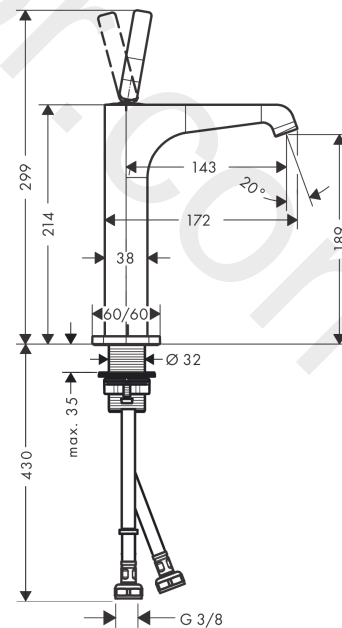

AXOR Citterio E

Single lever basin mixer 190 with pin handle for wash bowls with waste set

Finish: Polished Black Chrome Article Number: 36103330

product features

- consists of: single lever basin mixer, waste set
- ComfortZone 190
- projection: 143 mm
- spout height: 189 mm
- handle variant: pin handle
- spray type: laminar spray
- maximum flow rate at 3 bar: 5 l/min
- ceramic cartridge
- suitable for continuous flow water heaters
- non-closing waste set
- connection type: G 3/8 connections
- connection dimension: DN15
- EU taxonomy: max. 6 l/min - Substantial Contribution (SC)
- WRAS 2110072
- WRAS 2110072 - Approval letter

Article Details

Price excl. VAT

831,30 £

Technology

Product image

Scale drawing

AXOR Citterio E
Single lever basin mixer 190 with pin handle for wash bowls with waste set
 Finish: **Polished Black Chrome** Article Number: **36103330**

Exploded Drawing

Year of production: >11/16

AXOR Citterio E

Single lever basin mixer 190 with pin handle for wash bowls with waste set

Finish: Polished Black Chrome Article Number: 36103330

Spare part list

Year of production: >11/16

Pos.		Article Number	Price	PU
1	escutcheon	92188330	£ 96,00	1
2	O-ring 30x1,5	98433000	£ 3,30	1
3	handle	92189330	£ 76,00	1
4	hollow set screw M6x6	97660000	£ 3,30	1
5	nut	95667000	£ 25,00	1
6	cartridge, assy	96339000	£ 79,00	1
7	O-ring 21,95x1,78	95169000	£ 3,30	1
8	adapter for cartridge	95289000	£ 25,00	1
9	O-ring 26x2	98147000	£ 3,30	1
10	aerator laminar M16,5x1 (5 l/min)	95382000	£ 43,00	1
11	special tool	98987000	£ 9,00	1
12	escutcheon	92190330	£ 96,00	1
13	fixing set (Ø 32)	13961000	£ 25,00	1
14	lever collar	97548000	£ 3,30	1
15	connection hose 900 mm M8x0,75 G3/8	96316000	£ 43,00	1
16	O-ring 7x1,5	98422000	£ 3,30	1
17	sealing set	95581000	£ 6,10	1
a	fixation extension 35 mm	13898000	£ 79,00	1
b	waste	50001330	£ 106,56	1
c	plug	92313000	£ 9,00	1