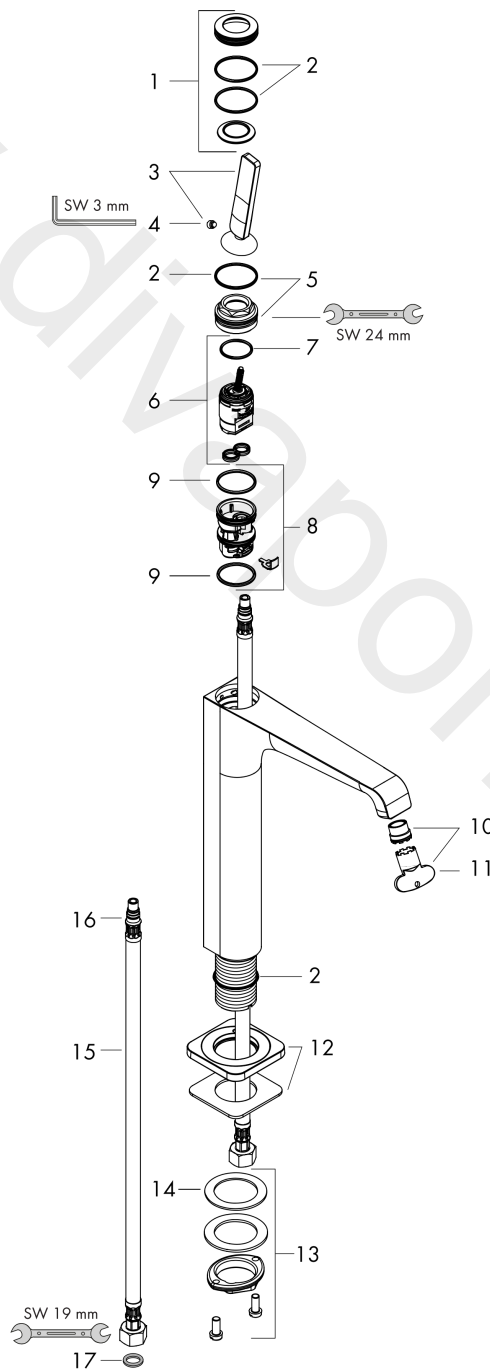

AXOR Citterio E

Single lever basin mixer 190 with pin handle for wash bowls with waste set

Finish: **Brushed Red Gold** Article Number: **36103310**

product features

- consists of: single lever basin mixer, waste set
- ComfortZone 190
- projection: 143 mm
- spout height: 189 mm
- handle variant: pin handle
- spray type: laminar spray
- maximum flow rate at 3 bar: 5 l/min
- ceramic cartridge
- suitable for continuous flow water heaters
- non-closing waste set
- connection type: G 3/8 connections
- connection dimension: DN15
- EU taxonomy: max. 6 l/min - Substantial Contribution (SC)
- WRAS 2110072
- WRAS 2110072 - Approval letter

Article Details

Price excl. VAT

831,30 £

Technology

Product image

Scale drawing

AXOR Citterio E
Single lever basin mixer 190 with pin handle for wash bowls with waste set
 Finish: **Brushed Red Gold** Article Number: **36103310**

Exploded Drawing

Year of production: >11/16

AXOR Citterio E
Single lever basin mixer 190 with pin handle for wash bowls with waste set
 Finish: **Brushed Red Gold** Article Number: **36103310**

Spare part list

Year of production: >11/16

Pos.		Article Number	Price	PU
1	escutcheon	92188310	£ 96,00	1
2	O-ring 30x1,5	98433000	£ 3,30	1
3	handle	92189310	£ 76,00	1
4	hollow set screw M6x6	97660000	£ 3,30	1
5	nut	95667000	£ 25,00	1
6	cartridge, assy	96339000	£ 79,00	1
7	O-ring 21,95x1,78	95169000	£ 3,30	1
8	adapter for cartridge	95289000	£ 25,00	1
9	O-ring 26x2	98147000	£ 3,30	1
10	aerator laminar M16,5x1 (5 l/min)	95382000	£ 43,00	1
11	special tool	98987000	£ 9,00	1
12	escutcheon	92190310	£ 96,00	1
13	fixing set (Ø 32)	13961000	£ 25,00	1
14	lever collar	97548000	£ 3,30	1
15	connection hose 900 mm M8x0,75 G3/8	96316000	£ 43,00	1
16	O-ring 7x1,5	98422000	£ 3,30	1
17	sealing set	95581000	£ 6,10	1
a	fixation extension 35 mm	13898000	£ 79,00	1
b	waste	50001310	£ 106,56	1
c	plug	92313000	£ 9,00	1