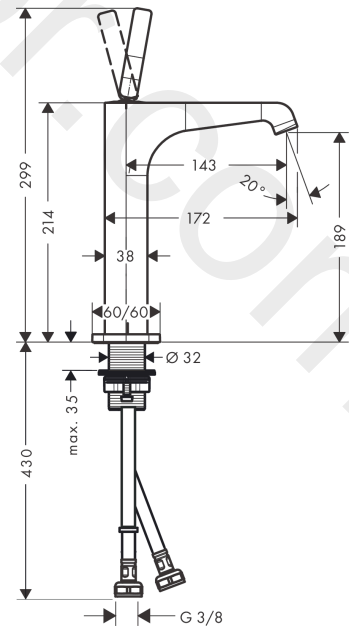

AXOR Citterio E

Single lever basin mixer 190 with pin handle for wash bowls with waste set

Finish: **Brushed Red Gold** Article Number: **36103310**

product features

- consists of: single lever basin mixer, waste set
- ComfortZone 190
- projection: 143 mm
- spout height: 189 mm
- handle variant: pin handle
- spray type: laminar spray
- maximum flow rate at 3 bar: 5 l/min
- ceramic cartridge
- suitable for continuous flow water heaters
- non-closing waste set
- connection type: G 3/8 connections
- connection dimension: DN15
- EU taxonomy: max. 6 l/min - Substantial Contribution (SC)
- WRAS 2110072
- WRAS 2110072 - Approval letter

Article Details

Price excl. VAT

831,30 £

Technology

Product image

Scale drawing

AXOR Citterio E
Single lever basin mixer 190 with pin handle for wash bowls with waste set
 Finish: **Brushed Red Gold** Article Number: **36103310**

Exploded Drawing

Year of production: >11/16

AXOR Citterio E
Single lever basin mixer 190 with pin handle for wash bowls with waste set
 Finish: **Brushed Red Gold** Article Number: **36103310**

Spare part list

Year of production: >11/16

Pos.		Article Number	Price	PU
1	escutcheon	92188310	£ 96,00	1
2	O-ring 30x1,5	98433000	£ 3,30	1
3	handle	92189310	£ 76,00	1
4	hollow set screw M6x6	97660000	£ 3,30	1
5	nut	95667000	£ 25,00	1
6	cartridge, assy	96339000	£ 79,00	1
7	O-ring 21,95x1,78	95169000	£ 3,30	1
8	adapter for cartridge	95289000	£ 25,00	1
9	O-ring 26x2	98147000	£ 3,30	1
10	aerator laminar M16,5x1 (5 l/min)	95382000	£ 43,00	1
11	special tool	98987000	£ 9,00	1
12	escutcheon	92190310	£ 96,00	1
13	fixing set (Ø 32)	13961000	£ 25,00	1
14	lever collar	97548000	£ 3,30	1
15	connection hose 900 mm M8x0,75 G3/8	96316000	£ 43,00	1
16	O-ring 7x1,5	98422000	£ 3,30	1
17	sealing set	95581000	£ 6,10	1
a	fixation extension 35 mm	13898000	£ 79,00	1
b	waste	50001310	£ 106,56	1
c	plug	92313000	£ 9,00	1