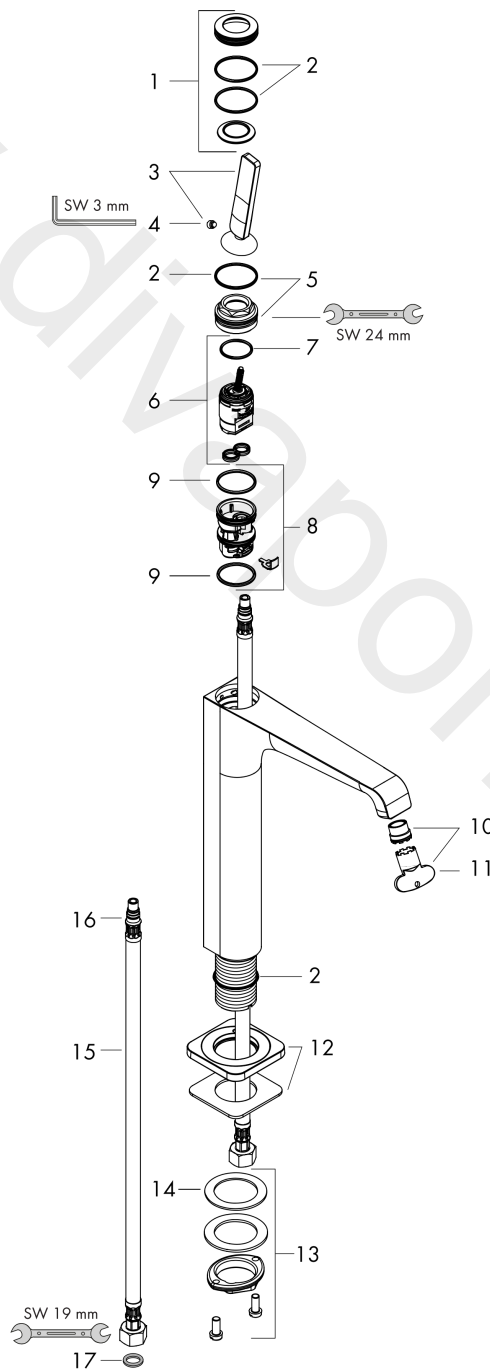

AXOR Citterio E

Single lever basin mixer 190 with pin handle for wash bowls with waste set

Finish: Polished Red Gold Article Number: 36103300

product features

- consists of: single lever basin mixer, waste set
- ComfortZone 190
- projection: 143 mm
- spout height: 189 mm
- handle variant: pin handle
- spray type: laminar spray
- maximum flow rate at 3 bar: 5 l/min
- ceramic cartridge
- suitable for continuous flow water heaters
- non-closing waste set
- connection type: G 3/8 connections
- connection dimension: DN15
- EU taxonomy: max. 6 l/min - Substantial Contribution (SC)
- WRAS 2110072
- WRAS 2110072 - Approval letter

Article Details

Price excl. VAT

831,30 £

Technology

Product image

Scale drawing

AXOR Citterio E
Single lever basin mixer 190 with pin handle for wash bowls with waste set
 Finish: **Polished Red Gold** Article Number: **36103300**

Exploded Drawing

Year of production: >11/16

AXOR Citterio E

Single lever basin mixer 190 with pin handle for wash bowls with waste set

Finish: Polished Red Gold Article Number: 36103300

Spare part list

Year of production: >11/16

Pos.		Article Number	Price	PU
1	escutcheon	92188300	£ 96,00	1
2	O-ring 30x1,5	98433000	£ 3,30	1
3	handle	92189300	£ 76,00	1
4	hollow set screw M6x6	97660000	£ 3,30	1
5	nut	95667000	£ 25,00	1
6	cartridge, assy	96339000	£ 79,00	1
7	O-ring 21,95x1,78	95169000	£ 3,30	1
8	adapter for cartridge	95289000	£ 25,00	1
9	O-ring 26x2	98147000	£ 3,30	1
10	aerator laminar M16,5x1 (5 l/min)	95382000	£ 43,00	1
11	special tool	98987000	£ 9,00	1
12	escutcheon	92190300	£ 96,00	1
13	fixing set (Ø 32)	13961000	£ 25,00	1
14	lever collar	97548000	£ 3,30	1
15	connection hose 900 mm M8x0,75 G3/8	96316000	£ 43,00	1
16	O-ring 7x1,5	98422000	£ 3,30	1
17	sealing set	95581000	£ 6,10	1
a	fixation extension 35 mm	13898000	£ 79,00	1
b	waste	50001300	£ 106,56	1
c	plug	92313000	£ 9,00	1