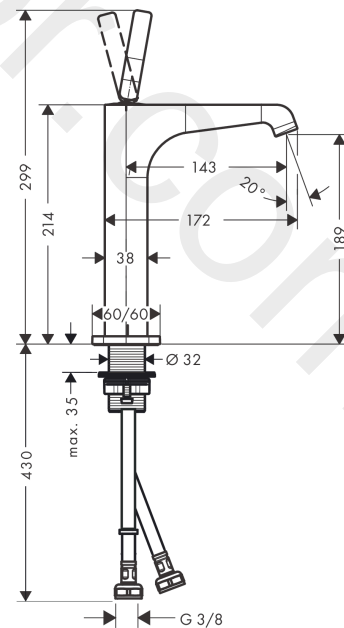

AXOR Citterio E

Single lever basin mixer 190 with pin handle for wash bowls with waste set

Finish: Polished Red Gold Article Number: 36103300

product features

- consists of: single lever basin mixer, waste set
- ComfortZone 190
- projection: 143 mm
- spout height: 189 mm
- handle variant: pin handle
- spray type: laminar spray
- maximum flow rate at 3 bar: 5 l/min
- ceramic cartridge
- suitable for continuous flow water heaters
- non-closing waste set
- connection type: G 3/8 connections
- connection dimension: DN15
- EU taxonomy: max. 6 l/min - Substantial Contribution (SC)
- WRAS 2110072
- WRAS 2110072 - Approval letter

Article Details

Price excl. VAT

831,30 £

Technology

Product image

Scale drawing

AXOR Citterio E
Single lever basin mixer 190 with pin handle for wash bowls with waste set
 Finish: **Polished Red Gold** Article Number: **36103300**

Exploded Drawing

Year of production: >11/16

AXOR Citterio E

Single lever basin mixer 190 with pin handle for wash bowls with waste set

Finish: Polished Red Gold Article Number: 36103300

Spare part list

Year of production: >11/16

Pos.		Article Number	Price	PU
1	escutcheon	92188300	£ 96,00	1
2	O-ring 30x1,5	98433000	£ 3,30	1
3	handle	92189300	£ 76,00	1
4	hollow set screw M6x6	97660000	£ 3,30	1
5	nut	95667000	£ 25,00	1
6	cartridge, assy	96339000	£ 79,00	1
7	O-ring 21,95x1,78	95169000	£ 3,30	1
8	adapter for cartridge	95289000	£ 25,00	1
9	O-ring 26x2	98147000	£ 3,30	1
10	aerator laminar M16,5x1 (5 l/min)	95382000	£ 43,00	1
11	special tool	98987000	£ 9,00	1
12	escutcheon	92190300	£ 96,00	1
13	fixing set (Ø 32)	13961000	£ 25,00	1
14	lever collar	97548000	£ 3,30	1
15	connection hose 900 mm M8x0,75 G3/8	96316000	£ 43,00	1
16	O-ring 7x1,5	98422000	£ 3,30	1
17	sealing set	95581000	£ 6,10	1
a	fixation extension 35 mm	13898000	£ 79,00	1
b	waste	50001300	£ 106,56	1
c	plug	92313000	£ 9,00	1