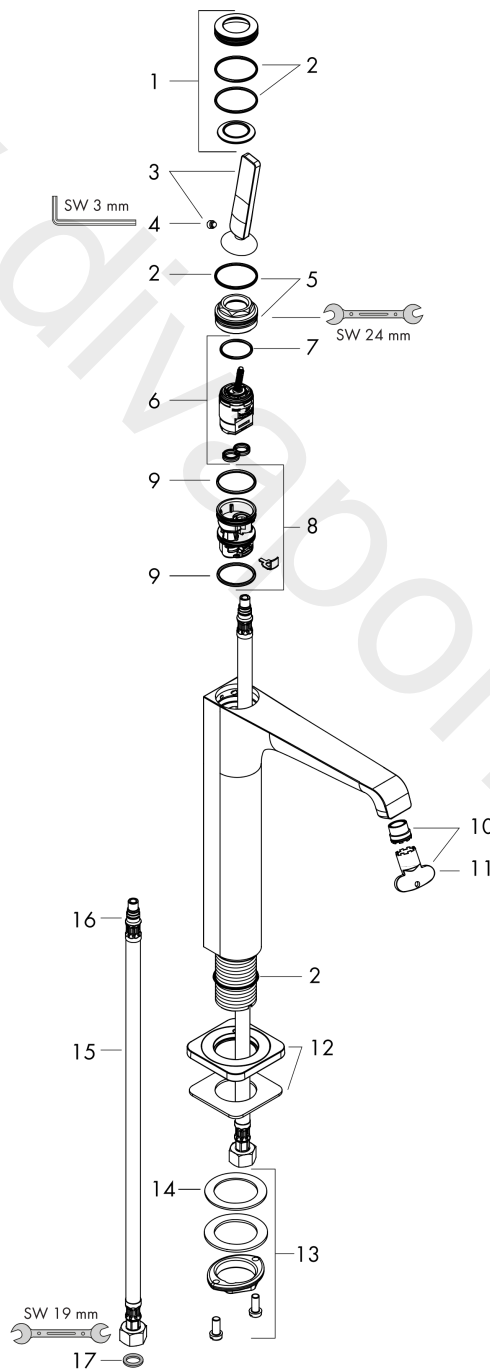

AXOR Citterio E
Single lever basin mixer 190 with pin handle for wash bowls with waste set
Surfaces: Article Number: **36103260**

Exploded Drawing

Year of production: **11/16 - 12/19**

AXOR Citterio E

Single lever basin mixer 190 with pin handle for wash bowls with waste set

Surfaces: Article Number: **36103260**

Spare part list

Year of production: **11/16 - 12/19**

Pos.		Article Number	Price	PU
1	escutcheon	92188260	£ 96,00	1
2	O-ring 30x1,5	98433000	£ 3,30	1
3	handle	92189260	£ 76,00	1
4	hollow set screw M6x6	97660000	£ 3,30	1
5	nut	95667000	£ 25,00	1
6	cartridge, assy	96339000	£ 79,00	1
7	O-ring 21,95x1,78	95169000	£ 3,30	1
8	adapter for cartridge	95289000	£ 25,00	1
9	O-ring 26x2	98147000	£ 3,30	1
10	aerator laminar M16,5x1 (5 l/min)	95382000	£ 43,00	1
11	special tool	98987000	£ 9,00	1
12	escutcheon	92190260	£ 96,00	1
13	fixing set (Ø 32)	13961000	£ 25,00	1
14	lever collar	97548000	£ 3,30	1
15	connection hose 900 mm M8x0,75 G3/8	96316000	£ 43,00	1
16	O-ring 7x1,5	98422000	£ 3,30	1
17	sealing set	95581000	£ 6,10	1
a	fixation extension 35 mm	13898000	£ 79,00	1
b	waste	50001260	£ 106,56	1
c	plug	92313000	£ 9,00	1