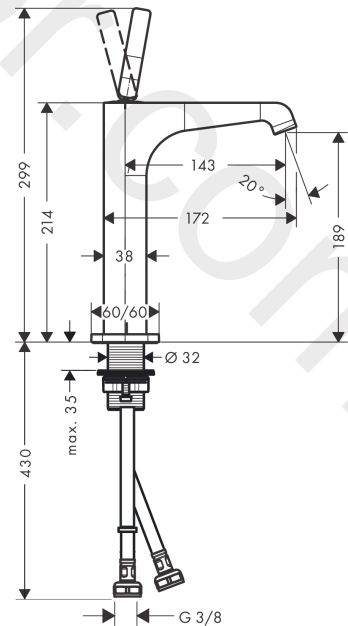

### product features

- consists of: single lever basin mixer, waste set
- ComfortZone 190
- projection: 143 mm
- spout height: 189 mm
- handle variant: pin handle
- spray type: laminar spray
- maximum flow rate at 3 bar: 5 l/min
- ceramic cartridge
- suitable for continuous flow water heaters
- non-closing waste set
- connection type: G 3/8 connections
- connection dimension: DN15
- EU taxonomy: max. 6 l/min - Substantial Contribution (SC)
- WRAS 2110072
- WRAS 2110072 - Approval letter

### Scale drawing

**AXOR Citterio E**  
**Single lever basin mixer 190 with pin handle for wash bowls with waste set**  
Finish: **Brushed Gold Optic** Article Number: **36103250**

## Exploded Drawing

Year of production: >11/16

**AXOR Citterio E**  
**Single lever basin mixer 190 with pin handle for wash bowls with waste set**  
 Finish: **Brushed Gold Optic** Article Number: **36103250**

## Spare part list

Year of production: >11/16

Pos.		Article Number	Price	PU
1	escutcheon	92188250	£ 96,00	1
2	O-ring 30x1,5	98433000	£ 3,30	1
3	handle	92189250	£ 76,50	1
4	hollow set screw M6x6	97660000	£ 3,30	1
5	nut	95667000	£ 25,00	1
6	cartridge, assy	96339000	£ 79,00	1
7	O-ring 21,95x1,78	95169000	£ 3,30	1
8	adapter for cartridge	95289000	£ 25,00	1
9	O-ring 26x2	98147000	£ 3,30	1
10	aerator laminar M16,5x1 (5 l/min)	95382000	£ 43,00	1
11	special tool	98987000	£ 9,00	1
12	escutcheon	92190250	£ 96,00	1
13	fixing set (Ø 32)	13961000	£ 25,00	1
14	lever collar	97548000	£ 3,30	1
15	connection hose 900 mm M8x0,75 G3/8	96316000	£ 43,00	1
16	O-ring 7x1,5	98422000	£ 3,30	1
17	sealing set	95581000	£ 6,10	1
a	fixation extension 35 mm	13898000	£ 79,00	1
b	waste	50001250	£ 106,56	1
c	plug	92313000	£ 9,00	1