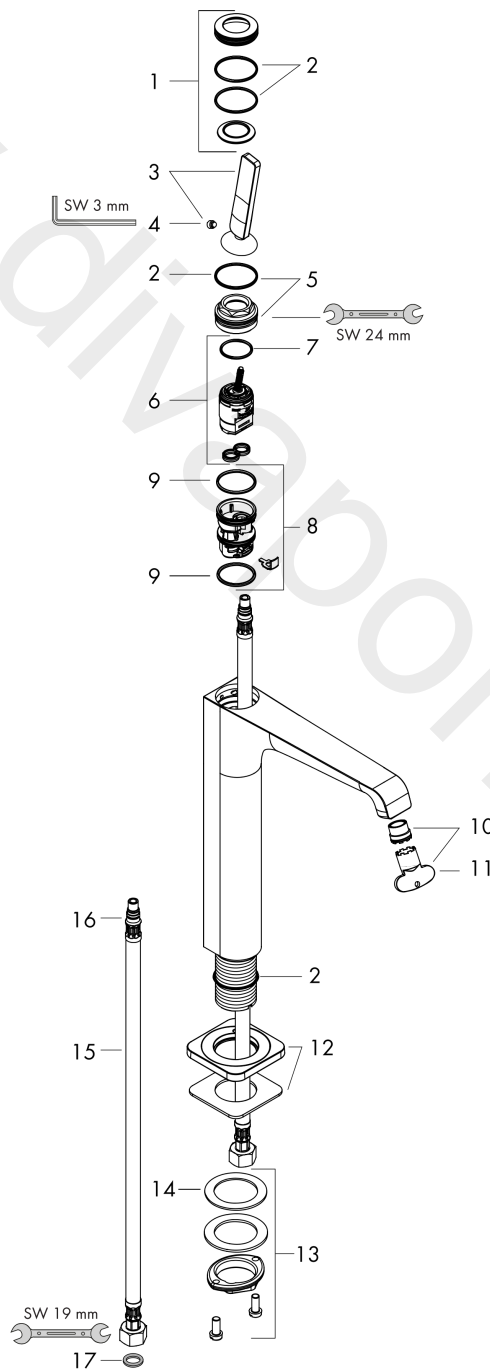

### product features

- consists of: single lever basin mixer, waste set
- ComfortZone 190
- projection: 143 mm
- spout height: 189 mm
- handle variant: pin handle
- spray type: laminar spray
- maximum flow rate at 3 bar: 5 l/min
- ceramic cartridge
- suitable for continuous flow water heaters
- non-closing waste set
- connection type: G 3/8 connections
- connection dimension: DN15
- EU taxonomy: max. 6 l/min - Substantial Contribution (SC)
- WRAS 2110072
- WRAS 2110072 - Approval letter

### Scale drawing

**AXOR Citterio E**  
**Single lever basin mixer 190 with pin handle for wash bowls with waste set**  
Finish: **Brushed Gold Optic** Article Number: **36103250**

## Exploded Drawing

Year of production: >11/16

**AXOR Citterio E**  
**Single lever basin mixer 190 with pin handle for wash bowls with waste set**  
 Finish: **Brushed Gold Optic** Article Number: **36103250**

## Spare part list

Year of production: >11/16

Pos.		Article Number	Price	PU
1	escutcheon	92188250	£ 96,00	1
2	O-ring 30x1,5	98433000	£ 3,30	1
3	handle	92189250	£ 76,50	1
4	hollow set screw M6x6	97660000	£ 3,30	1
5	nut	95667000	£ 25,00	1
6	cartridge, assy	96339000	£ 79,00	1
7	O-ring 21,95x1,78	95169000	£ 3,30	1
8	adapter for cartridge	95289000	£ 25,00	1
9	O-ring 26x2	98147000	£ 3,30	1
10	aerator laminar M16,5x1 (5 l/min)	95382000	£ 43,00	1
11	special tool	98987000	£ 9,00	1
12	escutcheon	92190250	£ 96,00	1
13	fixing set (Ø 32)	13961000	£ 25,00	1
14	lever collar	97548000	£ 3,30	1
15	connection hose 900 mm M8x0,75 G3/8	96316000	£ 43,00	1
16	O-ring 7x1,5	98422000	£ 3,30	1
17	sealing set	95581000	£ 6,10	1
a	fixation extension 35 mm	13898000	£ 79,00	1
b	waste	50001250	£ 106,56	1
c	plug	92313000	£ 9,00	1