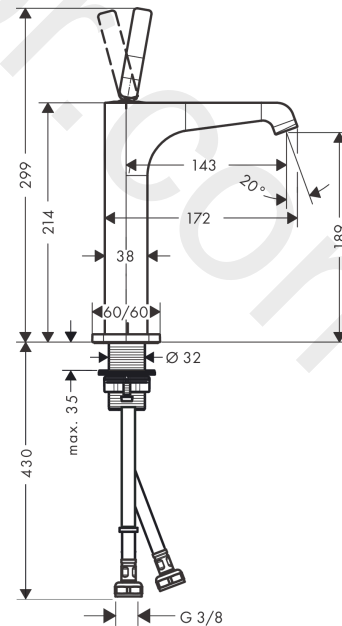

### product features

- consists of: single lever basin mixer, waste set
- ComfortZone 190
- projection: 143 mm
- spout height: 189 mm
- handle variant: pin handle
- spray type: laminar spray
- maximum flow rate at 3 bar: 5 l/min
- ceramic cartridge
- suitable for continuous flow water heaters
- non-closing waste set
- connection type: G 3/8 connections
- connection dimension: DN15
- EU taxonomy: max. 6 l/min - Substantial Contribution (SC)
- WRAS 2110072
- WRAS 2110072 - Approval letter

### Scale drawing

**AXOR Citterio E**  
**Single lever basin mixer 190 with pin handle for wash bowls with waste set**  
 Finish: **Brushed Bronze** Article Number: **36103140**

## Exploded Drawing

Year of production: >11/16

**AXOR Citterio E**  
**Single lever basin mixer 190 with pin handle for wash bowls with waste set**  
 Finish: **Brushed Bronze** Article Number: **36103140**

## Spare part list

Year of production: >11/16

Pos.		Article Number	Price	PU
1	escutcheon	92188140	£ 96,00	1
2	O-ring 30x1,5	98433000	£ 3,30	1
3	handle	92189140	£ 76,00	1
4	hollow set screw M6x6	97660000	£ 3,30	1
5	nut	95667000	£ 25,00	1
6	cartridge, assy	96339000	£ 79,00	1
7	O-ring 21,95x1,78	95169000	£ 3,30	1
8	adapter for cartridge	95289000	£ 25,00	1
9	O-ring 26x2	98147000	£ 3,30	1
10	aerator laminar M16,5x1 (5 l/min)	95382000	£ 43,00	1
11	special tool	98987000	£ 9,00	1
12	escutcheon	92190140	£ 96,00	1
13	fixing set (Ø 32)	13961000	£ 25,00	1
14	lever collar	97548000	£ 3,30	1
15	connection hose 900 mm M8x0,75 G3/8	96316000	£ 43,00	1
16	O-ring 7x1,5	98422000	£ 3,30	1
17	sealing set	95581000	£ 6,10	1
a	fixation extension 35 mm	13898000	£ 79,00	1
b	waste	50001140	£ 106,56	1
c	plug	92313000	£ 9,00	1