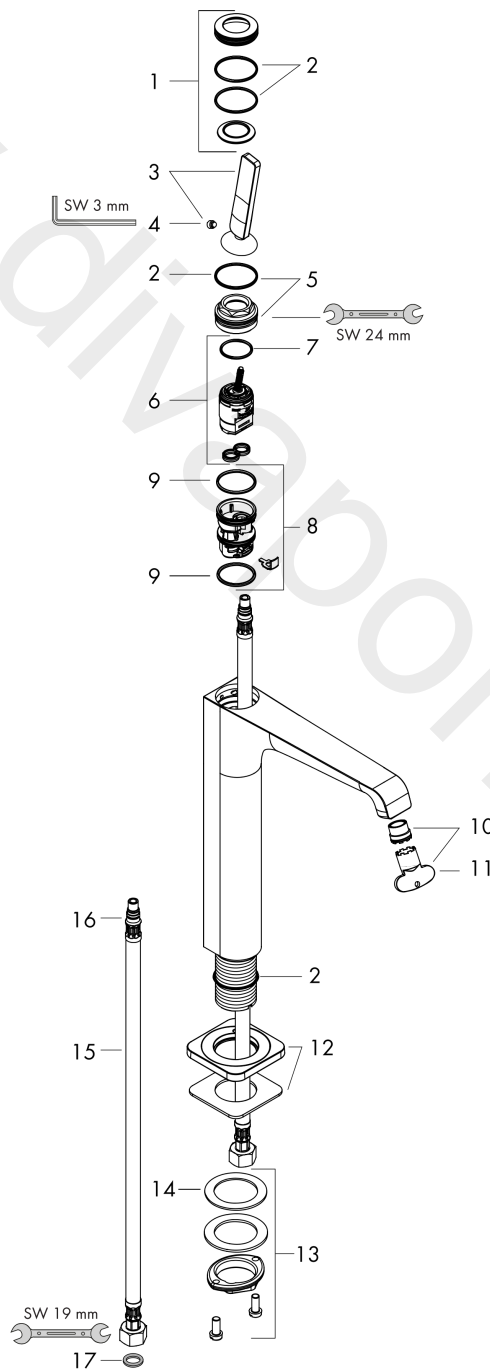

### product features

- consists of: single lever basin mixer, waste set
- ComfortZone 190
- projection: 143 mm
- spout height: 189 mm
- handle variant: pin handle
- spray type: laminar spray
- maximum flow rate at 3 bar: 5 l/min
- ceramic cartridge
- suitable for continuous flow water heaters
- non-closing waste set
- connection type: G 3/8 connections
- connection dimension: DN15
- EU taxonomy: max. 6 l/min - Substantial Contribution (SC)
- WRAS 2110072
- WRAS 2110072 - Approval letter

### Scale drawing

**AXOR Citterio E**  
**Single lever basin mixer 190 with pin handle for wash bowls with waste set**  
 Finish: **Brushed Bronze** Article Number: **36103140**

## Exploded Drawing

Year of production: >11/16

**AXOR Citterio E**  
**Single lever basin mixer 190 with pin handle for wash bowls with waste set**  
 Finish: **Brushed Bronze** Article Number: **36103140**

## Spare part list

Year of production: >11/16

Pos.		Article Number	Price	PU
1	escutcheon	92188140	£ 96,00	1
2	O-ring 30x1,5	98433000	£ 3,30	1
3	handle	92189140	£ 76,00	1
4	hollow set screw M6x6	97660000	£ 3,30	1
5	nut	95667000	£ 25,00	1
6	cartridge, assy	96339000	£ 79,00	1
7	O-ring 21,95x1,78	95169000	£ 3,30	1
8	adapter for cartridge	95289000	£ 25,00	1
9	O-ring 26x2	98147000	£ 3,30	1
10	aerator laminar M16,5x1 (5 l/min)	95382000	£ 43,00	1
11	special tool	98987000	£ 9,00	1
12	escutcheon	92190140	£ 96,00	1
13	fixing set (Ø 32)	13961000	£ 25,00	1
14	lever collar	97548000	£ 3,30	1
15	connection hose 900 mm M8x0,75 G3/8	96316000	£ 43,00	1
16	O-ring 7x1,5	98422000	£ 3,30	1
17	sealing set	95581000	£ 6,10	1
a	fixation extension 35 mm	13898000	£ 79,00	1
b	waste	50001140	£ 106,56	1
c	plug	92313000	£ 9,00	1