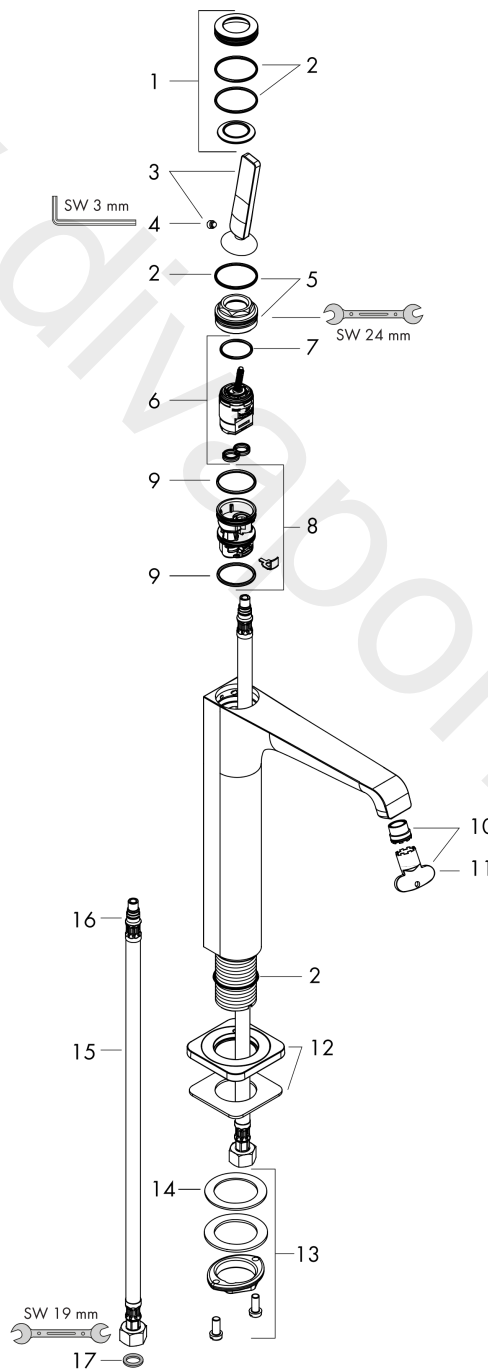

AXOR Citterio E
Single lever basin mixer 190 with pin handle for wash bowls with waste set
Surfaces: Article Number: **36103130**

Exploded Drawing

Year of production: **11/16 - 12/19**

AXOR Citterio E

Single lever basin mixer 190 with pin handle for wash bowls with waste set

Surfaces: Article Number: **36103130**

Spare part list

Year of production: **11/16 - 12/19**

Pos.		Article Number	Price	PU
1	escutcheon	92188130	£ 96,00	1
2	O-ring 30x1,5	98433000	£ 3,30	1
3	handle	92189130	£ 76,50	1
4	hollow set screw M6x6	97660000	£ 3,30	1
5	nut	95667000	£ 25,00	1
6	cartridge, assy	96339000	£ 79,00	1
7	O-ring 21,95x1,78	95169000	£ 3,30	1
8	adapter for cartridge	95289000	£ 25,00	1
9	O-ring 26x2	98147000	£ 3,30	1
10	aerator laminar M16,5x1 (5 l/min)	95382000	£ 43,00	1
11	special tool	98987000	£ 9,00	1
12	escutcheon	92190130	£ 96,00	1
13	fixing set (Ø 32)	13961000	£ 25,00	1
14	lever collar	97548000	£ 3,30	1
15	connection hose 900 mm M8x0,75 G3/8	96316000	£ 43,00	1
16	O-ring 7x1,5	98422000	£ 3,30	1
17	sealing set	95581000	£ 6,10	1
a	fixation extension 35 mm	13898000	£ 79,00	1
b	waste	50001130	£ 106,56	1
c	plug	92313000	£ 9,00	1