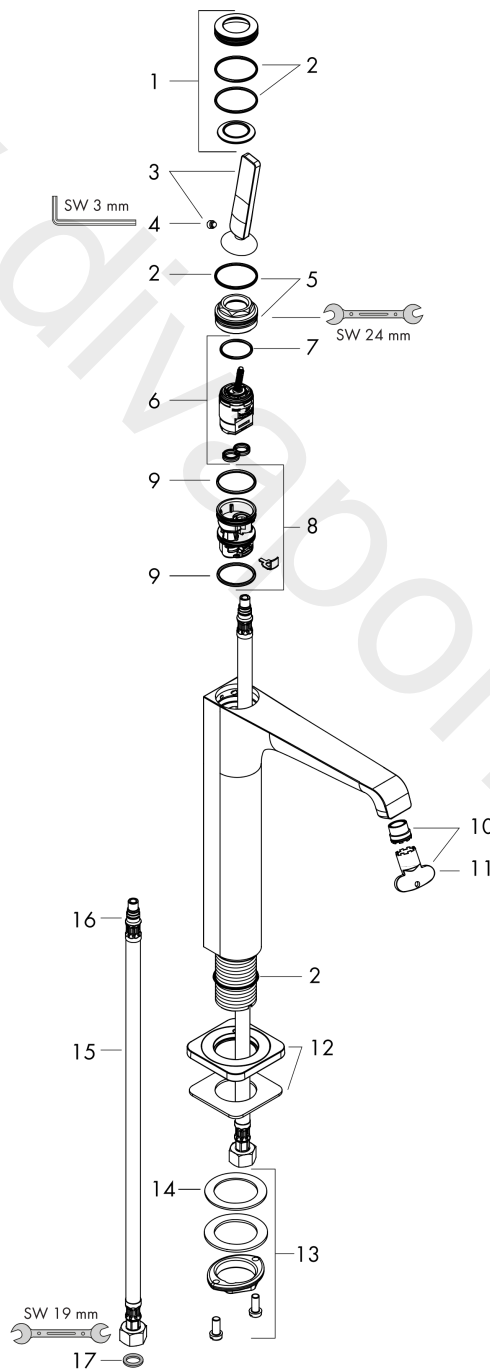

AXOR Citterio E
Single lever basin mixer 190 with pin handle for wash bowls with waste set
 Surfaces: Article Number: **36103020**

Exploded Drawing

Year of production: **11/16 - 12/19**

AXOR Citterio E

Single lever basin mixer 190 with pin handle for wash bowls with waste set

Surfaces: Article Number: **36103020**

Spare part list

Year of production: **11/16 - 12/19**

Pos.		Article Number	Price	PU
1	escutcheon	92188020	£ 96,00	1
2	O-ring 30x1,5	98433000	£ 3,30	1
3	handle	92189020	£ 76,50	1
4	hollow set screw M6x6	97660000	£ 3,30	1
5	nut	95667000	£ 25,00	1
6	cartridge, assy	96339000	£ 79,00	1
7	O-ring 21,95x1,78	95169000	£ 3,30	1
8	adapter for cartridge	95289000	£ 25,00	1
9	O-ring 26x2	98147000	£ 3,30	1
10	aerator laminar M16,5x1 (5 l/min)	95382000	£ 43,00	1
11	special tool	98987000	£ 9,00	1
12	escutcheon	92190020	£ 96,00	1
13	fixing set (Ø 32)	13961000	£ 25,00	1
14	lever collar	97548000	£ 3,30	1
15	connection hose 900 mm M8x0,75 G3/8	96316000	£ 43,00	1
16	O-ring 7x1,5	98422000	£ 3,30	1
17	sealing set	95581000	£ 6,10	1
a	fixation extension 35 mm	13898000	£ 79,00	1
b	waste	50001020	£ 106,56	1
c	plug	92313000	£ 9,00	1