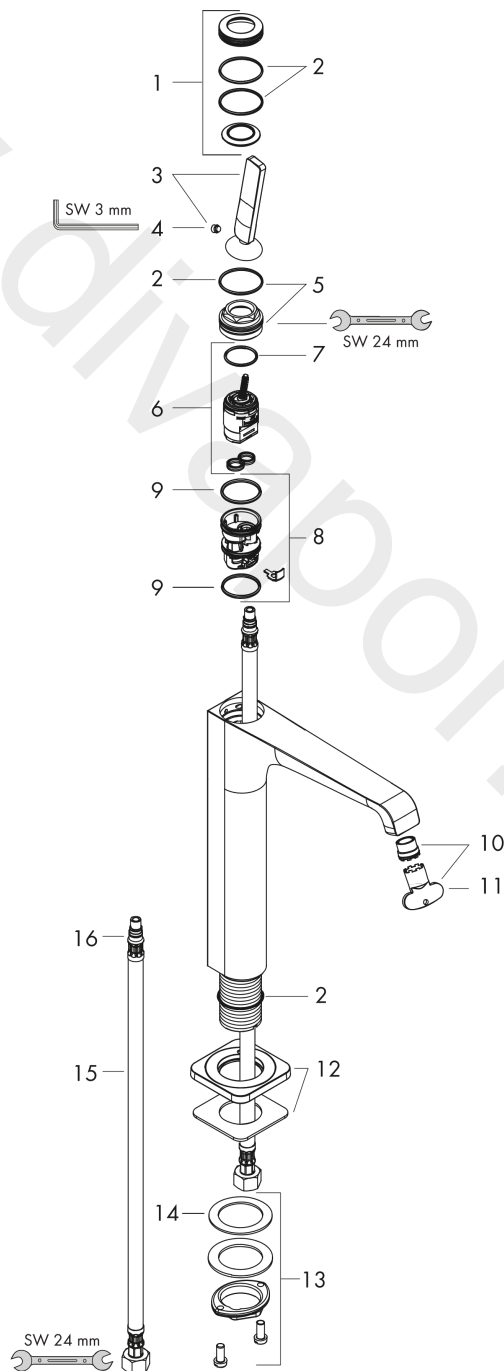

AXOR Citterio E
Single lever basin mixer 190 with pin handle for wash bowls with waste set
Finish: **Chrome** Article Number: **36103007**

Exploded Drawing

Year of production: >10/18

AXOR Citterio E

Single lever basin mixer 190 with pin handle for wash bowls with waste set

Finish: **Chrome** Article Number: **36103007**

Spare part list

Year of production: >10/18

Pos.		Article Number	Price	PU
1	escutcheon	92188000	£ 64,00	1
2	O-ring 30x1,5	98433000	£ 3,30	1
3	handle	92189000	£ 51,00	1
4	hollow set screw M6x6	97660000	£ 3,30	1
5	nut	95667000	£ 25,00	1
6	cartridge, assy	96339000	£ 79,00	1
7	O-ring 21,95x1,78	95169000	£ 3,30	1
8	adapter for cartridge	95289000	£ 25,00	1
9	O-ring 26x2	98147000	£ 3,30	1
10	aerator laminar M16,5x1 (5 l/min)	95382000	£ 43,00	1
11	special tool	98987000	£ 9,00	1
12	escutcheon	92190000	£ 64,00	1
13	fixing set (Ø 32)	13961000	£ 25,00	1
14	lever collar	97548000	£ 3,30	1
15	connection hose 900 mm M8x0,75 G½	97489000	£ 35,00	1
16	O-ring 7x1,5	98422000	£ 3,30	1
a	pop up waste	51301000	£ 87,00	1
b	fixation extension 35 mm	13898000	£ 79,00	1