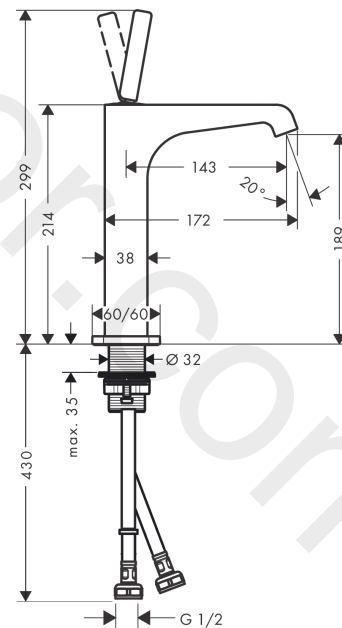

**AXOR Citterio E**  
**Single lever basin mixer 190 with pin handle for wash bowls with waste set**  
 Finish: **Chrome** Article Number: **36103007**

### product features

- ComfortZone 190
- projection: 143 mm
- spout height: 189 mm
- handle variant: pin handle
- spray type: laminar spray
- maximum flow rate at 3 bar: 5 l/min
- ceramic cartridge
- suitable for continuous flow water heaters
- non-closing waste set
- connection type: G ½ connections
- connection dimension: DN15

### Scale drawing

**AXOR Citterio E**  
**Single lever basin mixer 190 with pin handle for wash bowls with waste set**  
Finish: **Chrome** Article Number: **36103007**

### Spare part list

Year of production: >10/18

Pos.		Article Number	Price	PU
1	escutcheon	92188000	£ 64,00	1
2	O-ring 30x1,5	98433000	£ 3,30	1
3	handle	92189000	£ 51,00	1
4	hollow set screw M6x6	97660000	£ 3,30	1
5	nut	95667000	£ 25,00	1
6	cartridge, assy	96339000	£ 79,00	1
7	O-ring 21,95x1,78	95169000	£ 3,30	1
8	adapter for cartridge	95289000	£ 25,00	1
9	O-ring 26x2	98147000	£ 3,30	1
10	aerator laminar M16,5x1 (5 l/min)	95382000	£ 43,00	1
11	special tool	98987000	£ 9,00	1
12	escutcheon	92190000	£ 64,00	1
13	fixing set (Ø 32)	13961000	£ 25,00	1
14	lever collar	97548000	£ 3,30	1
15	connection hose 900 mm M8x0,75 G½	97489000	£ 35,00	1
16	O-ring 7x1,5	98422000	£ 3,30	1
a	pop up waste	51301000	£ 87,00	1
b	fixation extension 35 mm	13898000	£ 79,00	1