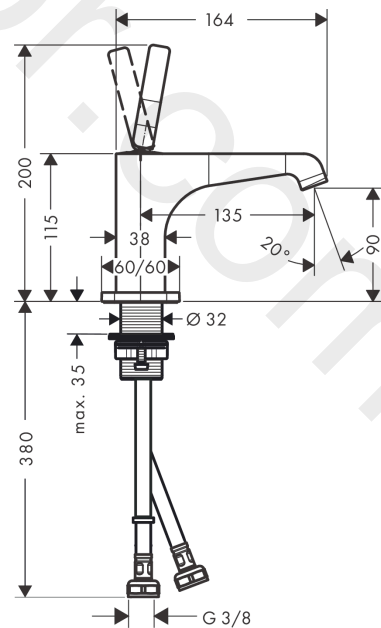

AXOR Citterio E

Single lever basin mixer 90 with pin handle for hand wash basins with waste set

Finish: Polished Gold Optic Article Number: 36102990

product features

- consists of: single lever basin mixer, waste set
- ComfortZone 90
- projection: 135 mm
- spout height: 90 mm
- handle variant: pin handle
- spray type: laminar spray
- maximum flow rate at 3 bar: 5 l/min
- ceramic cartridge
- suitable for continuous flow water heaters
- non-closing waste set
- connection type: G 3/8 connections
- connection dimension: DN15
- EU taxonomy: max. 6 l/min - Substantial Contribution (SC)
- WRAS 2110072
- WRAS 2110072 - Approval letter

Article Details

Price excl. VAT

662,50 £

Technology

Product image

Scale drawing

AXOR Citterio E

Single lever basin mixer 90 with pin handle for hand wash basins with waste set

Exploded Drawing

Year of production: >11/16

AXOR Citterio E

Single lever basin mixer 90 with pin handle for hand wash basins with waste set

Finish: Polished Gold Optic Article Number: 36102990

Spare part list

Year of production: >11/16

Pos.		Article Number	Price	PU
1	escutcheon	92188990	£ 96,00	1
2	O-ring 30x1,5	98433000	£ 3,30	1
3	handle	92189990	£ 76,50	1
4	hollow set screw M6x6	97660000	£ 3,30	1
5	nut	95667000	£ 25,00	1
6	cartridge, assy	96339000	£ 79,00	1
7	O-ring 21,95x1,78	95169000	£ 3,30	1
8	adapter for cartridge	95289000	£ 25,00	1
9	O-ring 26x2	98147000	£ 3,30	1
10	aerator laminar M16,5x1 (5 l/min)	95382000	£ 43,00	1
11	special tool	98987000	£ 9,00	1
12	escutcheon	92190990	£ 96,00	1
13	fixing set (Ø 32)	13961000	£ 25,00	1
14	lever collar	97548000	£ 3,30	1
15	connection hose 450 mm M8x0,75 G3/8	97206000	£ 35,00	1
16	O-ring 7x1,5	98422000	£ 3,30	1
17	sealing set	95581000	£ 6,10	1
a	waste	50001000	£ 71,00	1
b	plug	92313000	£ 9,00	1
c	fixation extension 35 mm	13898000	£ 79,00	1