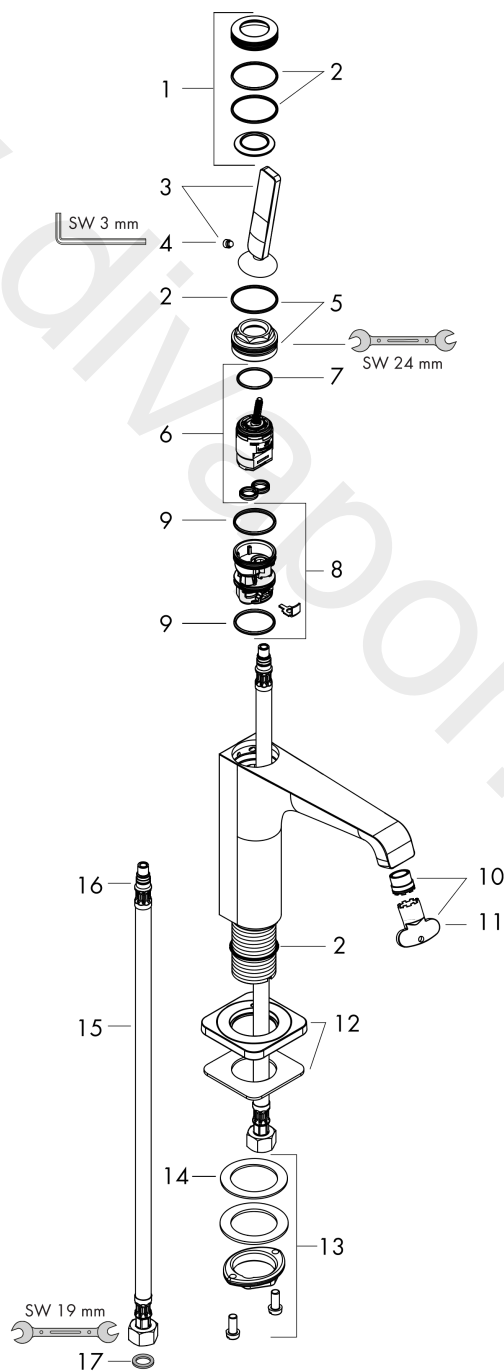

AXOR Citterio E

Single lever basin mixer 90 with pin handle for hand wash basins with waste set

Finish: Polished Gold Optic Article Number: 36102990

product features

- consists of: single lever basin mixer, waste set
- ComfortZone 90
- projection: 135 mm
- spout height: 90 mm
- handle variant: pin handle
- spray type: laminar spray
- maximum flow rate at 3 bar: 5 l/min
- ceramic cartridge
- suitable for continuous flow water heaters
- non-closing waste set
- connection type: G 3/8 connections
- connection dimension: DN15
- EU taxonomy: max. 6 l/min - Substantial Contribution (SC)
- WRAS 2110072
- WRAS 2110072 - Approval letter

Finish: Polished Gold Optic Article Number: 36102990

Flowchart

AXOR Citterio E
Single lever basin mixer 90 with pin handle for hand wash basins with waste set
Finish: **Polished Gold Optic** Article Number: **36102990**

Exploded Drawing

Year of production: >11/16

AXOR Citterio E

Single lever basin mixer 90 with pin handle for hand wash basins with waste set

Finish: Polished Gold Optic Article Number: 36102990

Spare part list

Year of production: >11/16

Pos.		Article Number	Price	PU
1	escutcheon	92188990	£ 96,00	1
2	O-ring 30x1,5	98433000	£ 3,30	1
3	handle	92189990	£ 76,50	1
4	hollow set screw M6x6	97660000	£ 3,30	1
5	nut	95667000	£ 25,00	1
6	cartridge, assy	96339000	£ 79,00	1
7	O-ring 21,95x1,78	95169000	£ 3,30	1
8	adapter for cartridge	95289000	£ 25,00	1
9	O-ring 26x2	98147000	£ 3,30	1
10	aerator laminar M16,5x1 (5 l/min)	95382000	£ 43,00	1
11	special tool	98987000	£ 9,00	1
12	escutcheon	92190990	£ 96,00	1
13	fixing set (Ø 32)	13961000	£ 25,00	1
14	lever collar	97548000	£ 3,30	1
15	connection hose 450 mm M8x0,75 G3/8	97206000	£ 35,00	1
16	O-ring 7x1,5	98422000	£ 3,30	1
17	sealing set	95581000	£ 6,10	1
a	waste	50001000	£ 71,00	1
b	plug	92313000	£ 9,00	1
c	fixation extension 35 mm	13898000	£ 79,00	1