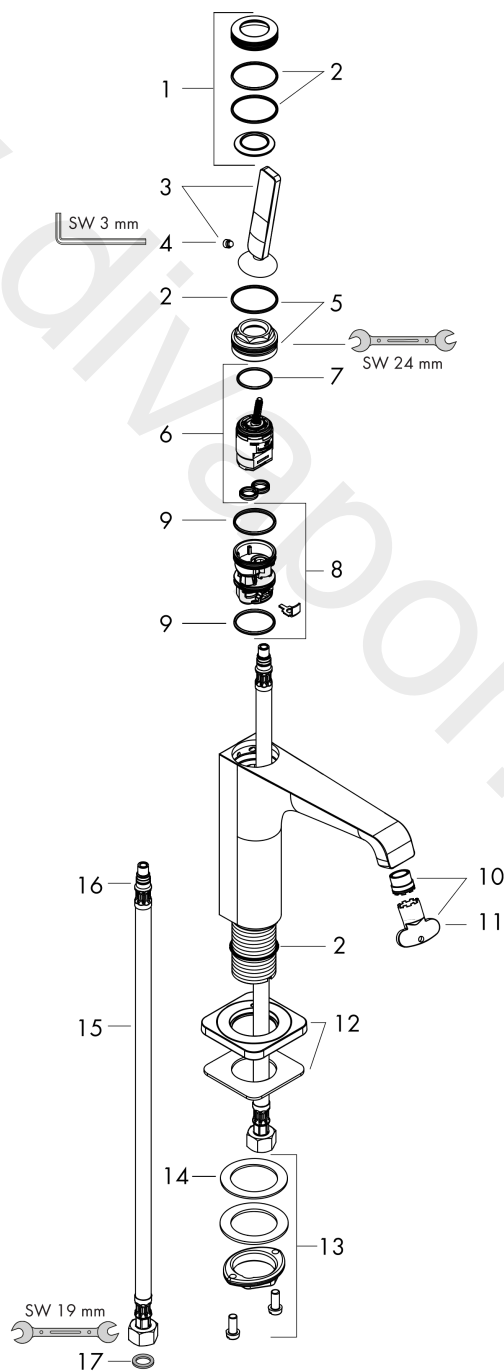

AXOR Citterio E

Single lever basin mixer 90 with pin handle for hand wash basins with waste set

Finish: **Brushed Brass** Article Number: **36102950**

product features

- consists of: single lever basin mixer, waste set
- ComfortZone 90
- projection: 135 mm
- spout height: 90 mm
- handle variant: pin handle
- spray type: laminar spray
- maximum flow rate at 3 bar: 5 l/min
- ceramic cartridge
- suitable for continuous flow water heaters
- non-closing waste set
- connection type: G 3/8 connections
- connection dimension: DN15
- EU taxonomy: max. 6 l/min - Substantial Contribution (SC)
- WRAS 2110072
- WRAS 2110072 - Approval letter

Finish: **Brushed Brass** Article Number: **36102950**

Flowchart

AXOR Citterio E
Single lever basin mixer 90 with pin handle for hand wash basins with waste set
Finish: **Brushed Brass** Article Number: **36102950**

Exploded Drawing

Year of production: >11/16

AXOR Citterio E

Single lever basin mixer 90 with pin handle for hand wash basins with waste set

Finish: **Brushed Brass** Article Number: **36102950**

Spare part list

Year of production: >11/16

Pos.		Article Number	Price	PU
1	escutcheon	92188950	£ 96,00	1
2	O-ring 30x1,5	98433000	£ 3,30	1
3	handle	92189950	£ 76,50	1
4	hollow set screw M6x6	97660000	£ 3,30	1
5	nut	95667000	£ 25,00	1
6	cartridge, assy	96339000	£ 79,00	1
7	O-ring 21,95x1,78	95169000	£ 3,30	1
8	adapter for cartridge	95289000	£ 25,00	1
9	O-ring 26x2	98147000	£ 3,30	1
10	aerator laminar M16,5x1 (5 l/min)	95382000	£ 43,00	1
11	special tool	98987000	£ 9,00	1
12	escutcheon	92190950	£ 96,00	1
13	fixing set (Ø 32)	13961000	£ 25,00	1
14	lever collar	97548000	£ 3,30	1
15	connection hose 450 mm M8x0,75 G3/8	97206000	£ 35,00	1
16	O-ring 7x1,5	98422000	£ 3,30	1
17	sealing set	95581000	£ 6,10	1
a	waste	50001000	£ 71,00	1
b	plug	92313000	£ 9,00	1
c	fixation extension 35 mm	13898000	£ 79,00	1