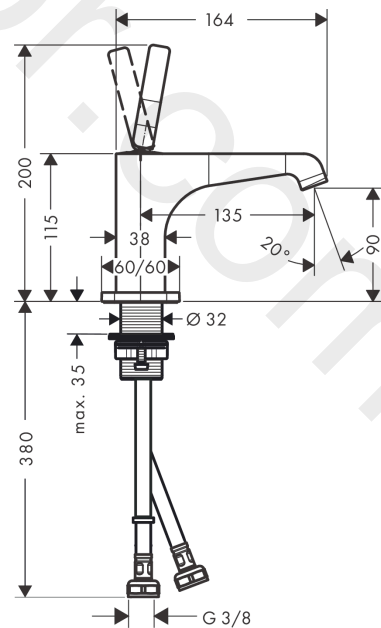

Scale drawing