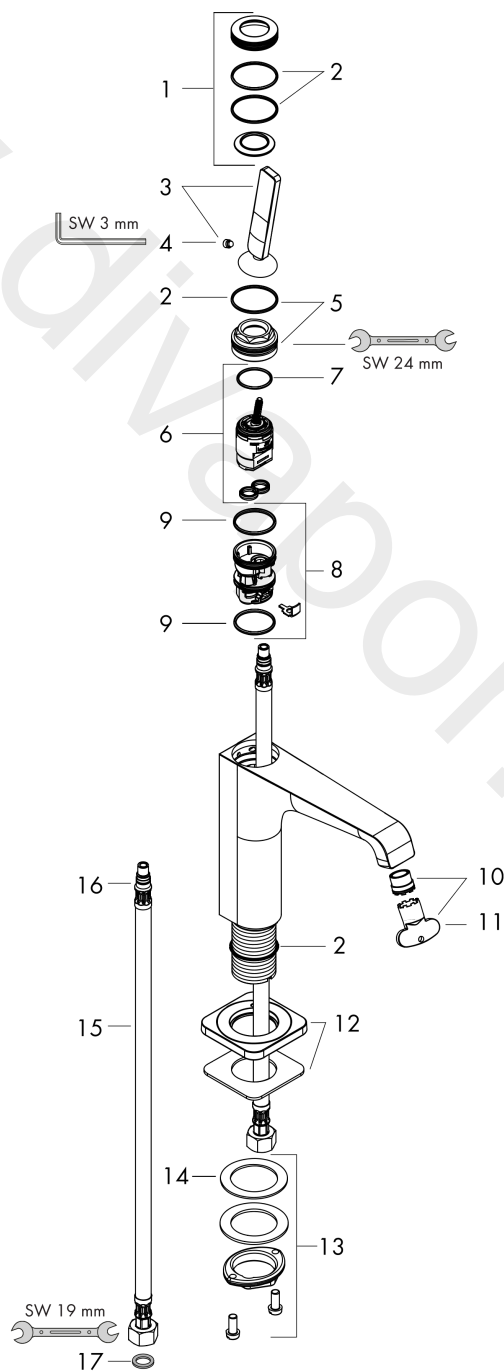

AXOR Citterio E

Single lever basin mixer 90 with pin handle for hand wash basins with waste set

Surfaces: Article Number: 36102930

Exploded Drawing

Year of production: 11/16 - 12/19

AXOR Citterio E

Single lever basin mixer 90 with pin handle for hand wash basins with waste set

Surfaces: Article Number: **36102930**

Spare part list

Year of production: **11/16 - 12/19**

Pos.		Article Number	Price	PU
1	escutcheon	92188930	£ 96,00	1
2	O-ring 30x1,5	98433000	£ 3,30	1
3	handle	92189930	£ 76,50	1
4	hollow set screw M6x6	97660000	£ 3,30	1
5	nut	95667000	£ 25,00	1
6	cartridge, assy	96339000	£ 79,00	1
7	O-ring 21,95x1,78	95169000	£ 3,30	1
8	adapter for cartridge	95289000	£ 25,00	1
9	O-ring 26x2	98147000	£ 3,30	1
10	aerator laminar M16,5x1 (5 l/min)	95382000	£ 43,00	1
11	special tool	98987000	£ 9,00	1
12	escutcheon	92190930	£ 96,00	1
13	fixing set (Ø 32)	13961000	£ 25,00	1
14	lever collar	97548000	£ 3,30	1
15	connection hose 450 mm M8x0,75 G3/8	97206000	£ 35,00	1
16	O-ring 7x1,5	98422000	£ 3,30	1
17	sealing set	95581000	£ 6,10	1
a	waste	50001000	£ 71,00	1
b	plug	92313000	£ 9,00	1
c	fixation extension 35 mm	13898000	£ 79,00	1