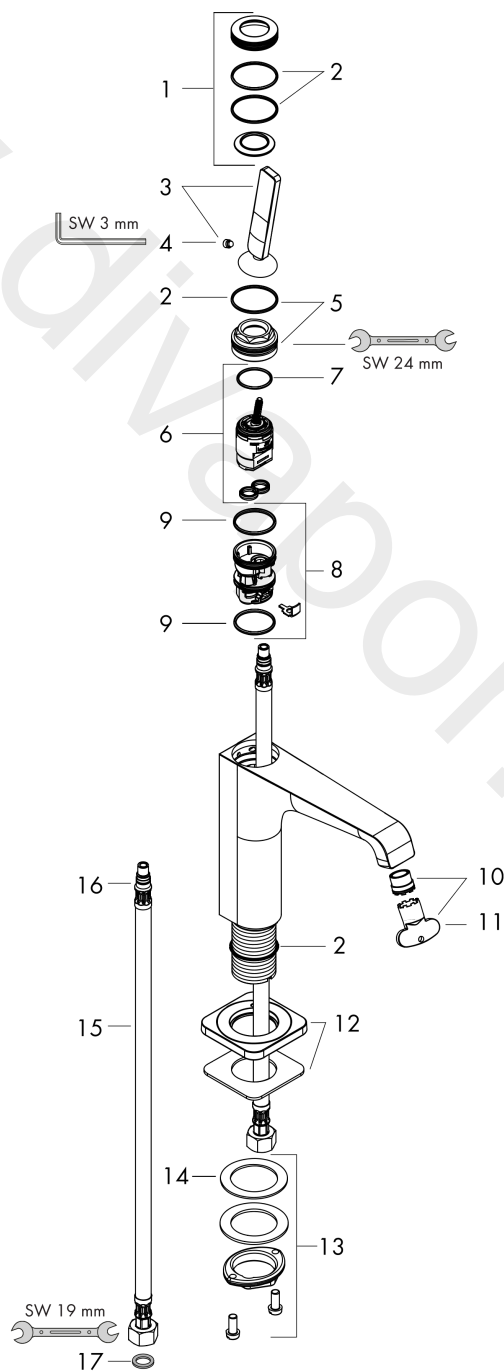

AXOR Citterio E

Single lever basin mixer 90 with pin handle for hand wash basins with waste set

Surfaces: Article Number: 36102830

Exploded Drawing

Year of production: 11/16 - 12/19

AXOR Citterio E

Single lever basin mixer 90 with pin handle for hand wash basins with waste set

Surfaces: Article Number: **36102830**

Spare part list

Year of production: **11/16 - 12/19**

Pos.		Article Number	Price	PU
1	escutcheon	92188830	£ 96,00	1
2	O-ring 30x1,5	98433000	£ 3,30	1
3	handle	92189830	£ 76,50	1
4	hollow set screw M6x6	97660000	£ 3,30	1
5	nut	95667000	£ 25,00	1
6	cartridge, assy	96339000	£ 79,00	1
7	O-ring 21,95x1,78	95169000	£ 3,30	1
8	adapter for cartridge	95289000	£ 25,00	1
9	O-ring 26x2	98147000	£ 3,30	1
10	aerator laminar M16,5x1 (5 l/min)	95382000	£ 43,00	1
11	special tool	98987000	£ 9,00	1
12	escutcheon	92190830	£ 96,00	1
13	fixing set (Ø 32)	13961000	£ 25,00	1
14	lever collar	97548000	£ 3,30	1
15	connection hose 450 mm M8x0,75 G3/8	97206000	£ 35,00	1
16	O-ring 7x1,5	98422000	£ 3,30	1
17	sealing set	95581000	£ 6,10	1
a	waste	50001000	£ 71,00	1
b	plug	92313000	£ 9,00	1
c	fixation extension 35 mm	13898000	£ 79,00	1